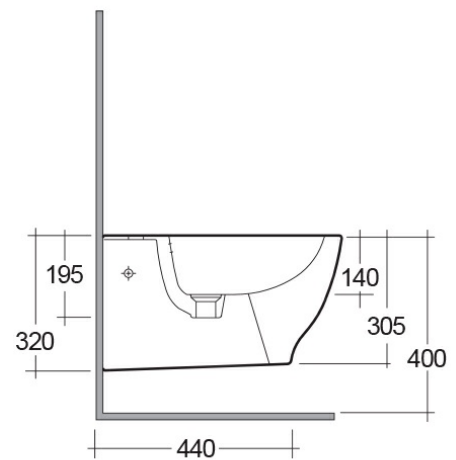

RAK-Moon

Bidets | Wall Hung

RAK
CERAMICS

Technical specifications

Dimensions: 560 x 365 mm

Weight: 21 Kg

Color: Alpine White

Parts: MOBI00002 - MOON BIDET SOSPESO

Suites: [RAK-MOON](#)

Dimensions: All measurements are in millimeters and are subject to normal manufacturing variations.
Note: Due to a continuing development programme to improve design and performance, the manufacturer reserves all rights to vary specifications without prior information.
Please note accessories are for photographic use only.