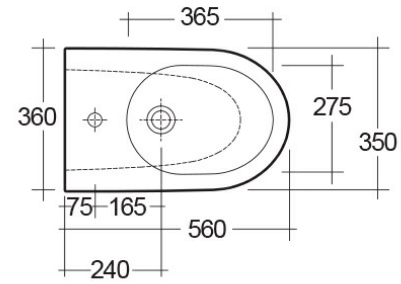

RAK-Moon

Bidets | Wall Hung

RAK
CERAMICS

Technical specifications

Dimensions: 560 x 365 mm

Weight: 21 Kg

Color: Alpine White

Parts: MOBI00002 - MOON BIDET SOSPESO

Suites: [RAK-MOON](#)

Dimensions: All measurements are in millimeters and are subject to normal manufacturing variations.
Note: Due to a continuing development programme to improve design and performance, the manufacturer reserves all rights to vary specifications without prior information.
Please note accessories are for photographic use only.