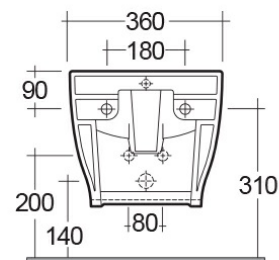

RAK-Moon

Bidets | Wall Hung

RAK
CERAMICS

Technical specifications

Dimensions: 560 x 365 mm

Weight: 21 Kg

Color: Alpine White

Parts: MOBI00002 - MOON BIDET SOSPESO

Suites: [RAK-MOON](#)

Dimensions: All measurements are in millimeters and are subject to normal manufacturing variations.
Note: Due to a continuing development programme to improve design and performance, the manufacturer reserves all rights to vary specifications without prior information.
Please note accessories are for photographic use only.