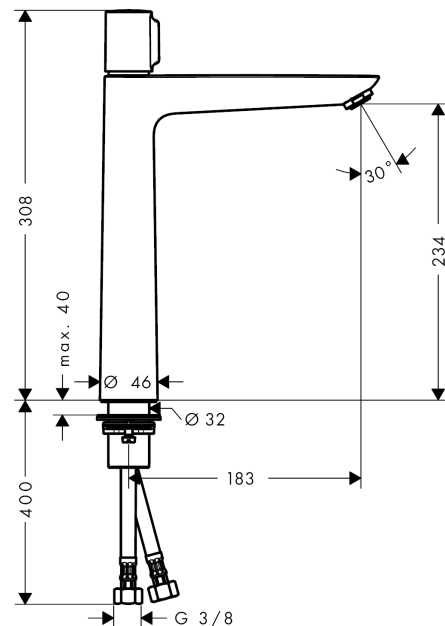

##### product features

- ComfortZone 240
- projection 183 mm
- normal spray
- flow rate at 3 bar: 5 l/min
- Select cartridge with temperature control
- temperature limitation adjustable
- suitable for continuous flow water heaters
- connection type: G 3/8 connections
- connection dimension: DN15

#### Scale drawing