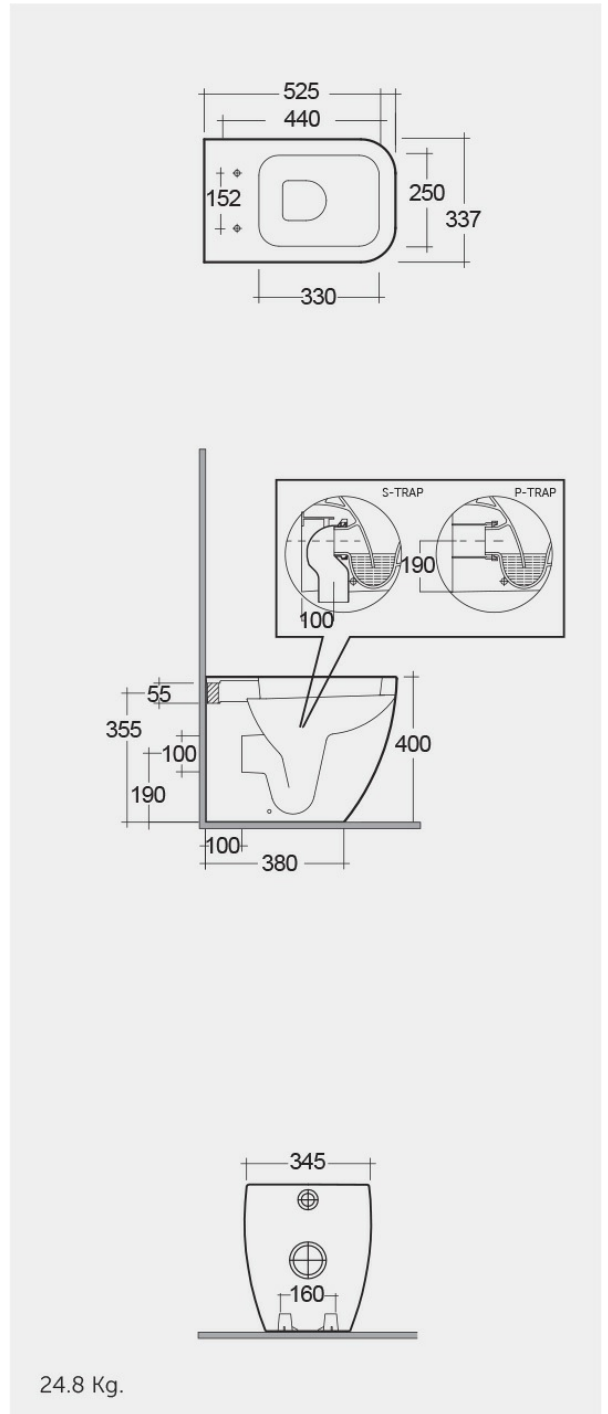

### Technical specifications

Dimensions: 525 x 337 mm

Weight: 25 Kg

Color: Alpine White

Trap type: P trap & S trap

Trapway type: Concealed

Seat cover options: ABS AND UREA

Bowl shape: Rounded rectangular

Soft close: yes

Dual flush: yes

Suites: [RAK-METROPOLITAN](#)

Dimensions: All measurements are in millimeters and are subject to normal manufacturing variations.  
 Note: Due to a continuing development programme to improve design and performance, the manufacturer reserves all rights to vary specifications without prior information.  
 Please note accessories are for photographic use only.