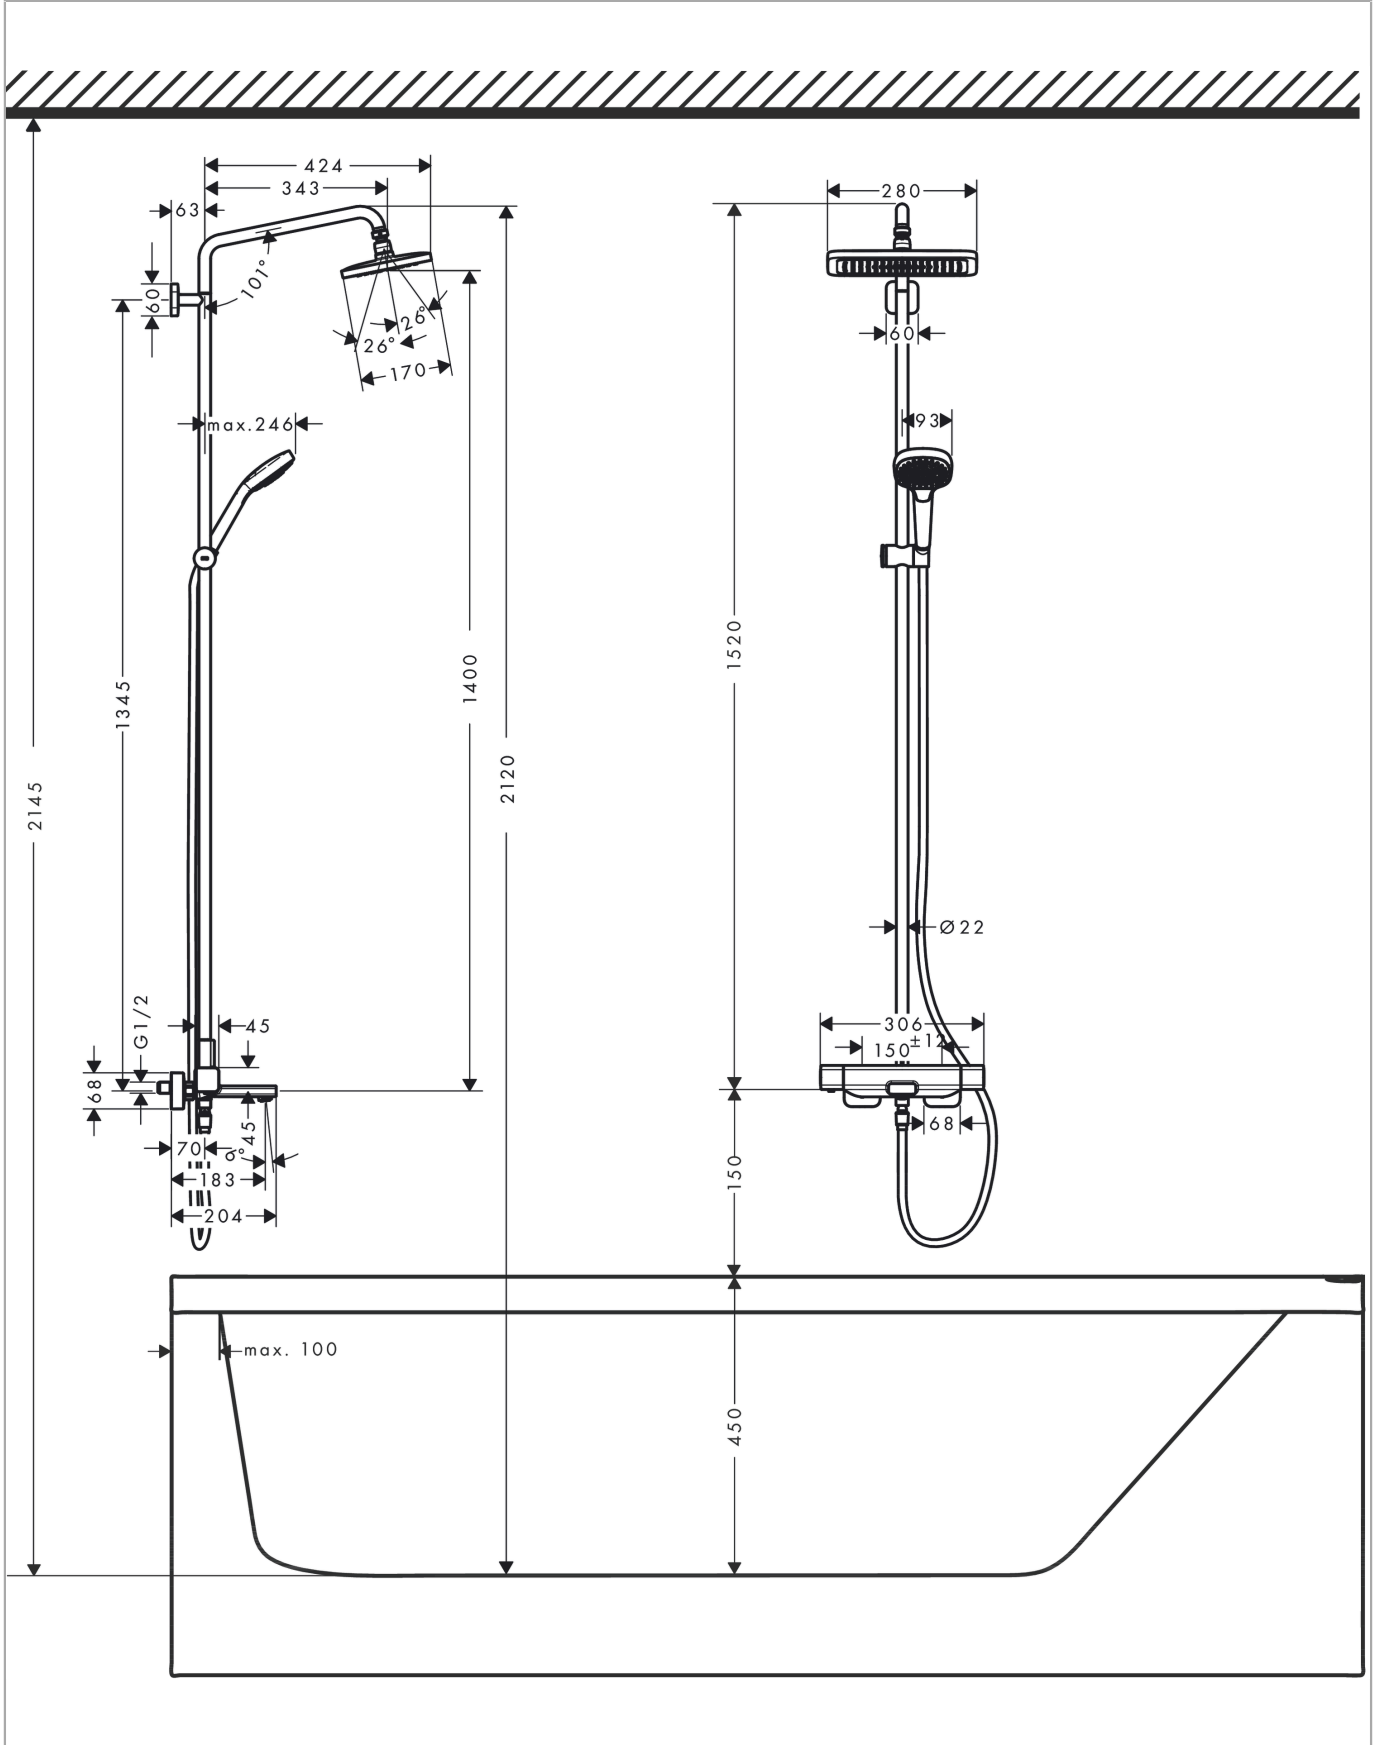

Croma E

Showerpipe 280 1jet with bath thermostat

Surfaces: **Chrome** Article Number: **27687000**

Description

product features

- consists of: overhead shower, hand shower, bath thermostat, shower hose, slider, shower bar
- shower head size overhead shower: 280 x 170 mm
- spray type overhead shower: RainAir
- fully chrome-plated spray disc
- ball-joint: overhead shower angle adjustable
- spray type hand shower: Massage spray, IntenseRain, SoftRain
- height-adjustable slider with locking push-button slider
- shower bar diameter: 22 mm
- swivel shower arm
- maximum flow rate at 3 bar: 20,3 l/min
- flow rate RainAir spray (at 3 bar): 15 l/min
- operating pressure: min. 0.17 MPa/max. 1.0 MPa
- CoolContact thermostat: Prevents the housing from heating up, making showering even safer
- thermostat Ecostat E
- flow rate bath filler: 20 l/min
- safety lock at 40° C
- installation type: exposed installation
- connection thread G ½
- centre distance 150 ± 12 mm

Technology

Product image

Scale drawing

Croma E
Showerpipe 280 1jet with bath thermostat
 Surfaces: **Chrome** Article Number: **27687000**

Flowchart

Croma E

Showerpipe 280 1jet with bath thermostat

Surfaces: **Chrome** Article Number: **27687000**

Installation examples

Croma E
Showerpipe 280 1jet with bath thermostat
 Surfaces: **Chrome** Article Number: **27687000**

Exploded Drawing

Year of production: >07/19

Croma E

Showerpipe 280 1jet with bath thermostat

Croma E
Showerpipe 280 1jet with bath thermostat
 Surfaces: **Chrome** Article Number: **27687000**

Spare part list

Year of production: >07/19

Pos.	Description	Article Number	Price	PU
a	pipe 1400 mm	95983000	-	1