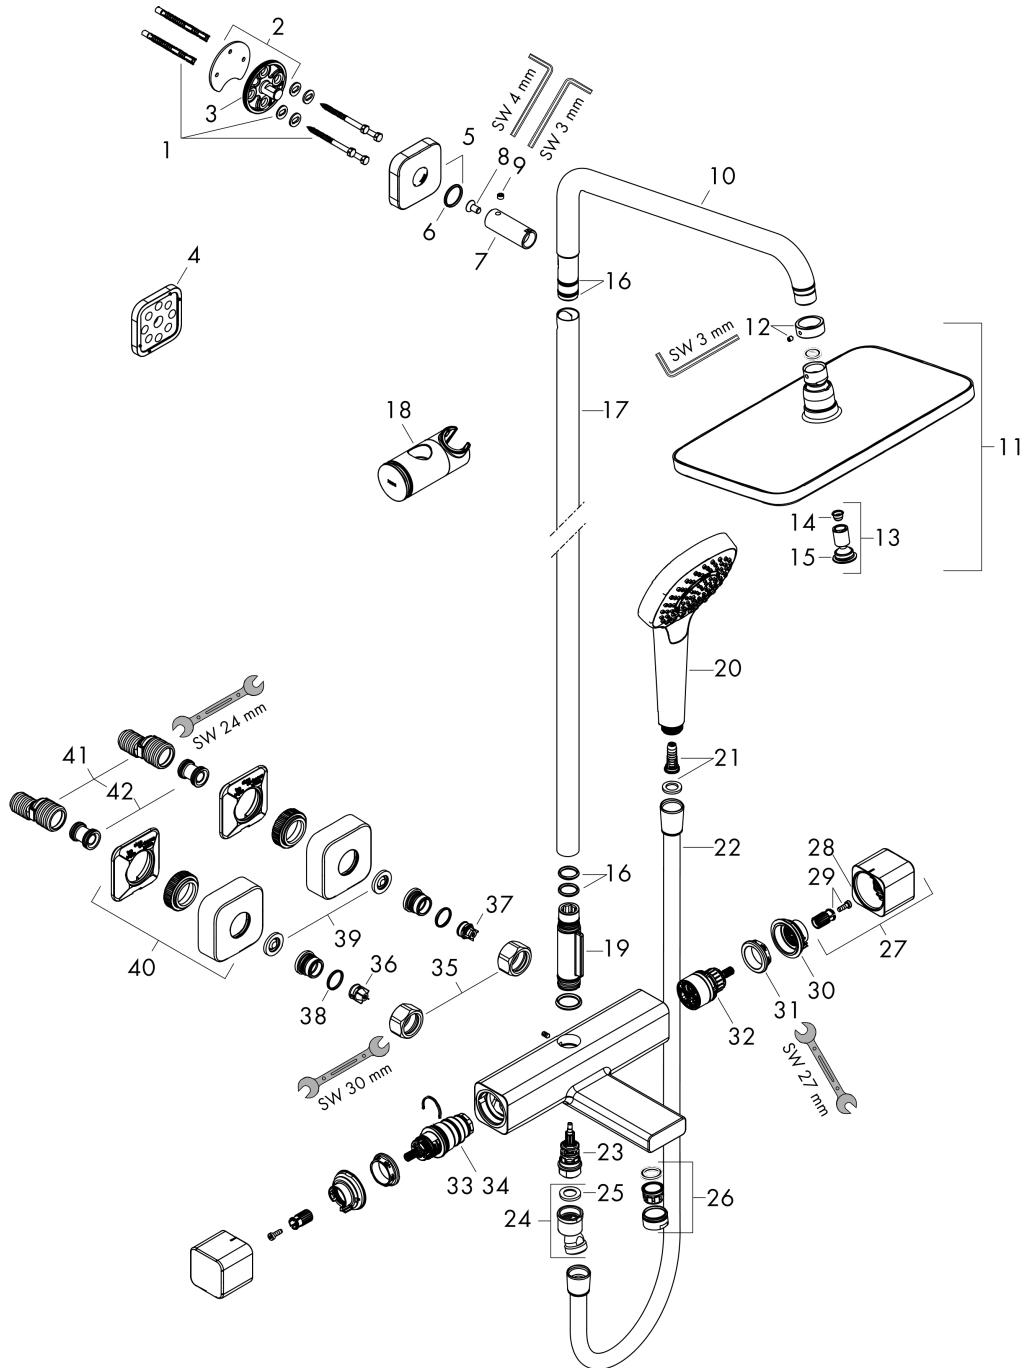

Croma E
Showerpipe 280 1jet with bath thermostat
Surfaces: **Chrome** Article Number: **27687000**

Exploded Drawing

Year of production: >07/19

Croma E

Showerpipe 280 1jet with bath thermostat

Surfaces: **Chrome** Article Number: **27687000**

Spare part list

Year of production: >07/19

Pos.	Description	Article Number	Price	PU
1	mounting set	98716000	-	1
2	wall flange	95688000	-	1
3	O-Ring 50x2	98187000	-	1
4	tile-matching-disk	93527000	-	1
5	escutcheon	93526000	-	1
6	O-ring 20x2	98165000	-	1
7	sleeve	92166000	-	1
8	screw	92137000	-	1
9	hollow set screw M6x5	98447000	-	1
10	shower arm	95985000	-	1
11	head shower	26257000	-	1
12	lock washer	98942000	-	1
13	air jet	95416000	-	1
14	filter	97735000	-	1
15	O-ring 7x2	98419000	-	1
16	O-ring 15x2,5	98131000	-	1
17	pipe 1260 mm	93655000	-	1
18	support, assy	93517000	-	1
19	handle	93559000	-	1
20	handshower	26810400	-	1
21	filter insert	97708000	-	1
22	shower hose Isiflex'B 1,60 m	28276000	-	1
23	selector	97978000	-	1
24	ball joint	95790000	-	1
25	seal	98058000	-	1
26	aerator M24x1 (38 l/min)	95871000	-	1
27	handle	93520000	-	1
28	pushbutton	92848000	-	1
29	handle fixing set	93228000	-	1
30	safety set	93519000	-	1
31	nut	98913000	-	1
32	shut off unit with selector	98283000	-	1
33	thermostat cartridge	98282000	-	1
34	set of nuts	96157000	-	1
35	non return valve (pressure-resistant up to 2 MPa)	93136000	-	1
36	non return valve	96737000	-	1
37	O-ring 17x1,5	98137000	-	1
38	filter packing	96922000	-	1
39	escutcheon	93518000	-	1
40	set of S-unions (±12 mm)	94140000	-	1
41	noise reduction	96429000	-	1