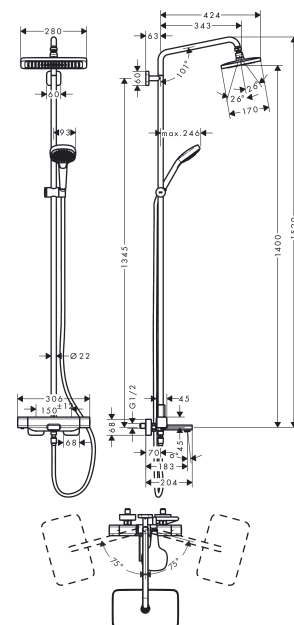

Croma E

Showerpipe 280 1jet with bath thermostat

Surfaces: **Chrome** Article Number: **27687000**

Description

product features

- consists of: overhead shower, hand shower, bath thermostat, shower hose, slider, shower bar
- shower head size overhead shower: 280 x 170 mm
- spray type overhead shower: RainAir
- fully chrome-plated spray disc
- ball-joint: overhead shower angle adjustable
- spray type hand shower: Massage spray, IntenseRain, SoftRain
- height-adjustable slider with locking push-button slider
- shower bar diameter: 22 mm
- swivel shower arm
- maximum flow rate at 3 bar: 20,3 l/min
- flow rate RainAir spray (at 3 bar): 15 l/min
- operating pressure: min. 0.17 MPa/max. 1.0 MPa
- CoolContact thermostat: Prevents the housing from heating up, making showering even safer
- thermostat Ecostat E
- flow rate bath filler: 20 l/min
- safety lock at 40° C
- installation type: exposed installation
- connection thread G ½
- centre distance 150 ± 12 mm

Technology

Product image

Scale drawing

Croma E
Showerpipe 280 1jet with bath thermostat
 Surfaces: **Chrome** Article Number: **27687000**

Flowchart

Croma E

Showerpipe 280 1jet with bath thermostat

Surfaces: **Chrome** Article Number: **27687000**