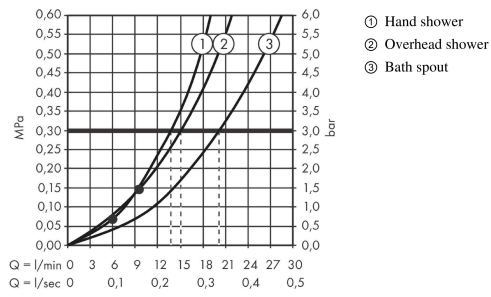

Croma E

Showerpipe 280 1jet with bath thermostat

Surfaces: **Chrome** Article Number: **27687000**

Description

product features

- consists of: overhead shower, hand shower, bath thermostat, shower hose, slider, shower bar
- shower head size overhead shower: 280 x 170 mm
- spray type overhead shower: RainAir
- fully chrome-plated spray disc
- ball-joint: overhead shower angle adjustable
- spray type hand shower: Massage spray, IntenseRain, SoftRain
- height-adjustable slider with locking push-button slider
- shower bar diameter: 22 mm
- swivel shower arm
- maximum flow rate at 3 bar: 20,3 l/min
- flow rate RainAir spray (at 3 bar): 15 l/min
- operating pressure: min. 0.17 MPa/max. 1.0 MPa
- CoolContact thermostat: Prevents the housing from heating up, making showering even safer
- thermostat Ecostat E
- flow rate bath filler: 20 l/min
- safety lock at 40° C
- installation type: exposed installation
- connection thread G ½
- centre distance 150 ± 12 mm

Technology

Product image

Scale drawing

Croma E
Showerpipe 280 1jet with bath thermostat
 Surfaces: **Chrome** Article Number: **27687000**

Flowchart

Croma E

Showerpipe 280 1jet with bath thermostat

Surfaces: **Chrome** Article Number: **27687000**