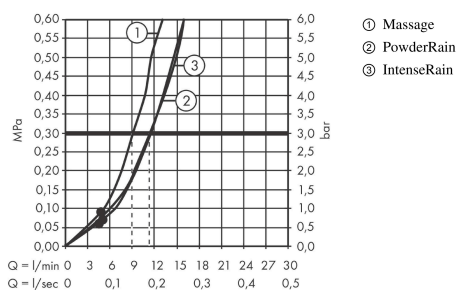

Pulsify Select S

Hand shower 105 3jet Relaxation

Surfaces: **Chrome** Article Number: **24110000**

Description

product features

- shower head size: 105 mm
- spray type: PowderRain, IntenseRain, Massage spray
- convenient diversion via Select button
- spray disc surface: graphite
- maximum flow rate at 3 bar: 11,4 l/min
- minimum flow pressure: 1 bar
- with internal water conduction
- rinseable screen insert
- connection thread G 1/2
- connection dimension: DN15
- suitable for continuous flow water heaters

Technology

Design awards

reddot winner 2021

Product image

Scale drawing

Flowchart

The consumption was measured in combination with the appropriate fittings (thermostat/mixer/in-wall valve) to reflect actual application in practice.