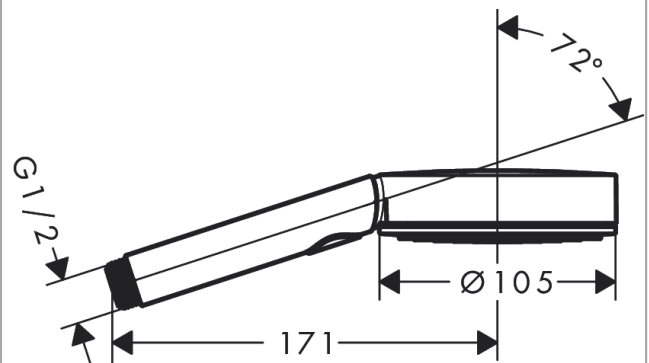

Pulsify Select S

Hand shower 105 3jet Relaxation

Surfaces: **Chrome** Article Number: **24110000**

Description

product features

- shower head size: 105 mm
- spray type: PowderRain, IntenseRain, Massage spray
- convenient diversion via Select button
- spray disc surface: graphite
- maximum flow rate at 3 bar: 11,4 l/min
- minimum flow pressure: 1 bar
- with internal water conduction
- rinseable screen insert
- connection thread G 1/2
- connection dimension: DN15
- suitable for continuous flow water heaters

Technology

Design awards

reddot winner 2021

Product image

Scale drawing

Flowchart

The consumption was measured in combination with the appropriate fittings (thermostat/mixer/in-wall valve) to reflect actual application in practice.