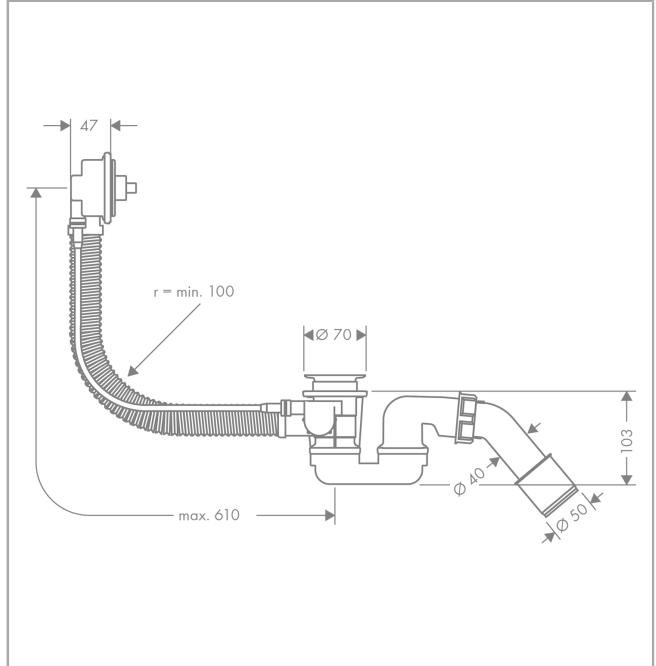

**Flexaplus**

**Basic set waste and overflow set for standard bath tubs**

Surfaces: n.a. Article Number: **58140180**

**Description**

**product features**

- suitable for standard bath tubs
- PE screw connection G 1½ x 40/ 50 mm
- flexible overflow hose
- bowden cable length 520 mm
- odour trap - backwater height is 50 mm

**Certificates**

**Product image**

**Scale drawing**

**Flexaplus**

**Basic set waste and overflow set for standard bath tubs**

Surfaces: n.a. Article Number: **58140180**

**Exploded Drawing**

Year of production: >01/99

### Basic set waste and overflow set for standard bath tubs

Surfaces: n.a. Article Number: 58140180

#### Spare part list

Year of production: >01/99

Pos.	Description	Article Number	Price	PU
1	form ring	96331000	€ 8,45	1
2	fixing ring	96327000	€ 18,33	1
3	special tool set	58085000	€ 8,45	1
4	valve	96328000	€ 11,31	1
5	form ring	96330000	€ 8,45	1
6	bent outlet	96221000	€ 8,45	1
7	sleeve nut	96332000	€ 8,45	1