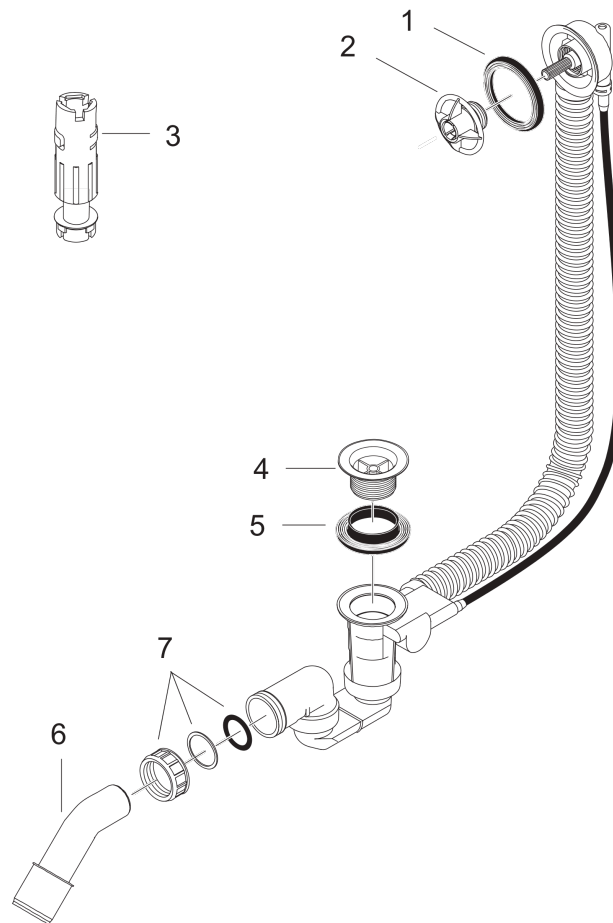

**Flexaplus**

**Basic set waste and overflow set for standard bath tubs**

Surfaces: n.a. Article Number: **58140180**

**Description**

**product features**

- suitable for standard bath tubs
- PE screw connection G 1½ x 40/ 50 mm
- flexible overflow hose
- bowden cable length 520 mm
- odour trap - backwater height is 50 mm

**Certificates**

**Product image**

**Scale drawing**

**Flexaplus**

**Basic set waste and overflow set for standard bath tubs**

Surfaces: n.a. Article Number: **58140180**

**Exploded Drawing**

Year of production: >01/99

### Basic set waste and overflow set for standard bath tubs

Surfaces: n.a. Article Number: 58140180

#### Spare part list

Year of production: >01/99

Pos.	Description	Article Number	Price	PU
1	form ring	96331000	€ 8,45	1
2	fixing ring	96327000	€ 18,33	1
3	special tool set	58085000	€ 8,45	1
4	valve	96328000	€ 11,31	1
5	form ring	96330000	€ 8,45	1
6	bent outlet	96221000	€ 8,45	1
7	sleeve nut	96332000	€ 8,45	1