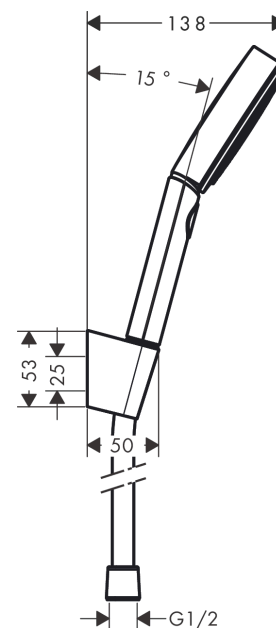

Pulsify Select S

Shower holder set 105 3jet Relaxation with shower hose 125 cm

Surfaces: **Chrome** Article Number: **24302000**

Description

product features

- consists of: hand shower, shower holder, shower hose
- shower head size: 105 mm
- integrated support function
- spray type: PowderRain, IntenseRain, Massage spray
- convenient diversion via Select button
- maximum flow rate at 3 bar: 11,4 l/min
- minimum flow pressure: 1 bar
- pivot connector prevent hose from tangling
- wall supports of plastic
- rinseable sieve insert

Technology

Design awards

reddot winner 2021

Product image

Scale drawing

Flowchart

The consumption was measured in combination with the appropriate fittings (thermostat/mixer/ in-wall valve) to reflect actual application in practice.