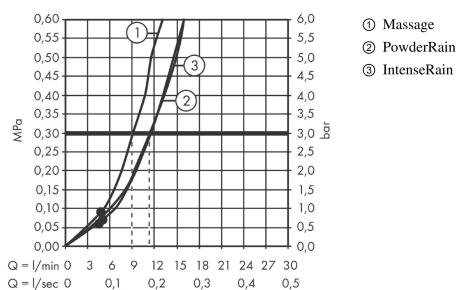

Pulsify Select S

Shower holder set 105 3jet Relaxation with shower hose 125 cm

Surfaces: **Chrome** Article Number: **24302000**

Description

product features

- consists of: hand shower, shower holder, shower hose
- shower head size: 105 mm
- integrated support function
- spray type: PowderRain, IntenseRain, Massage spray
- convenient diversion via Select button
- maximum flow rate at 3 bar: 11,4 l/min
- minimum flow pressure: 1 bar
- pivot connector prevent hose from tangling
- wall supports of plastic
- rinseable sieve insert

Technology

Design awards

reddot winner 2021

Product image

Scale drawing

Flowchart

The consumption was measured in combination with the appropriate fittings (thermostat/mixer/ in-wall valve) to reflect actual application in practice.