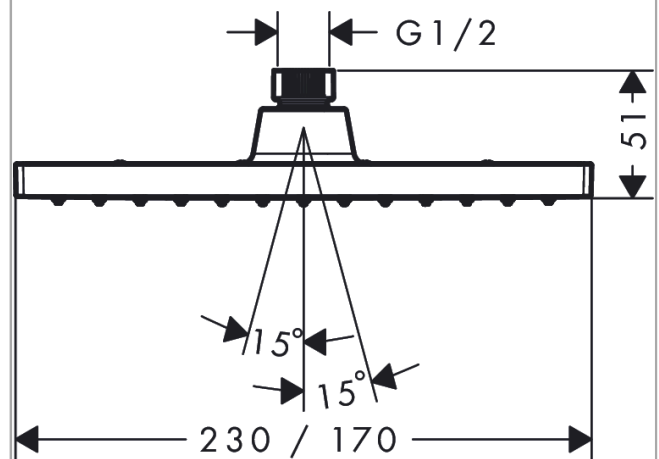

Scale drawing