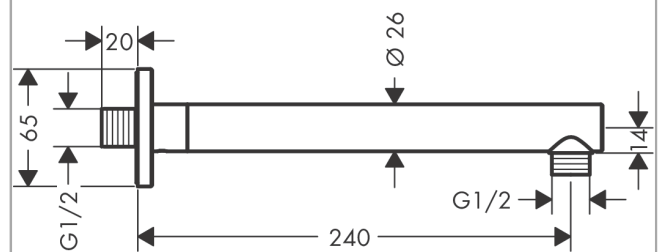

**Vernis Shape
Shower arm 24 cm**

Surfaces: **Chrome** Article Number: **26405000**

Description

product features

- length: 240 mm
- shaft Ø: 26 mm
- installation type: exposed installation
- material: brass
- version: 90° angle
- connection type: G ½

Product image

Scale drawing

Vernis Shape
 Shower arm 24 cm
 Surfaces: **Chrome**

Article Number: **26405000**

Exploded Drawing

Year of production: >04/21

Vernis Shape
Shower arm 24 cmSurfaces: **Chrome** Article Number: **26405000****Spare part list**

Year of production: >04/21

Pos.	Description	Article Number	Price	PU
1	hollow set screw M5x5	98446000	€ 3,21	1
2	O-Ring 22x2	98185000	€ 3,21	1
3	connecting thread G½	93726000	€ 18,33	1
4	O-ring 13x2	98128000	€ 3,21	1