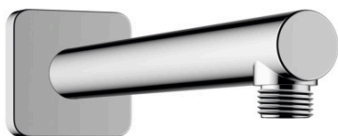

**Vernis Shape
Shower arm 24 cm**

Surfaces: **Chrome** Article Number: **26405000**

Description

product features

- length: 240 mm
- shaft Ø: 26 mm
- installation type: exposed installation
- material: brass
- version: 90° angle
- connection type: G ½

Product image

Scale drawing

Vernis Shape
 Shower arm 24 cm
 Surfaces: **Chrome**

Article Number: **26405000**

Exploded Drawing

Year of production: >04/21

Vernis Shape
Shower arm 24 cmSurfaces: **Chrome** Article Number: **26405000****Spare part list**