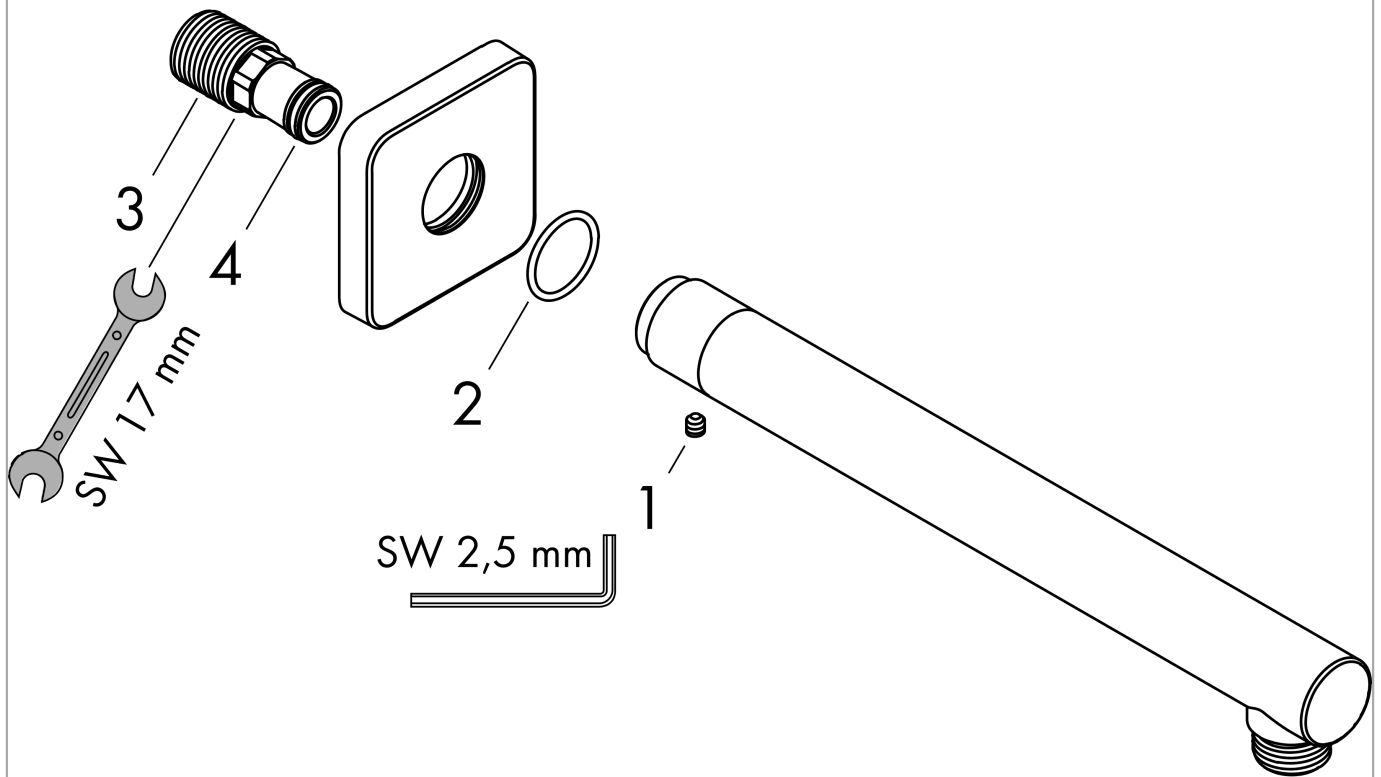

**Vernis Shape
Shower arm 24 cm**

Surfaces: **Chrome** Article Number: **26405000**

Description

product features

- length: 240 mm
- shaft Ø: 26 mm
- installation type: exposed installation
- material: brass
- version: 90° angle
- connection type: G ½

Product image

Scale drawing

Vernis Shape
 Shower arm 24 cm
 Surfaces: **Chrome**

Article Number: **26405000**

Exploded Drawing

Year of production: >04/21

Vernis Shape
Shower arm 24 cmSurfaces: **Chrome** Article Number: **26405000****Spare part list**

Year of production: >04/21

Pos.	Description	Article Number	Price	PU
1	hollow set screw M5x5	98446000	€ 3,21	1
2	O-Ring 22x2	98185000	€ 3,21	1
3	connecting thread G½	93726000	€ 18,33	1
4	O-ring 13x2	98128000	€ 3,21	1