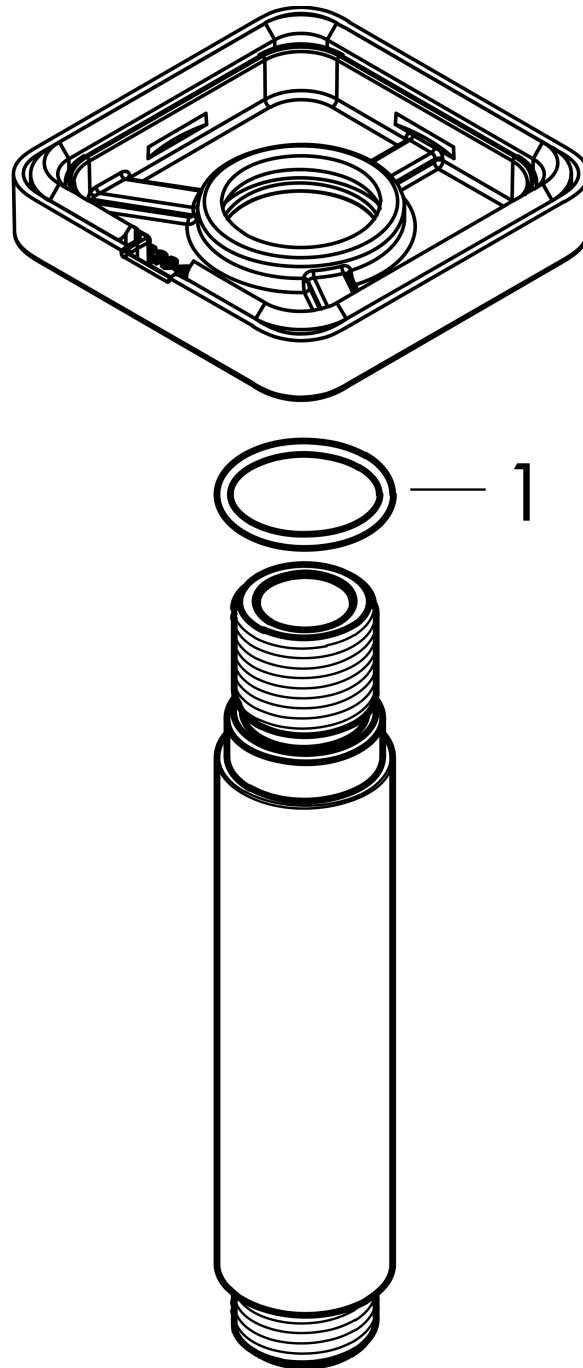

Vernis Shape**Ceiling connector 10 cm**Surfaces: **Chrome** Article Number: **26406000****Description****product features**

- length: 100 mm
- shaft \varnothing : 26 mm
- installation type: exposed installation
- material: brass
- connection type: G 1/2

Product image**Scale drawing**

Vernis Shape
Ceiling connector 10 cm

Surfaces: **Chrome** Article Number: **26406000**

Exploded Drawing

Year of production: >04/21

Vernis Shape
Ceiling connector 10 cm
 Surfaces: **Chrome** Article Number: **26406000**

Spare part list

Year of production: >04/21

| Pos. | Description | Article Number | Price | PU |
|------|-------------|----------------|--------|----|
| 1 | O-Ring 22x2 | 98185000 | € 3,21 | 1 |