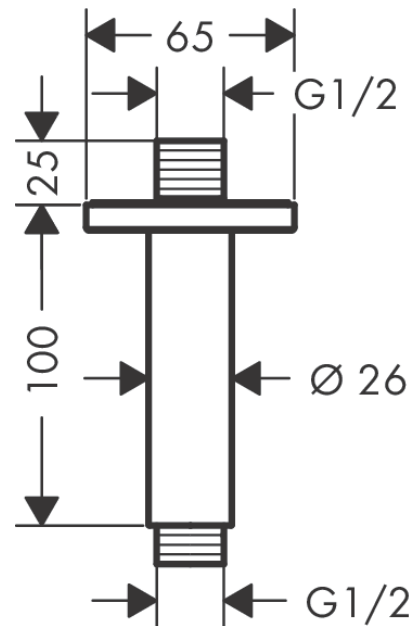

Vernis Shape**Ceiling connector 10 cm**Surfaces: **Chrome** Article Number: **26406000****Description****product features**

- length: 100 mm
- shaft \varnothing : 26 mm
- installation type: exposed installation
- material: brass
- connection type: G 1/2

Product image**Scale drawing**

Vernis Shape
Ceiling connector 10 cm

Surfaces: **Chrome** Article Number: **26406000**

Exploded Drawing

Year of production: >04/21

Vernis Shape
Ceiling connector 10 cm
 Surfaces: **Chrome** Article Number: **26406000**

Spare part list

Year of production: >04/21

| Pos. | Description | Article Number | Price | PU |
|------|-------------|----------------|--------|----|
| 1 | O-Ring 22x2 | 98185000 | € 3,21 | 1 |