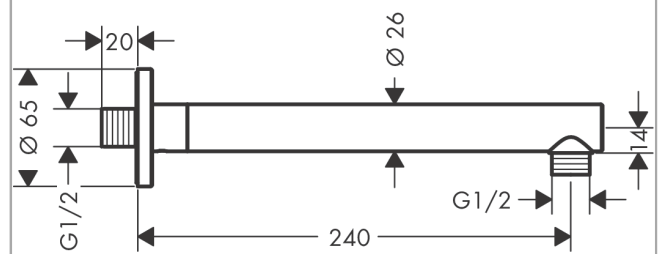

**Vernis Blend  
Shower arm 24 cm**

Surfaces: **Chrome** Article Number: **27809000**

**Description**

**product features**

- length: 240 mm
- shaft Ø: 26 mm
- installation type: exposed installation
- material: brass
- version: 90° angle
- connection type: G 1/2

**Product image**

**Scale drawing**

Vernis Blend  
 Shower arm 24 cm  
 Surfaces: **Chrome**

Article Number: **27809000**

Exploded Drawing

Year of production: >01/21

**Vernis Blend  
Shower arm 24 cm**

Surfaces: **Chrome** Article Number: **27809000**

**Spare part list**

Year of production: >01/21

| <b>Pos.</b> | <b>Description</b>    | <b>Article Number</b> | <b>Price</b> | <b>PU</b> |
|-------------|-----------------------|-----------------------|--------------|-----------|
| 1           | hollow set screw M5x5 | 98446000              | € 3,21       | 1         |
| 2           | O-Ring 22x2           | 98185000              | € 3,21       | 1         |
| 3           | O-ring 13x2           | 98128000              | € 3,21       | 1         |
| 4           | connecting thread G½  | 93726000              | € 18,33      | 1         |