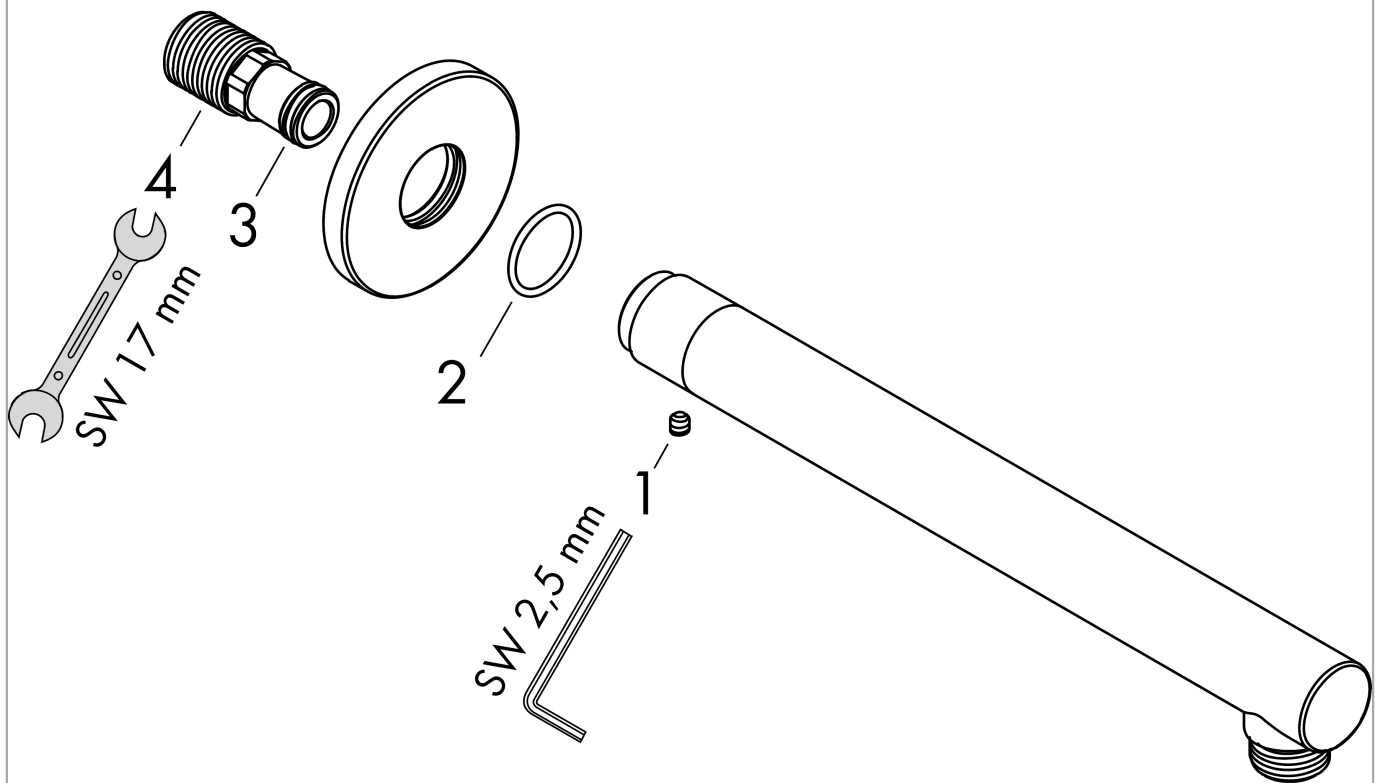

**Vernis Blend  
Shower arm 24 cm**

Surfaces: **Chrome** Article Number: **27809000**

**Description**

**product features**

- length: 240 mm
- shaft Ø: 26 mm
- installation type: exposed installation
- material: brass
- version: 90° angle
- connection type: G 1/2

**Product image**

**Scale drawing**

Vernis Blend  
 Shower arm 24 cm  
 Surfaces: **Chrome**

Article Number: **27809000**

Exploded Drawing

Year of production: >01/21

**Vernis Blend  
Shower arm 24 cm**

Surfaces: **Chrome** Article Number: **27809000**

**Spare part list**

Year of production: >01/21

| <b>Pos.</b> | <b>Description</b>    | <b>Article Number</b> | <b>Price</b> | <b>PU</b> |
|-------------|-----------------------|-----------------------|--------------|-----------|
| 1           | hollow set screw M5x5 | 98446000              | € 3,21       | 1         |
| 2           | O-Ring 22x2           | 98185000              | € 3,21       | 1         |
| 3           | O-ring 13x2           | 98128000              | € 3,21       | 1         |
| 4           | connecting thread G½  | 93726000              | € 18,33      | 1         |