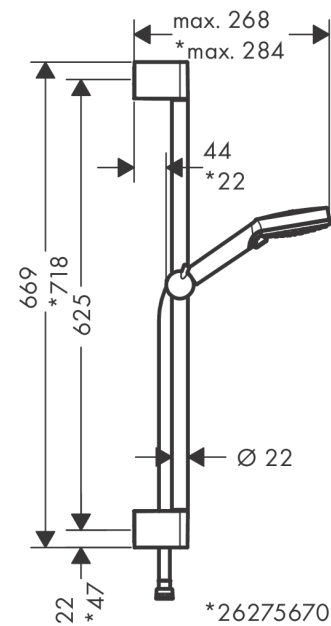

Vernis Blend

Shower set 100 Vario with shower bar Crometta 65 cm

Surfaces: **Chrome** Article Number: **26275000**

Description

product features

- consists of: hand shower, shower bar, shower hose, slider
- shower head size: 100 mm
- spray type: Rain, IntenseRain
- spray type adjustment by turning spray disc
- hand shower holder inclination angle can be adjusted by 45°
- maximum flow rate at 3 bar: 15,2 l/min
- minimum flow pressure: 1 bar
- shower hose with conical nut on both ends
- pivot connector prevent hose from tangling
- wall mounting: screw fastening
- wall supports of plastic
- stand pipe length: 669.0 mm
- shower bar diameter: 22 mm
- profile stand pipe: round
- drilling distance 625 mm

Technology

Product image

Scale drawing

Vernis Blend
Shower set 100 Vario with shower bar Crometta 65 cm
 Surfaces: **Chrome** Article Number: **26275000**

Flowchart

The consumption was measured in combination with the appropriate fittings (thermostat/mixer/ in-wall valve) to reflect actual application in practice.

Vernis Blend
Shower set 100 Vario with shower bar Crometta 65 cm
 Surfaces: **Chrome** Article Number: **26275000**

Exploded Drawing

Year of production: >04/21

Vernis Blend

Shower set 100 Vario with shower bar Crometta 65 cm

Surfaces: **Chrome** Article Number: **26275000**

Spare part list

Year of production: >04/21

Pos.	Description	Article Number	Price	PU
1	cover	95217000	€ 11,31	1
2	tile-matching-disk 7 mm	97450000	-	1
3	wall support	95218000	€ 8,45	1
4	mounting set	96179000	€ 11,31	1
5	support, assy	95160000	€ 57,12	1
6	handshower	26270000	-	1
7	filter packing	94246000	€ 3,21	1
8	shower hose Metaflex'C 1,60 m	28266000	-	1
9	seal	98058000	€ 3,21	1