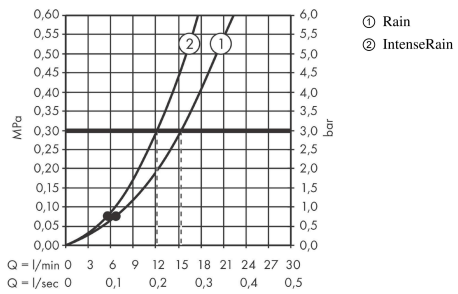

Vernis Blend

Shower set 100 Vario with shower bar Crometta 65 cm

Surfaces: **Chrome** Article Number: **26275000**

Description

product features

- consists of: hand shower, shower bar, shower hose, slider
- shower head size: 100 mm
- spray type: Rain, IntenseRain
- spray type adjustment by turning spray disc
- hand shower holder inclination angle can be adjusted by 45°
- maximum flow rate at 3 bar: 15,2 l/min
- minimum flow pressure: 1 bar
- shower hose with conical nut on both ends
- pivot connector prevent hose from tangling
- wall mounting: screw fastening
- wall supports of plastic
- stand pipe length: 669.0 mm
- shower bar diameter: 22 mm
- profile stand pipe: round
- drilling distance 625 mm

Technology

Product image

Scale drawing

Vernis Blend
Shower set 100 Vario with shower bar Crometta 65 cm
 Surfaces: **Chrome** Article Number: **26275000**

Flowchart

The consumption was measured in combination with the appropriate fittings (thermostat/mixer/ in-wall valve) to reflect actual application in practice.