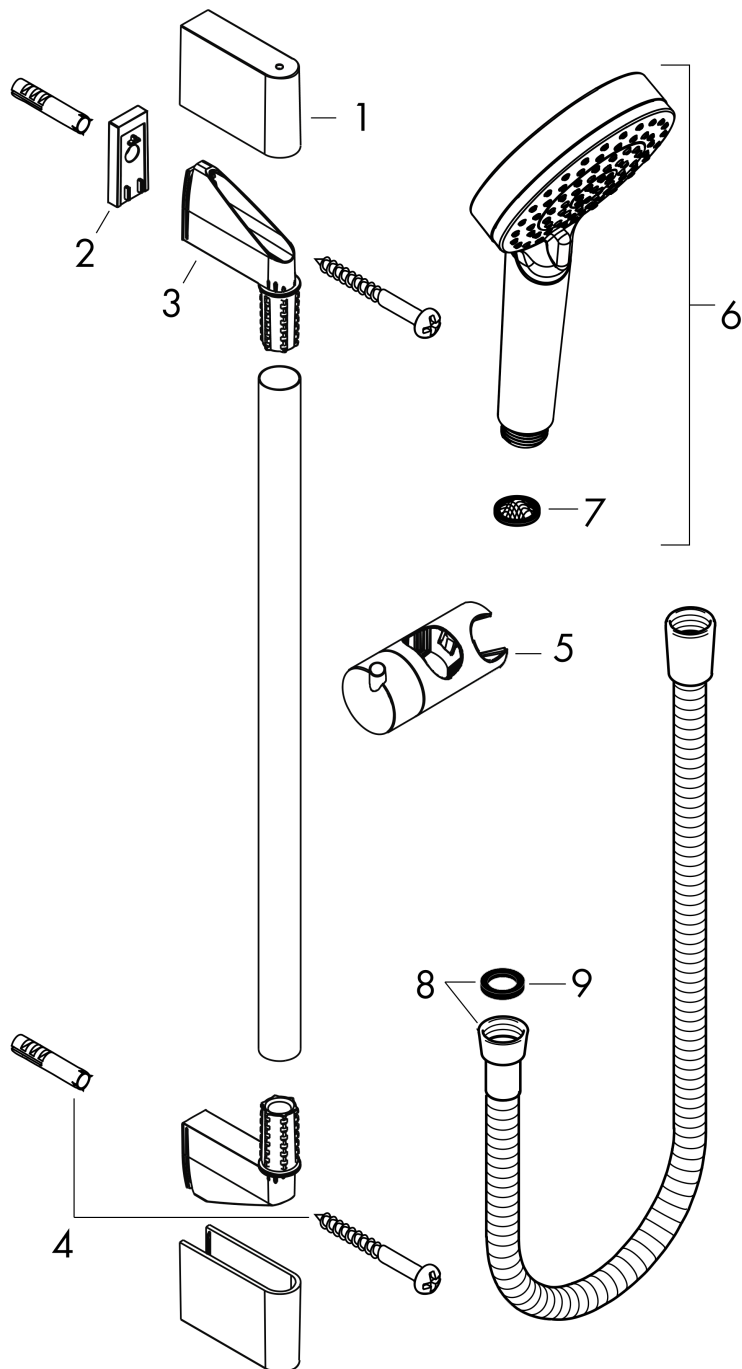

Vernis Blend

Shower set 100 Vario with shower bar Crometta 65 cm

Surfaces: **Chrome** Article Number: **26275000**

Description

product features

- consists of: hand shower, shower bar, shower hose, slider
- shower head size: 100 mm
- spray type: Rain, IntenseRain
- spray type adjustment by turning spray disc
- hand shower holder inclination angle can be adjusted by 45°
- maximum flow rate at 3 bar: 15,2 l/min
- minimum flow pressure: 1 bar
- shower hose with conical nut on both ends
- pivot connector prevent hose from tangling
- wall mounting: screw fastening
- wall supports of plastic
- stand pipe length: 669.0 mm
- shower bar diameter: 22 mm
- profile stand pipe: round
- drilling distance 625 mm

Technology

Product image

Scale drawing

Vernis Blend
Shower set 100 Vario with shower bar Crometta 65 cm
 Surfaces: **Chrome** Article Number: **26275000**

Flowchart

The consumption was measured in combination with the appropriate fittings (thermostat/mixer/ in-wall valve) to reflect actual application in practice.

Vernis Blend
Shower set 100 Vario with shower bar Crometta 65 cm
 Surfaces: **Chrome** Article Number: **26275000**

Exploded Drawing

Year of production: >04/21

Vernis Blend

Shower set 100 Vario with shower bar Crometta 65 cm

Surfaces: **Chrome** Article Number: **26275000**

Spare part list

Year of production: >04/21

Pos.	Description	Article Number	Price	PU
1	cover	95217000	€ 11,31	1
2	tile-matching-disk 7 mm	97450000	-	1
3	wall support	95218000	€ 8,45	1
4	mounting set	96179000	€ 11,31	1
5	support, assy	95160000	€ 57,12	1
6	handshower	26270000	-	1
7	filter packing	94246000	€ 3,21	1
8	shower hose Metaflex'C 1,60 m	28266000	-	1
9	seal	98058000	€ 3,21	1