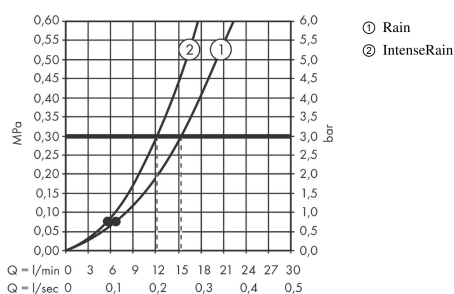

Vernis Blend

Hand shower 100 Vario

Surfaces: **Matt Black** Article Number: **26270670**

Description

product features

- shower head size: 100 mm
- spray type: Rain, IntenseRain
- spray type adjustment by turning spray disc
- easy cleanable plastic spray disc
- maximum flow rate at 3 bar: 15,2 l/min
- minimum flow pressure: 1 bar
- with internal water conduction
- rinseable screen seal
- connection thread G ½
- connection dimension: DN15
- suitable for continuous flow water heaters

Technology

Certificates

Product image

Scale drawing

Flowchart

The consumption was measured in combination with the appropriate fittings (thermostat/mixer/ in-wall valve) to reflect actual application in practice.