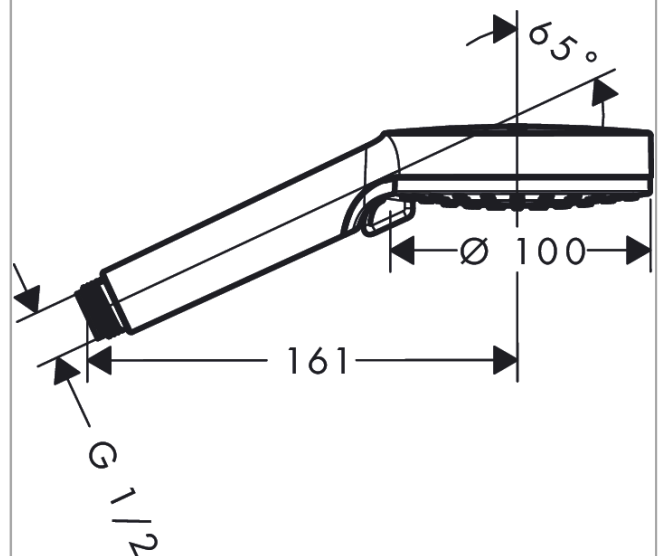

Vernis Blend

Hand shower 100 Vario

Surfaces: **Matt Black** Article Number: **26270670**

Description

product features

- shower head size: 100 mm
- spray type: Rain, IntenseRain
- spray type adjustment by turning spray disc
- easy cleanable plastic spray disc
- maximum flow rate at 3 bar: 15,2 l/min
- minimum flow pressure: 1 bar
- with internal water conduction
- rinseable screen seal
- connection thread G ½
- connection dimension: DN15
- suitable for continuous flow water heaters

Technology

Certificates

Product image

Scale drawing

Flowchart

The consumption was measured in combination with the appropriate fittings (thermostat/mixer/ in-wall valve) to reflect actual application in practice.