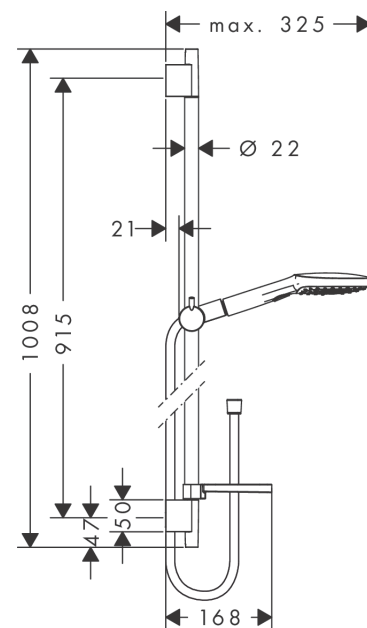

**Raindance Select E**  
**Shower set 120 3jet with shower bar 90 cm and soap dish**  
 Surfaces: **Chrome** Article Number: **26621000**

#### product features

- consists of: hand shower, shower bar, shower hose, slider, soap dish
- shower head size: 120 mm
- spray type: RainAir, Rain, Whirl
- convenient diversion via Select button
- 90° position adjustable hand shower holder, pivots left and right, up and down
- maximum flow rate at 3 bar: 14,4 l/min
- minimum flow pressure: 1 bar
- pivot connector prevent hose from tangling
- wall mounting: screw fastening
- wall supports of plastic
- shower bar diameter: 22 mm
- profile stand pipe: round

### Scale drawing

**Raindance Select E**  
**Shower set 120 3jet with shower bar 90 cm and soap dish**  
 Surfaces: **Chrome** Article Number: **26621000**

**Flowchart**

The consumption was measured in combination with the appropriate fittings (thermostat/mixer/ in-wall valve) to reflect actual application in practice.

## Spare part list

Year of production: >10/12

Pos.	Description	Article Number	Price	PU
1	cover	97709000	€ 35,94	1
2	wall support	96275000	€ 8,45	1
3	tile-matching-disk 7 mm	97450000	-	1
4	mounting set	96179000	€ 11,31	1
5	support, assy	97651000	€ 86,16	1
6	soap dish	26519000	-	1
7	clip for Casetta, Ø 22 mm	96189000	€ 5,24	1
8	handshower	26520000	-	1
9	filter insert	97708000	€ 5,24	1
10	shower hose Isiflex'B 1,60 m	28276000	-	1