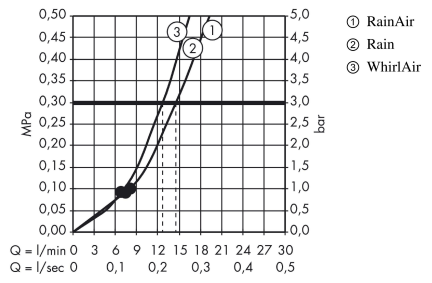

#### product features

- consists of: hand shower, shower bar, shower hose, slider, soap dish
- shower head size: 120 mm
- spray type: RainAir, Rain, Whirl
- convenient diversion via Select button
- 90° position adjustable hand shower holder, pivots left and right, up and down
- maximum flow rate at 3 bar: 14,4 l/min
- minimum flow pressure: 1 bar
- pivot connector prevent hose from tangling
- wall mounting: screw fastening
- wall supports of plastic
- shower bar diameter: 22 mm
- profile stand pipe: round

### Scale drawing

**Raindance Select E**  
**Shower set 120 3jet with shower bar 90 cm and soap dish**  
 Surfaces: **Chrome** Article Number: **26621000**

**Flowchart**

The consumption was measured in combination with the appropriate fittings (thermostat/mixer/ in-wall valve) to reflect actual application in practice.