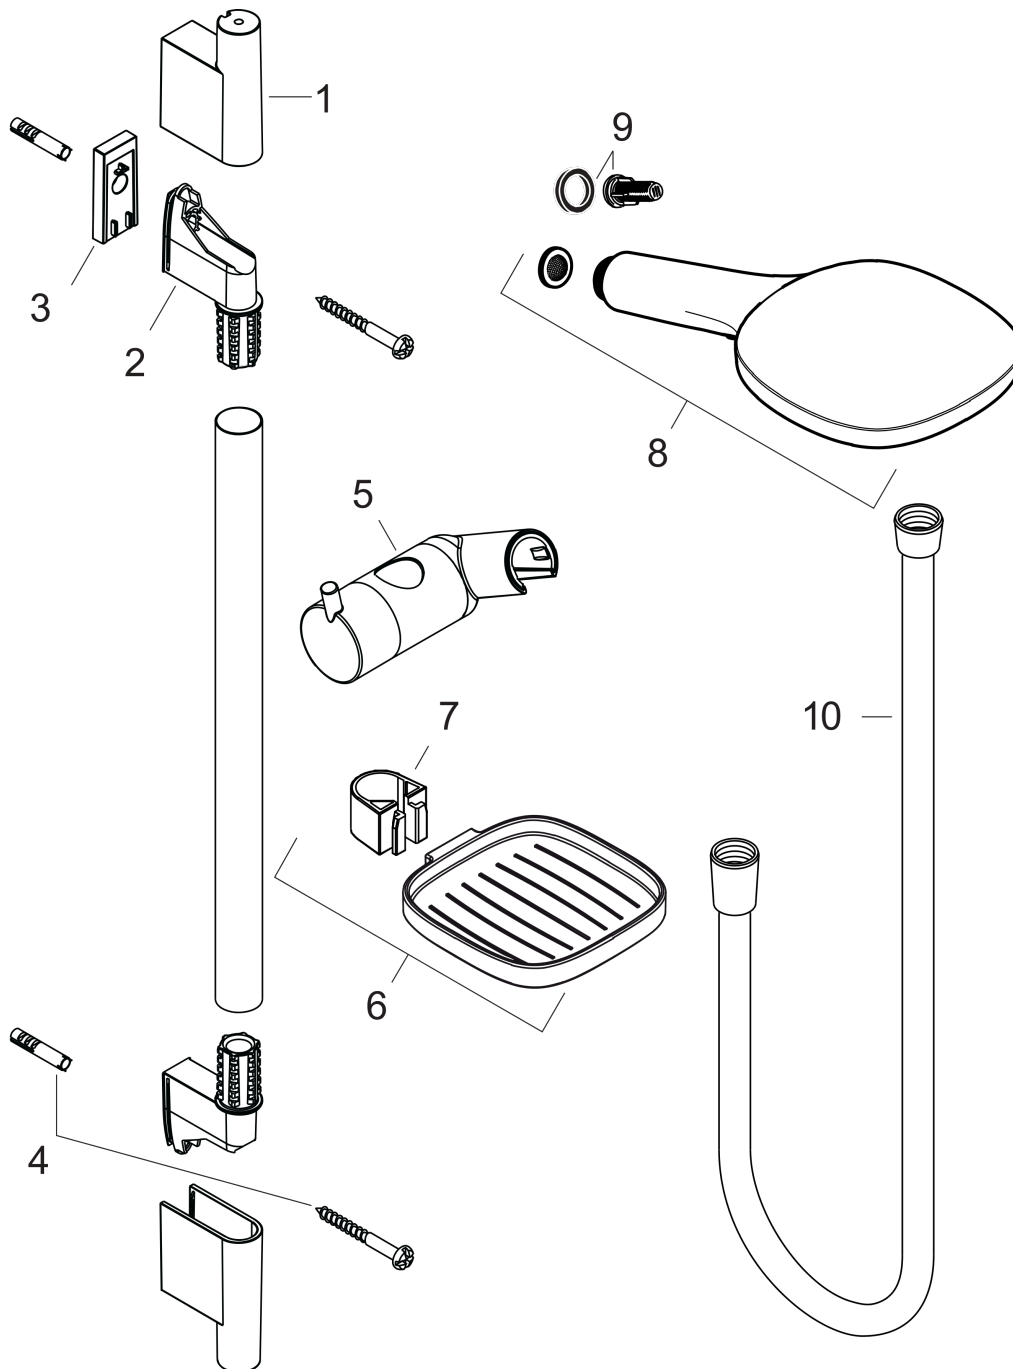

#### product features

- consists of: hand shower, shower bar, shower hose, slider, soap dish
- shower head size: 120 mm
- spray type: RainAir, Rain, Whirl
- convenient diversion via Select button
- 90° position adjustable hand shower holder, pivots left and right, up and down
- maximum flow rate at 3 bar: 14,4 l/min
- minimum flow pressure: 1 bar
- pivot connector prevent hose from tangling
- wall mounting: screw fastening
- wall supports of plastic
- shower bar diameter: 22 mm
- profile stand pipe: round

### Scale drawing

**Raindance Select E**  
**Shower set 120 3jet with shower bar 90 cm and soap dish**  
 Surfaces: **Chrome** Article Number: **26621000**

**Flowchart**

The consumption was measured in combination with the appropriate fittings (thermostat/mixer/ in-wall valve) to reflect actual application in practice.

**Raindance Select E**  
**Shower set 120 3jet with shower bar 90 cm and soap dish**  
 Surfaces: **Chrome** Article Number: **26621000**

Installation examples

**Raindance Select E**  
**Shower set 120 3jet with shower bar 90 cm and soap dish**  
 Surfaces: **Chrome** Article Number: **26621000**

Exploded Drawing

Year of production: >10/12

**Raindance Select E**  
**Shower set 120 3jet with shower bar 90 cm and soap dish**  
 Surfaces: **Chrome** Article Number: **26621000**