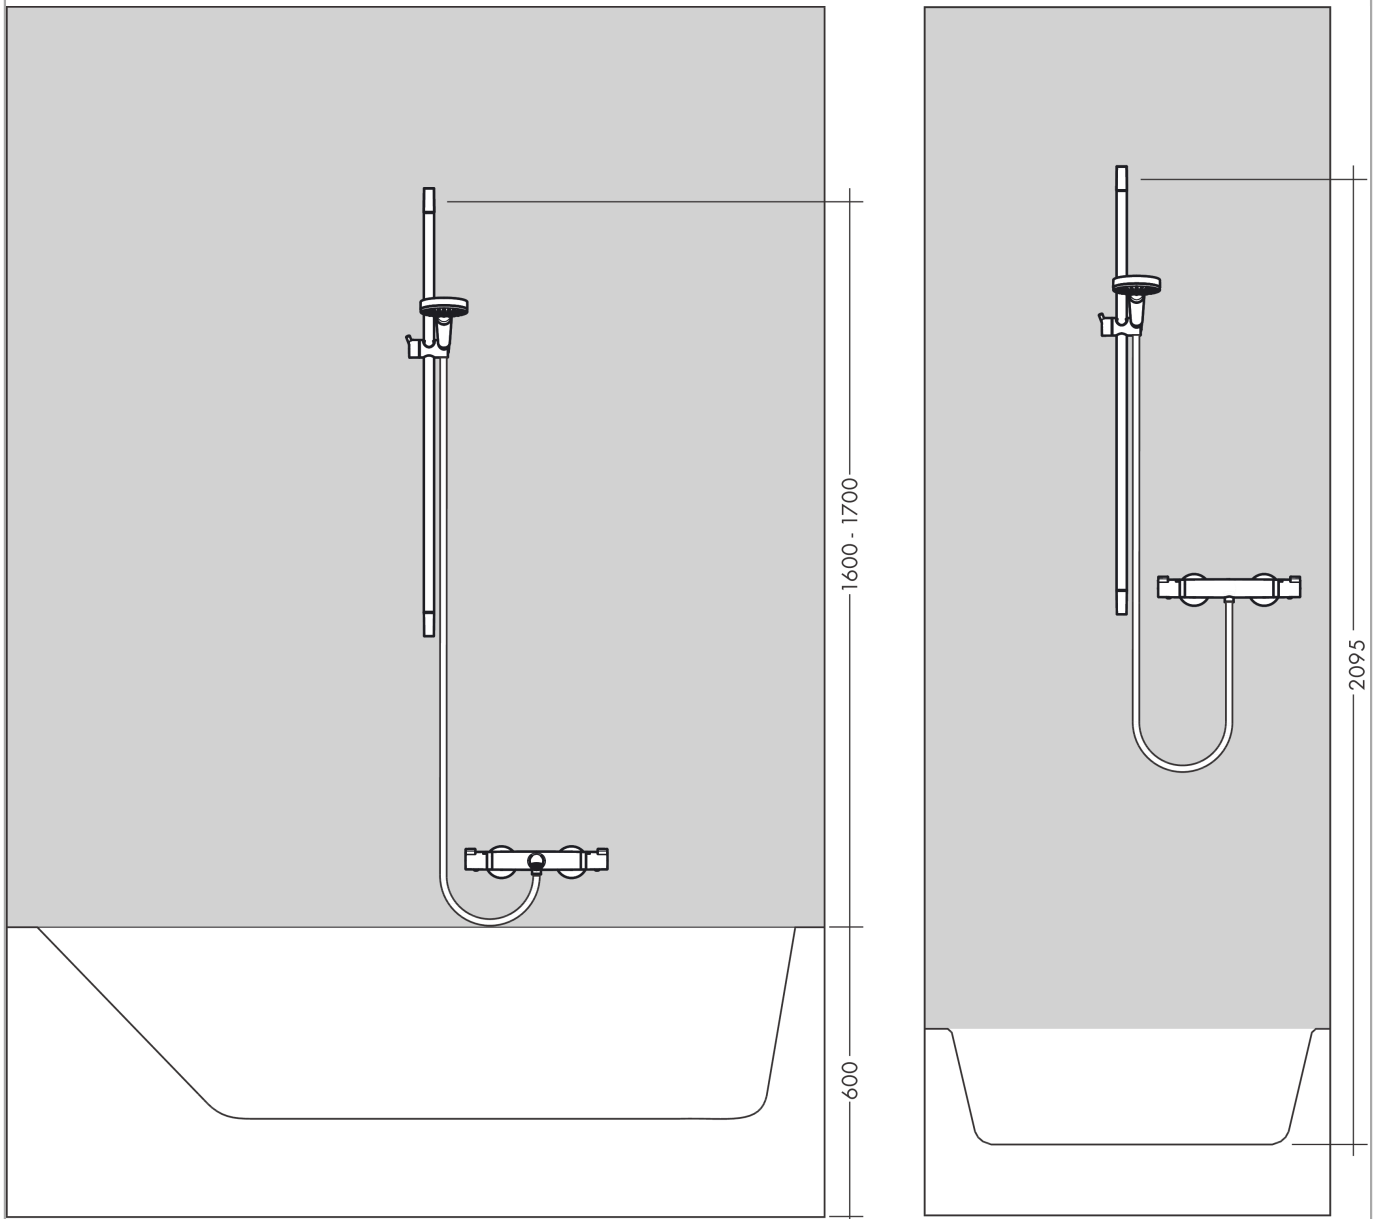

Raindance Select S
Shower set 120 3jet with shower bar 65 cm and soap dish
 Surfaces: **Chrome** Article Number: **26630000**

Description

product features

- consists of: hand shower, shower bar, shower hose, slider, soap dish
- shower head size: 125 mm
- spray type: Rain, RainAir, Whirl
- convenient diversion via Select button
- 90° position adjustable hand shower holder, pivots left and right, up and down
- maximum flow rate at 3 bar: 15 l/min
- minimum flow pressure: 1 bar
- pivot connector prevent hose from tangling
- wall mounting: screw fastening
- wall supports of plastic
- shower bar diameter: 22 mm
- profile stand pipe: round

Technology

Product image

Scale drawing

Raindance Select S
Shower set 120 3jet with shower bar 65 cm and soap dish
 Surfaces: **Chrome** Article Number: **26630000**

Flowchart

The consumption was measured in combination with the appropriate fittings (thermostat/mixer/ in-wall valve) to reflect actual application in practice.

Raindance Select S
Shower set 120 3jet with shower bar 65 cm and soap dish
 Surfaces: **Chrome** Article Number: **26630000**

Installation examples

Raindance Select S
Shower set 120 3jet with shower bar 65 cm and soap dish
 Surfaces: **Chrome** Article Number: **26630000**

Exploded Drawing

Year of production: >06/13

Raindance Select S
Shower set 120 3jet with shower bar 65 cm and soap dish
 Surfaces: **Chrome** Article Number: **26630000**

Spare part list

Year of production: >06/13