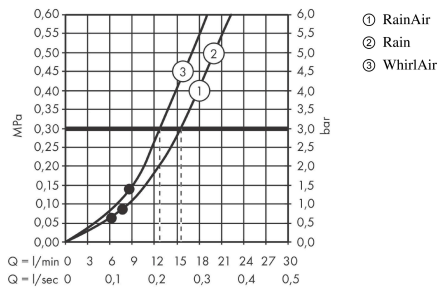

Raindance Select S
Shower set 120 3jet with shower bar 65 cm and soap dish
 Surfaces: **Chrome** Article Number: **26630000**

Description

product features

- consists of: hand shower, shower bar, shower hose, slider, soap dish
- shower head size: 125 mm
- spray type: Rain, RainAir, Whirl
- convenient diversion via Select button
- 90° position adjustable hand shower holder, pivots left and right, up and down
- maximum flow rate at 3 bar: 15 l/min
- minimum flow pressure: 1 bar
- pivot connector prevent hose from tangling
- wall mounting: screw fastening
- wall supports of plastic
- shower bar diameter: 22 mm
- profile stand pipe: round

Technology

Product image

Scale drawing

Raindance Select S
Shower set 120 3jet with shower bar 65 cm and soap dish
 Surfaces: **Chrome** Article Number: **26630000**

Flowchart

The consumption was measured in combination with the appropriate fittings (thermostat/mixer/ in-wall valve) to reflect actual application in practice.

Raindance Select S
Shower set 120 3jet with shower bar 65 cm and soap dish
 Surfaces: **Chrome** Article Number: **26630000**

Installation examples

Raindance Select S
Shower set 120 3jet with shower bar 65 cm and soap dish
 Surfaces: **Chrome** Article Number: **26630000**