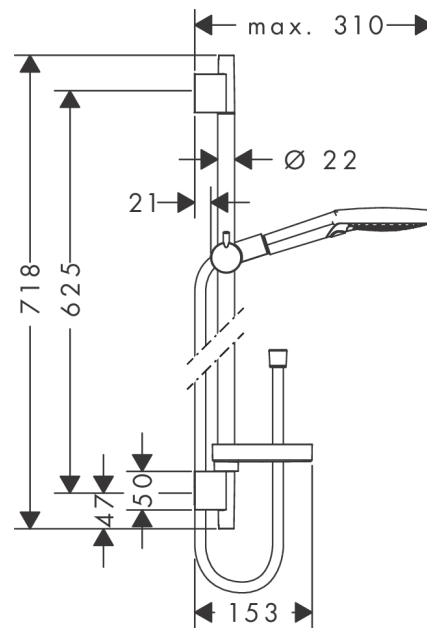

Raindance Select S
Shower set 120 3jet with shower bar 65 cm and soap dish
 Surfaces: **Chrome** Article Number: **26630000**

Description

product features

- consists of: hand shower, shower bar, shower hose, slider, soap dish
- shower head size: 125 mm
- spray type: Rain, RainAir, Whirl
- convenient diversion via Select button
- 90° position adjustable hand shower holder, pivots left and right, up and down
- maximum flow rate at 3 bar: 15 l/min
- minimum flow pressure: 1 bar
- pivot connector prevent hose from tangling
- wall mounting: screw fastening
- wall supports of plastic
- shower bar diameter: 22 mm
- profile stand pipe: round

Technology

Product image

Scale drawing

Raindance Select S
Shower set 120 3jet with shower bar 65 cm and soap dish
 Surfaces: **Chrome** Article Number: **26630000**

Flowchart

The consumption was measured in combination with the appropriate fittings (thermostat/mixer/ in-wall valve) to reflect actual application in practice.

Raindance Select S
Shower set 120 3jet with shower bar 65 cm and soap dish
 Surfaces: **Chrome** Article Number: **26630000**

Installation examples

Raindance Select S
Shower set 120 3jet with shower bar 65 cm and soap dish
 Surfaces: **Chrome** Article Number: **26630000**

Exploded Drawing

Year of production: >06/13

Raindance Select S
Shower set 120 3jet with shower bar 65 cm and soap dish
 Surfaces: **Chrome** Article Number: **26630000**

Spare part list

Year of production: >06/13