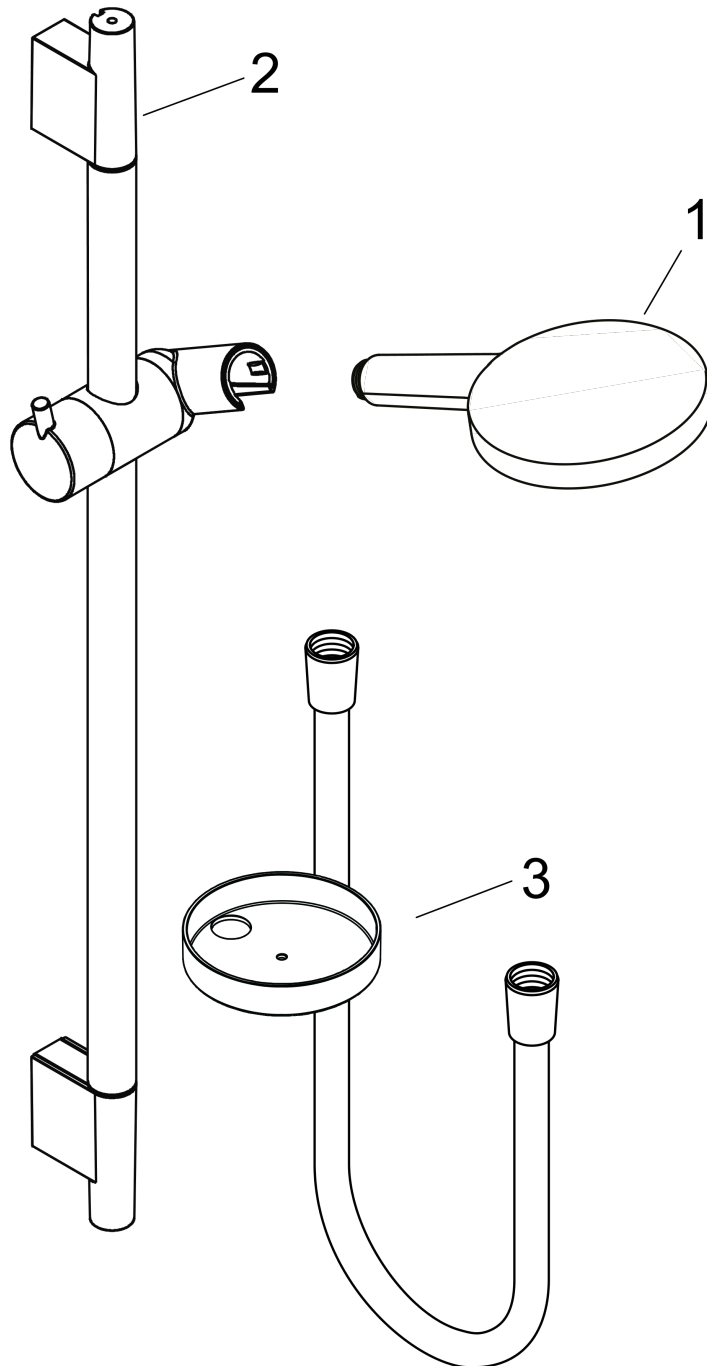

Raindance Select S
Shower set 120 3jet with shower bar 65 cm and soap dish
 Surfaces: **Chrome** Article Number: **26630000**

Description

product features

- consists of: hand shower, shower bar, shower hose, slider, soap dish
- shower head size: 125 mm
- spray type: Rain, RainAir, Whirl
- convenient diversion via Select button
- 90° position adjustable hand shower holder, pivots left and right, up and down
- maximum flow rate at 3 bar: 15 l/min
- minimum flow pressure: 1 bar
- pivot connector prevent hose from tangling
- wall mounting: screw fastening
- wall supports of plastic
- shower bar diameter: 22 mm
- profile stand pipe: round

Technology

Product image

Scale drawing

Raindance Select S
Shower set 120 3jet with shower bar 65 cm and soap dish
 Surfaces: **Chrome** Article Number: **26630000**

Flowchart

The consumption was measured in combination with the appropriate fittings (thermostat/mixer/ in-wall valve) to reflect actual application in practice.

Raindance Select S
Shower set 120 3jet with shower bar 65 cm and soap dish
 Surfaces: **Chrome** Article Number: **26630000**

Installation examples

Raindance Select S
Shower set 120 3jet with shower bar 65 cm and soap dish
 Surfaces: **Chrome** Article Number: **26630000**

Exploded Drawing

Year of production: >06/13

Raindance Select S
Shower set 120 3jet with shower bar 65 cm and soap dish
 Surfaces: **Chrome** Article Number: **26630000**

Spare part list

Year of production: >06/13