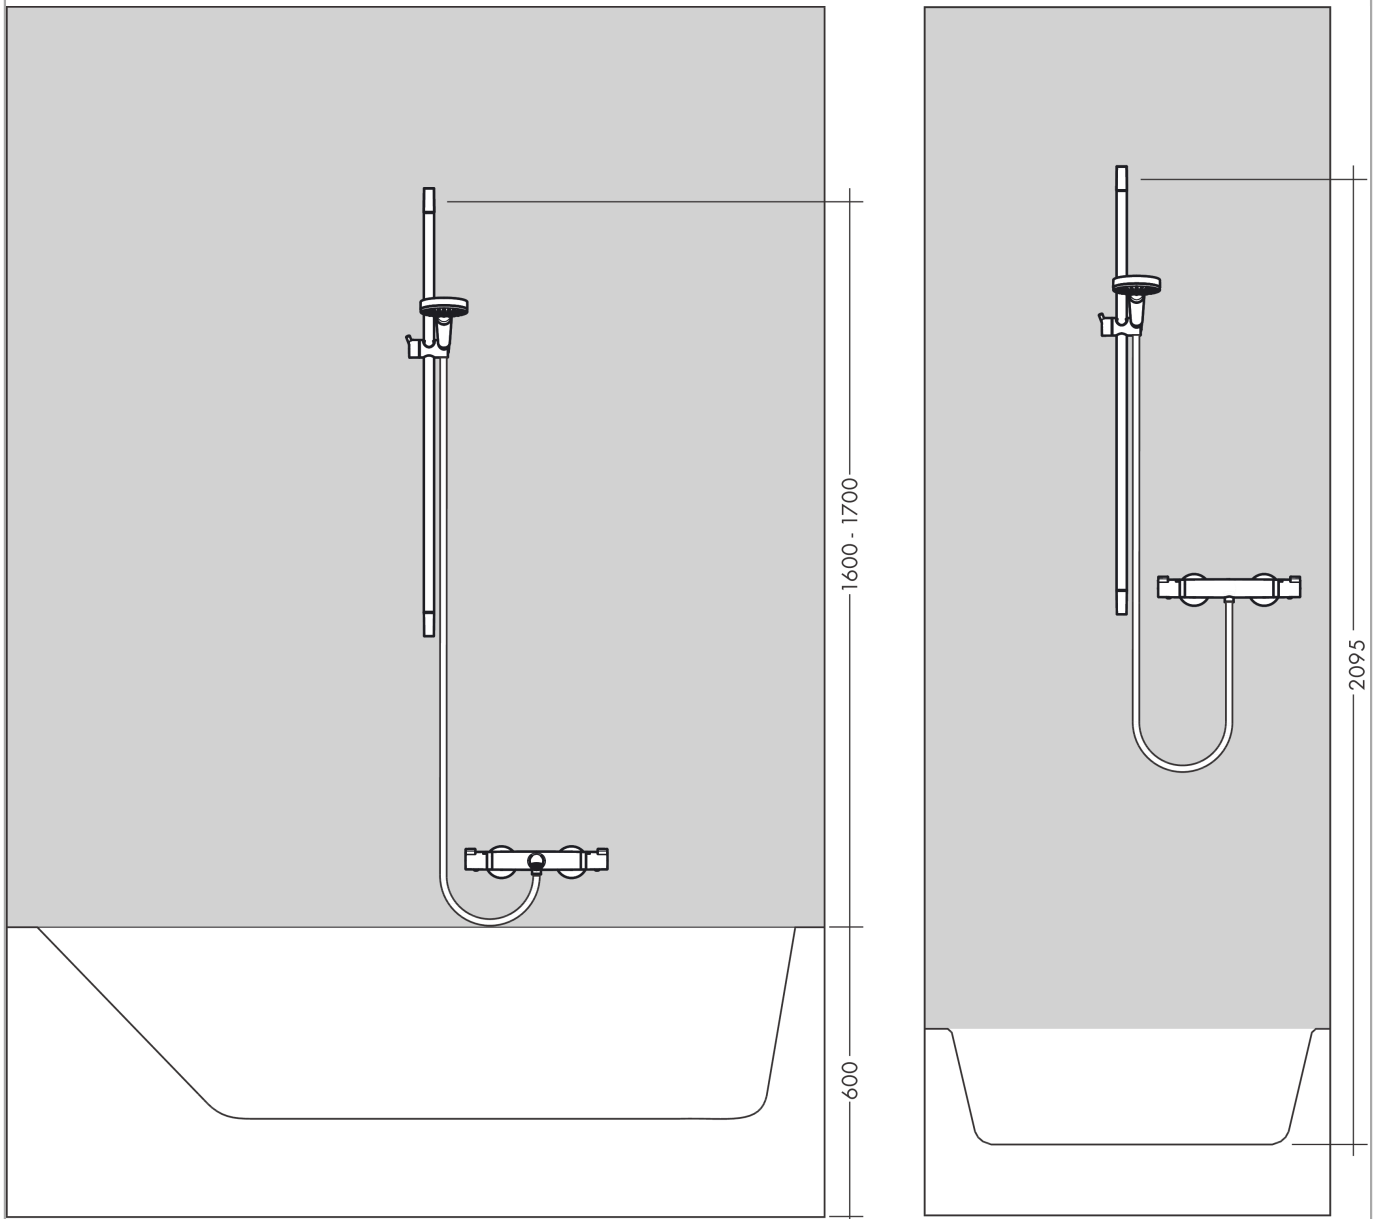

Croma Select E

Shower set 110 Vario with shower bar 65 cm

Surfaces: **White/Chrome** Article Number: **26582400**

Description

product features

- consists of: hand shower, shower bar, shower hose, slider
- shower head size: 110 mm
- spray type: TurboRain, IntenseRain, Rain
- convenient diversion via Select button
- hand shower holder inclination angle can be adjusted by 45°
- maximum flow rate at 3 bar: 14,7 l/min
- minimum flow pressure: 1 bar
- pivot connector prevent hose from tangling
- wall mounting: screw fastening
- wall supports of plastic
- shower bar diameter: 22 mm
- profile stand pipe: round

Technology

Product image

Scale drawing

Croma Select E

Shower set 110 Vario with shower bar 65 cm

Surfaces: **White/Chrome** Article Number: **26582400**

Flowchart

The consumption was measured in combination with the appropriate fittings (thermostat/mixer/in-wall valve) to reflect actual application in practice.

Croma Select E
Shower set 110 Vario with shower bar 65 cm
 Surfaces: **White/Chrome** Article Number: **26582400**

Installation examples

Croma Select E
Shower set 110 Vario with shower bar 65 cm
 Surfaces: **White/Chrome** Article Number: **26582400**

Exploded Drawing

Year of production: >11/14

Croma Select E
Shower set 110 Vario with shower bar 65 cm
 Surfaces: **White/Chrome** Article Number: **26582400**

Spare part list

Year of production: >11/14

| Pos. | Description | Article Number | Price | PU |
|------|------------------------------|----------------|---------|----|
| 1 | cover | 95217000 | € 11,31 | 1 |
| 2 | tile-matching-disk 7 mm | 97450000 | - | 1 |
| 3 | wall support | 95218000 | € 8,45 | 1 |
| 4 | mounting set | 96179000 | € 11,31 | 1 |
| 5 | support, assy | 92366000 | € 35,94 | 1 |
| 6 | handshower | 26812400 | - | 1 |
| 7 | filter insert | 92421000 | € 13,92 | 1 |
| 8 | shower hose Isiflex'B 1,60 m | 28276000 | - | 1 |
| 9 | seal | 98058000 | € 3,21 | 1 |