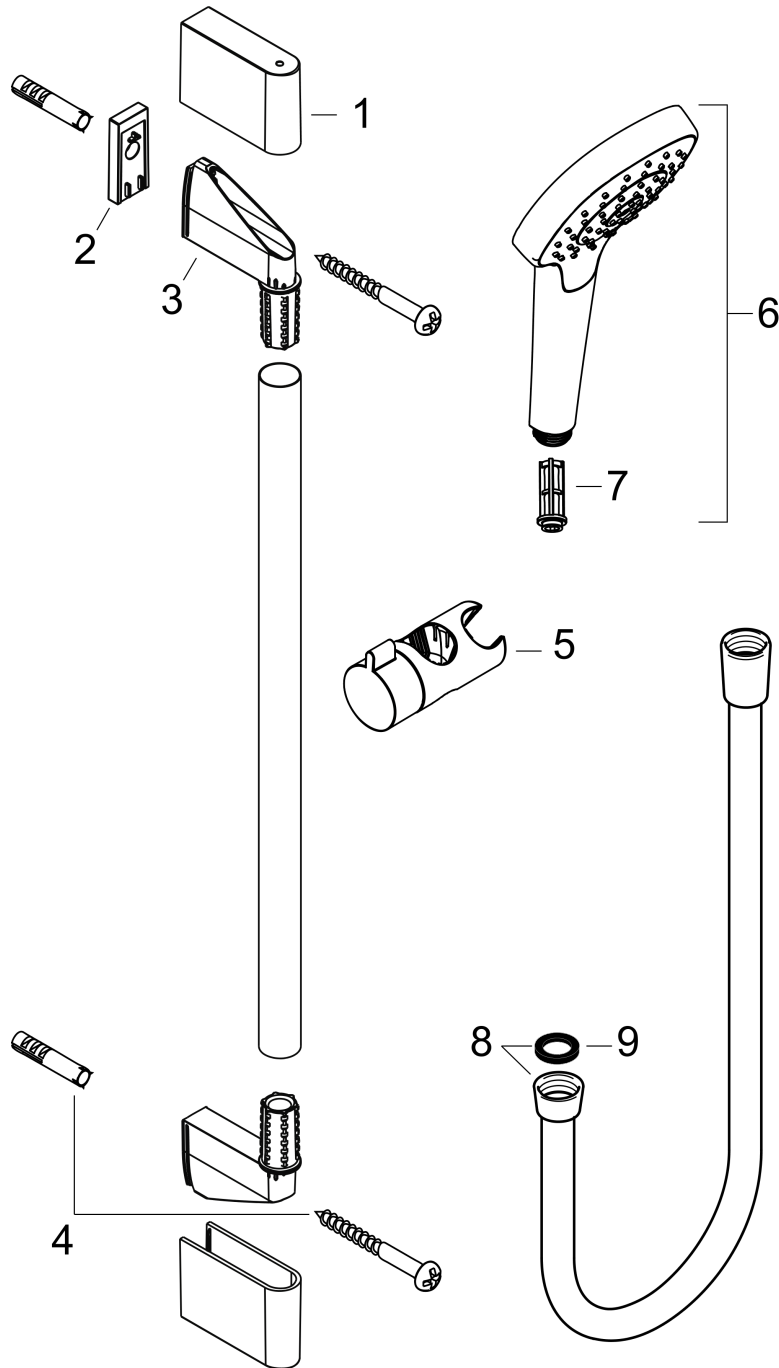

Croma Select E

Shower set 110 Vario with shower bar 65 cm

Surfaces: **White/Chrome** Article Number: **26582400**

Description

product features

- consists of: hand shower, shower bar, shower hose, slider
- shower head size: 110 mm
- spray type: TurboRain, IntenseRain, Rain
- convenient diversion via Select button
- hand shower holder inclination angle can be adjusted by 45°
- maximum flow rate at 3 bar: 14,7 l/min
- minimum flow pressure: 1 bar
- pivot connector prevent hose from tangling
- wall mounting: screw fastening
- wall supports of plastic
- shower bar diameter: 22 mm
- profile stand pipe: round

Technology

Product image

Scale drawing

Croma Select E

Shower set 110 Vario with shower bar 65 cm

Surfaces: **White/Chrome** Article Number: **26582400**

Flowchart

The consumption was measured in combination with the appropriate fittings (thermostat/mixer/in-wall valve) to reflect actual application in practice.

Croma Select E
Shower set 110 Vario with shower bar 65 cm
 Surfaces: **White/Chrome** Article Number: **26582400**

Installation examples

Croma Select E
Shower set 110 Vario with shower bar 65 cm
 Surfaces: **White/Chrome** Article Number: **26582400**

Exploded Drawing

Year of production: >11/14

Croma Select E
Shower set 110 Vario with shower bar 65 cm
 Surfaces: **White/Chrome** Article Number: **26582400**

Spare part list

Year of production: >11/14

| Pos. | Description | Article Number | Price | PU |
|------|------------------------------|----------------|---------|----|
| 1 | cover | 95217000 | € 11,31 | 1 |
| 2 | tile-matching-disk 7 mm | 97450000 | - | 1 |
| 3 | wall support | 95218000 | € 8,45 | 1 |
| 4 | mounting set | 96179000 | € 11,31 | 1 |
| 5 | support, assy | 92366000 | € 35,94 | 1 |
| 6 | handshower | 26812400 | - | 1 |
| 7 | filter insert | 92421000 | € 13,92 | 1 |
| 8 | shower hose Isiflex'B 1,60 m | 28276000 | - | 1 |
| 9 | seal | 98058000 | € 3,21 | 1 |