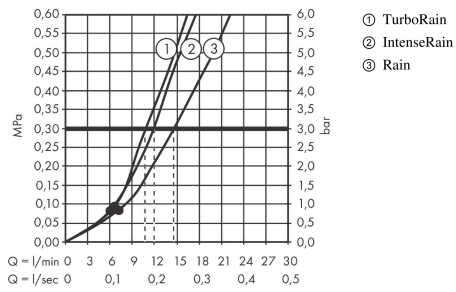

Croma Select E

Shower set 110 Vario with shower bar 65 cm

Surfaces: **White/Chrome** Article Number: **26582400**

Description

product features

- consists of: hand shower, shower bar, shower hose, slider
- shower head size: 110 mm
- spray type: TurboRain, IntenseRain, Rain
- convenient diversion via Select button
- hand shower holder inclination angle can be adjusted by 45°
- maximum flow rate at 3 bar: 14,7 l/min
- minimum flow pressure: 1 bar
- pivot connector prevent hose from tangling
- wall mounting: screw fastening
- wall supports of plastic
- shower bar diameter: 22 mm
- profile stand pipe: round

Technology

Product image

Scale drawing

Croma Select E

Shower set 110 Vario with shower bar 65 cm

Surfaces: **White/Chrome** Article Number: **26582400**

Flowchart

The consumption was measured in combination with the appropriate fittings (thermostat/mixer/in-wall valve) to reflect actual application in practice.

Croma Select E
Shower set 110 Vario with shower bar 65 cm
 Surfaces: **White/Chrome** Article Number: **26582400**

Installation examples

Croma Select E
Shower set 110 Vario with shower bar 65 cm
 Surfaces: **White/Chrome** Article Number: **26582400**