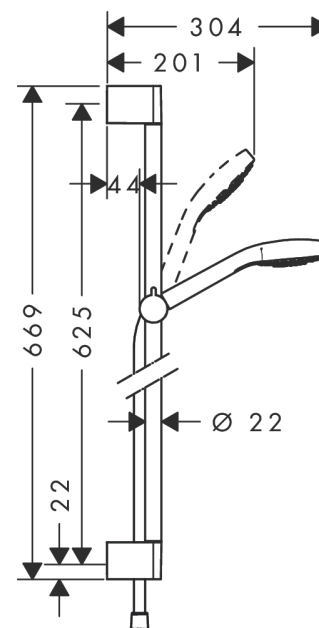

Croma Select E

Shower set 110 Vario with shower bar 65 cm

Surfaces: **White/Chrome** Article Number: **26582400**

Description

product features

- consists of: hand shower, shower bar, shower hose, slider
- shower head size: 110 mm
- spray type: TurboRain, IntenseRain, Rain
- convenient diversion via Select button
- hand shower holder inclination angle can be adjusted by 45°
- maximum flow rate at 3 bar: 14,7 l/min
- minimum flow pressure: 1 bar
- pivot connector prevent hose from tangling
- wall mounting: screw fastening
- wall supports of plastic
- shower bar diameter: 22 mm
- profile stand pipe: round

Technology

Product image

Scale drawing

Croma Select E

Shower set 110 Vario with shower bar 65 cm

Surfaces: **White/Chrome** Article Number: **26582400**

Flowchart

The consumption was measured in combination with the appropriate fittings (thermostat/mixer/in-wall valve) to reflect actual application in practice.

Croma Select E
Shower set 110 Vario with shower bar 65 cm
 Surfaces: **White/Chrome** Article Number: **26582400**

Installation examples

Croma Select E
Shower set 110 Vario with shower bar 65 cm
 Surfaces: **White/Chrome** Article Number: **26582400**

Exploded Drawing

Year of production: >11/14

Croma Select E
Shower set 110 Vario with shower bar 65 cm
 Surfaces: **White/Chrome** Article Number: **26582400**

Spare part list

Year of production: >11/14

| Pos. | Description | Article Number | Price | PU |
|------|------------------------------|----------------|---------|----|
| 1 | cover | 95217000 | € 11,31 | 1 |
| 2 | tile-matching-disk 7 mm | 97450000 | - | 1 |
| 3 | wall support | 95218000 | € 8,45 | 1 |
| 4 | mounting set | 96179000 | € 11,31 | 1 |
| 5 | support, assy | 92366000 | € 35,94 | 1 |
| 6 | handshower | 26812400 | - | 1 |
| 7 | filter insert | 92421000 | € 13,92 | 1 |
| 8 | shower hose Isiflex'B 1,60 m | 28276000 | - | 1 |
| 9 | seal | 98058000 | € 3,21 | 1 |