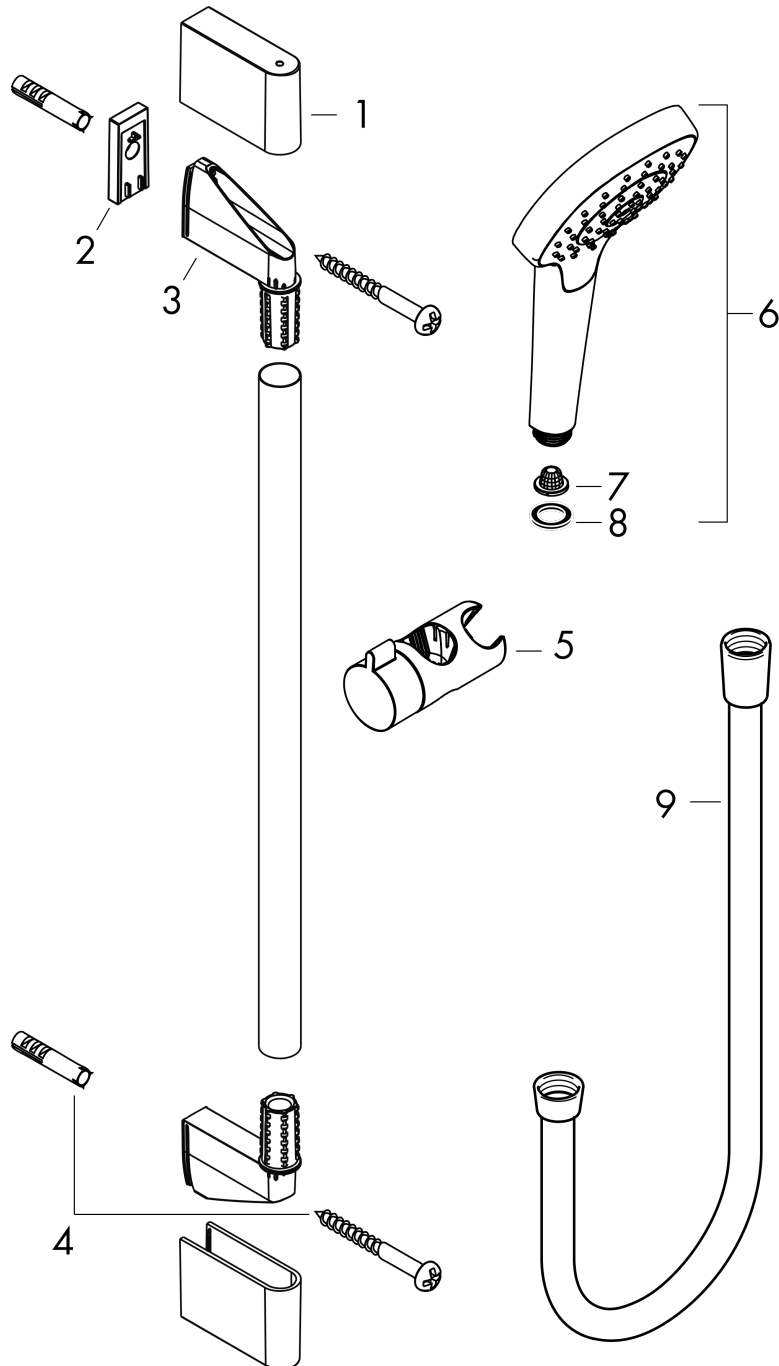

Croma Select S

Shower set 110 Vario with shower bar 65 cm

Surfaces: **White/Chrome** Article Number: **26562400**

Description

product features

- consists of: hand shower, shower bar, shower hose, slider
- shower head size: 110 mm
- spray type: Rain, IntenseRain, TurboRain
- convenient diversion via Select button
- hand shower holder inclination angle can be adjusted by 45°
- maximum flow rate at 3 bar: 15 l/min
- minimum flow pressure: 1 bar
- pivot connector prevent hose from tangling
- wall mounting: screw fastening
- wall supports of plastic
- shower bar diameter: 22 mm
- profile stand pipe: round

Technology

Product image

Scale drawing

Croma Select S
Shower set 110 Vario with shower bar 65 cm
 Surfaces: **White/Chrome** Article Number: **26562400**

Flowchart

The consumption was measured in combination with the appropriate fittings (thermostat/mixer/in-wall valve) to reflect actual application in practice.

Croma Select S
Shower set 110 Vario with shower bar 65 cm
 Surfaces: **White/Chrome** Article Number: **26562400**

Installation examples

Croma Select S
Shower set 110 Vario with shower bar 65 cm
 Surfaces: **White/Chrome** Article Number: **26562400**

Exploded Drawing

Year of production: >07/15

Croma Select S
Shower set 110 Vario with shower bar 65 cm
 Surfaces: **White/Chrome** Article Number: **26562400**

Spare part list

Year of production: >07/15

Pos.	Description	Article Number	Price	PU
1	cover	95217000	€ 11,31	1
2	tile-matching-disk 7 mm	97450000	-	1
3	wall support	95218000	€ 8,45	1
4	mounting set	96179000	€ 11,31	1
5	support, assy	92366000	€ 35,94	1
6	handshower	26802400	-	1
7	filter	92672000	€ 5,24	1
8	seal	98058000	€ 3,21	1
9	shower hose Isiflex'B 1,60 m	28276000	-	1