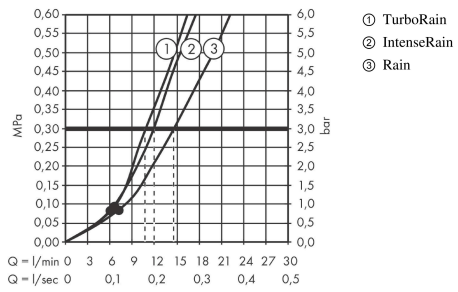

Croma Select S

Shower set 110 Vario with shower bar 65 cm

Surfaces: **White/Chrome** Article Number: **26562400**

Description

product features

- consists of: hand shower, shower bar, shower hose, slider
- shower head size: 110 mm
- spray type: Rain, IntenseRain, TurboRain
- convenient diversion via Select button
- hand shower holder inclination angle can be adjusted by 45°
- maximum flow rate at 3 bar: 15 l/min
- minimum flow pressure: 1 bar
- pivot connector prevent hose from tangling
- wall mounting: screw fastening
- wall supports of plastic
- shower bar diameter: 22 mm
- profile stand pipe: round

Technology

Product image

Scale drawing

Croma Select S
Shower set 110 Vario with shower bar 65 cm
 Surfaces: **White/Chrome** Article Number: **26562400**

Flowchart

The consumption was measured in combination with the appropriate fittings (thermostat/mixer/in-wall valve) to reflect actual application in practice.

Croma Select S
Shower set 110 Vario with shower bar 65 cm
 Surfaces: **White/Chrome** Article Number: **26562400**

Installation examples

Croma Select S
Shower set 110 Vario with shower bar 65 cm
 Surfaces: **White/Chrome** Article Number: **26562400**