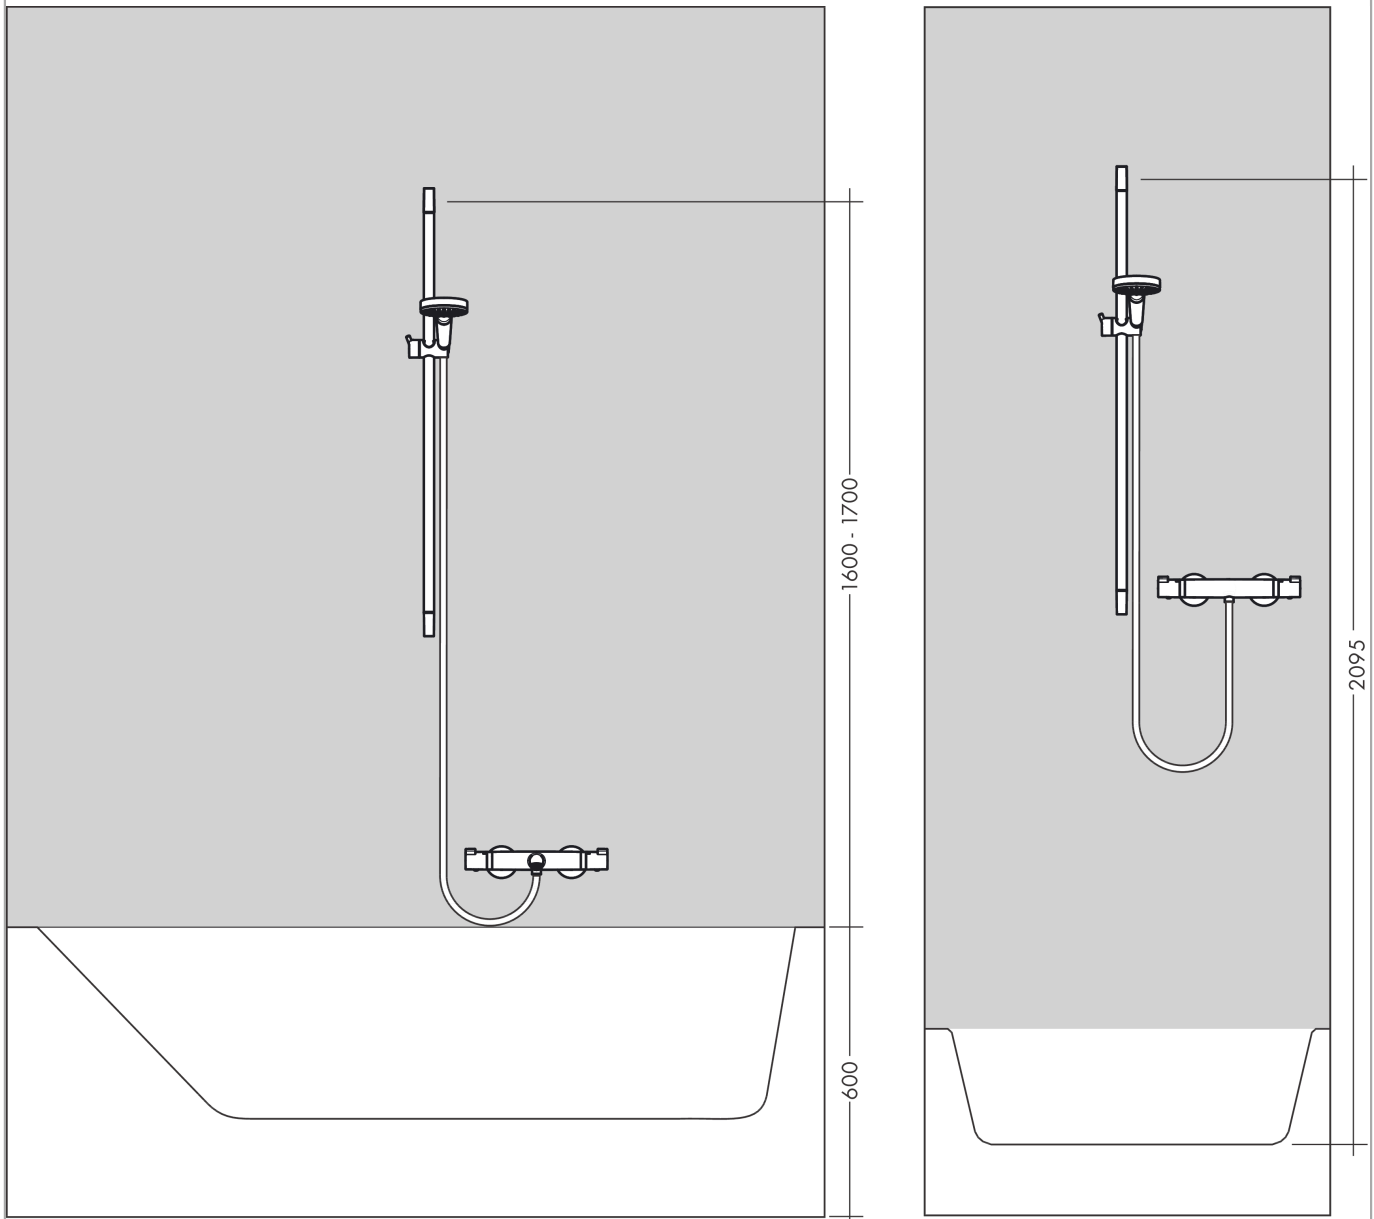

Croma Select S

Shower set 110 Vario with shower bar 65 cm

Surfaces: **White/Chrome** Article Number: **26562400**

Description

product features

- consists of: hand shower, shower bar, shower hose, slider
- shower head size: 110 mm
- spray type: Rain, IntenseRain, TurboRain
- convenient diversion via Select button
- hand shower holder inclination angle can be adjusted by 45°
- maximum flow rate at 3 bar: 15 l/min
- minimum flow pressure: 1 bar
- pivot connector prevent hose from tangling
- wall mounting: screw fastening
- wall supports of plastic
- shower bar diameter: 22 mm
- profile stand pipe: round

Technology

Product image

Scale drawing

Croma Select S
Shower set 110 Vario with shower bar 65 cm
 Surfaces: **White/Chrome** Article Number: **26562400**

Flowchart

The consumption was measured in combination with the appropriate fittings (thermostat/mixer/in-wall valve) to reflect actual application in practice.

Croma Select S
Shower set 110 Vario with shower bar 65 cm
 Surfaces: **White/Chrome** Article Number: **26562400**

Installation examples

Croma Select S
Shower set 110 Vario with shower bar 65 cm
 Surfaces: **White/Chrome** Article Number: **26562400**

Exploded Drawing

Year of production: >07/15

Croma Select S
Shower set 110 Vario with shower bar 65 cm
 Surfaces: **White/Chrome** Article Number: **26562400**

Spare part list

Year of production: >07/15

Pos.	Description	Article Number	Price	PU
1	cover	95217000	€ 11,31	1
2	tile-matching-disk 7 mm	97450000	-	1
3	wall support	95218000	€ 8,45	1
4	mounting set	96179000	€ 11,31	1
5	support, assy	92366000	€ 35,94	1
6	handshower	26802400	-	1
7	filter	92672000	€ 5,24	1
8	seal	98058000	€ 3,21	1
9	shower hose Isiflex'B 1,60 m	28276000	-	1