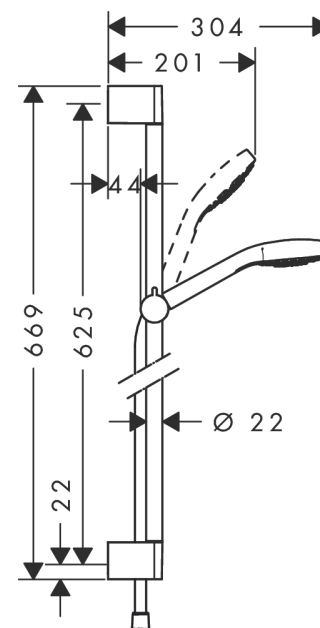

Croma Select S

Shower set 110 Vario with shower bar 65 cm

Surfaces: **White/Chrome** Article Number: **26562400**

Description

product features

- consists of: hand shower, shower bar, shower hose, slider
- shower head size: 110 mm
- spray type: Rain, IntenseRain, TurboRain
- convenient diversion via Select button
- hand shower holder inclination angle can be adjusted by 45°
- maximum flow rate at 3 bar: 15 l/min
- minimum flow pressure: 1 bar
- pivot connector prevent hose from tangling
- wall mounting: screw fastening
- wall supports of plastic
- shower bar diameter: 22 mm
- profile stand pipe: round

Technology

Product image

Scale drawing

Croma Select S
Shower set 110 Vario with shower bar 65 cm
 Surfaces: **White/Chrome** Article Number: **26562400**

Flowchart

The consumption was measured in combination with the appropriate fittings (thermostat/mixer/in-wall valve) to reflect actual application in practice.

Croma Select S
Shower set 110 Vario with shower bar 65 cm
 Surfaces: **White/Chrome** Article Number: **26562400**

Installation examples

Croma Select S
Shower set 110 Vario with shower bar 65 cm
 Surfaces: **White/Chrome** Article Number: **26562400**

Exploded Drawing

Year of production: >07/15

Croma Select S
Shower set 110 Vario with shower bar 65 cm
 Surfaces: **White/Chrome** Article Number: **26562400**

Spare part list

Year of production: >07/15

Pos.	Description	Article Number	Price	PU
1	cover	95217000	€ 11,31	1
2	tile-matching-disk 7 mm	97450000	-	1
3	wall support	95218000	€ 8,45	1
4	mounting set	96179000	€ 11,31	1
5	support, assy	92366000	€ 35,94	1
6	handshower	26802400	-	1
7	filter	92672000	€ 5,24	1
8	seal	98058000	€ 3,21	1
9	shower hose Isiflex'B 1,60 m	28276000	-	1