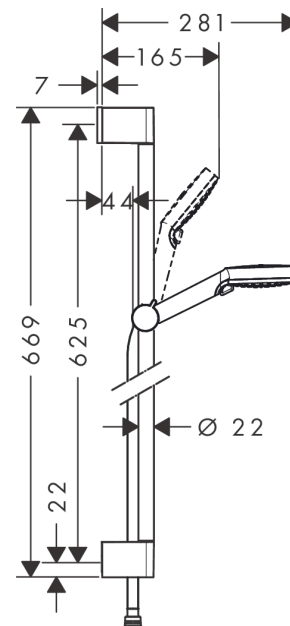

Crometta

Shower set 100 Vario with shower bar 65 cm

Surfaces: **White/Chrome** Article Number: **26532400**

Description

product features

- consists of: hand shower, shower bar, shower hose, slider
- shower head size: 100 mm
- spray type: Rain, IntenseRain
- spray type adjustment by turning spray disc
- hand shower holder inclination angle can be adjusted by 45°
- maximum flow rate at 3 bar: 13,8 l/min
- minimum flow pressure: 1 bar
- pivot connector prevent hose from tangling
- wall mounting: screw fastening
- wall supports of plastic
- shower bar diameter: 22 mm
- profile stand pipe: round
- drilling distance 625 mm

Technology

Product image

Scale drawing

Crometta

Shower set 100 Vario with shower bar 65 cm

Surfaces: **White/Chrome** Article Number: **26532400**

Flowchart

The consumption was measured in combination with the appropriate fittings (thermostat/mixer/ in-wall valve) to reflect actual application in practice.

Crometta
Shower set 100 Vario with shower bar 65 cm
 Surfaces: **White/Chrome** Article Number: **26532400**

Installation examples

Crometta

Shower set 100 Vario with shower bar 65 cm

Surfaces: **White/Chrome** Article Number: **26532400**

Exploded Drawing

Year of production: >11/21

Crometta

Shower set 100 Vario with shower bar 65 cm

Surfaces: **White/Chrome** Article Number: **26532400**

Spare part list

Year of production: >11/21

| Pos. | Description | Article Number | Price | PU |
|------|------------------------------|----------------|---------|----|
| 1 | cover | 95217000 | € 11,31 | 1 |
| 2 | tile-matching-disk 7 mm | 97450000 | - | 1 |
| 3 | wall support | 95218000 | € 8,45 | 1 |
| 4 | mounting set | 96179000 | € 11,31 | 1 |
| 5 | support, assy | 92366000 | € 35,94 | 1 |
| 6 | handshower | 26330400 | - | 1 |
| 7 | filter insert | 97708000 | € 5,24 | 1 |
| 8 | shower hose Isiflex'B 1,60 m | 28276000 | - | 1 |
| 9 | seal | 98058000 | € 3,21 | 1 |