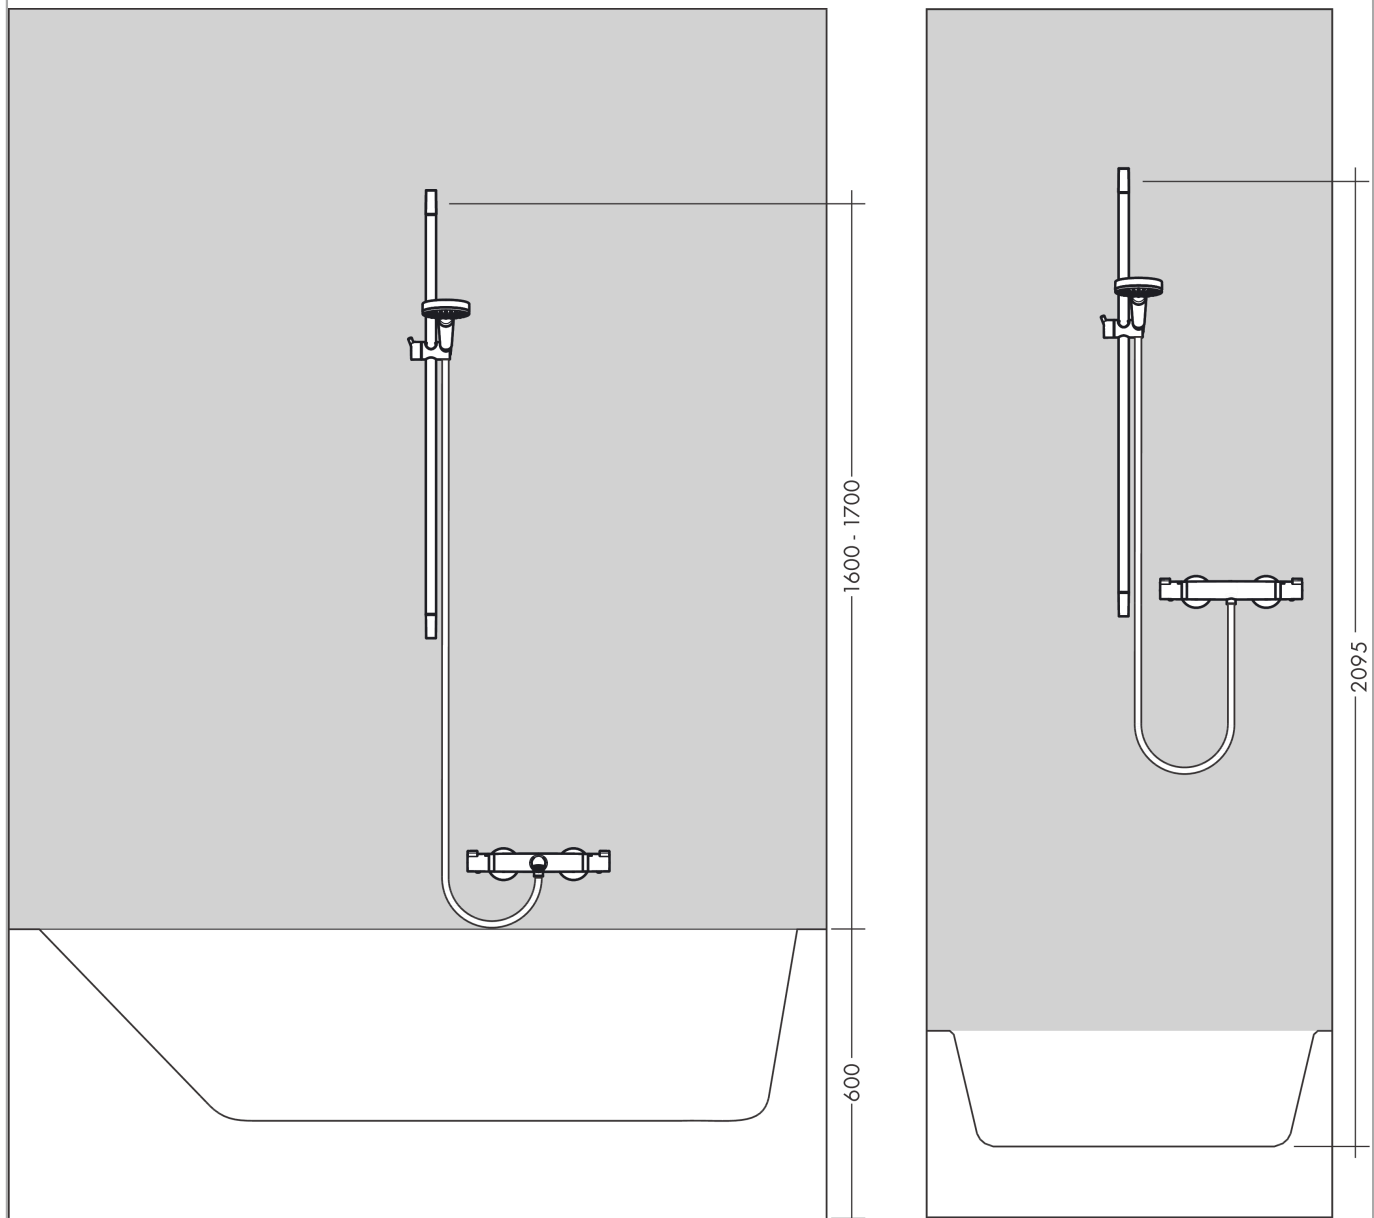

Crometta

Shower set 100 Vario with shower bar 65 cm

Surfaces: **White/Chrome** Article Number: **26532400**

Description

product features

- consists of: hand shower, shower bar, shower hose, slider
- shower head size: 100 mm
- spray type: Rain, IntenseRain
- spray type adjustment by turning spray disc
- hand shower holder inclination angle can be adjusted by 45°
- maximum flow rate at 3 bar: 13,8 l/min
- minimum flow pressure: 1 bar
- pivot connector prevent hose from tangling
- wall mounting: screw fastening
- wall supports of plastic
- shower bar diameter: 22 mm
- profile stand pipe: round
- drilling distance 625 mm

Technology

Product image

Scale drawing

Crometta

Shower set 100 Vario with shower bar 65 cm

Surfaces: **White/Chrome** Article Number: **26532400**

Flowchart

The consumption was measured in combination with the appropriate fittings (thermostat/mixer/ in-wall valve) to reflect actual application in practice.

Crometta
Shower set 100 Vario with shower bar 65 cm
 Surfaces: **White/Chrome** Article Number: **26532400**

Installation examples

Crometta

Shower set 100 Vario with shower bar 65 cm

Surfaces: **White/Chrome** Article Number: **26532400**

Exploded Drawing

Year of production: >11/21

Crometta

Shower set 100 Vario with shower bar 65 cm

Surfaces: **White/Chrome** Article Number: **26532400**

Spare part list

Year of production: >11/21

| Pos. | Description | Article Number | Price | PU |
|------|------------------------------|----------------|---------|----|
| 1 | cover | 95217000 | € 11,31 | 1 |
| 2 | tile-matching-disk 7 mm | 97450000 | - | 1 |
| 3 | wall support | 95218000 | € 8,45 | 1 |
| 4 | mounting set | 96179000 | € 11,31 | 1 |
| 5 | support, assy | 92366000 | € 35,94 | 1 |
| 6 | handshower | 26330400 | - | 1 |
| 7 | filter insert | 97708000 | € 5,24 | 1 |
| 8 | shower hose Isiflex'B 1,60 m | 28276000 | - | 1 |
| 9 | seal | 98058000 | € 3,21 | 1 |