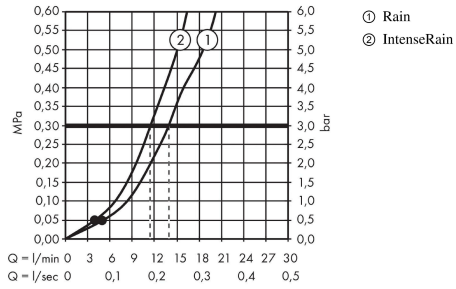

Crometta

Shower set 100 Vario with shower bar 65 cm

Surfaces: **White/Chrome** Article Number: **26532400**

Description

product features

- consists of: hand shower, shower bar, shower hose, slider
- shower head size: 100 mm
- spray type: Rain, IntenseRain
- spray type adjustment by turning spray disc
- hand shower holder inclination angle can be adjusted by 45°
- maximum flow rate at 3 bar: 13,8 l/min
- minimum flow pressure: 1 bar
- pivot connector prevent hose from tangling
- wall mounting: screw fastening
- wall supports of plastic
- shower bar diameter: 22 mm
- profile stand pipe: round
- drilling distance 625 mm

Technology

Product image

Scale drawing

Crometta

Shower set 100 Vario with shower bar 65 cm

Surfaces: **White/Chrome** Article Number: **26532400**

Flowchart

The consumption was measured in combination with the appropriate fittings (thermostat/mixer/ in-wall valve) to reflect actual application in practice.

Crometta
Shower set 100 Vario with shower bar 65 cm
 Surfaces: **White/Chrome** Article Number: **26532400**

Installation examples

Crometta

Shower set 100 Vario with shower bar 65 cm

Surfaces: **White/Chrome** Article Number: **26532400**