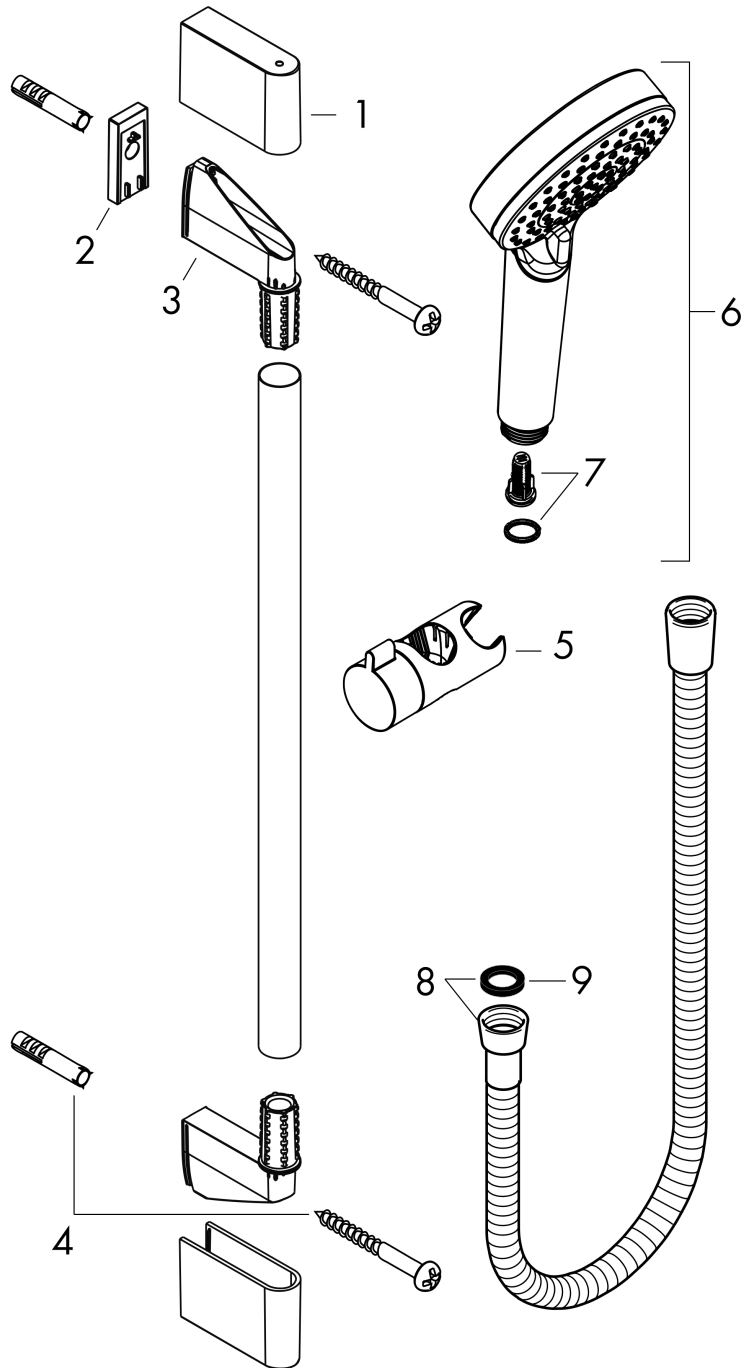

Crometta

Shower set 100 Vario with shower bar 65 cm

Surfaces: **White/Chrome** Article Number: **26532400**

Description

product features

- consists of: hand shower, shower bar, shower hose, slider
- shower head size: 100 mm
- spray type: Rain, IntenseRain
- spray type adjustment by turning spray disc
- hand shower holder inclination angle can be adjusted by 45°
- maximum flow rate at 3 bar: 13,8 l/min
- minimum flow pressure: 1 bar
- pivot connector prevent hose from tangling
- wall mounting: screw fastening
- wall supports of plastic
- shower bar diameter: 22 mm
- profile stand pipe: round
- drilling distance 625 mm

Technology

Product image

Scale drawing

Crometta

Shower set 100 Vario with shower bar 65 cm

Surfaces: **White/Chrome** Article Number: **26532400**

Flowchart

The consumption was measured in combination with the appropriate fittings (thermostat/mixer/ in-wall valve) to reflect actual application in practice.

Crometta
Shower set 100 Vario with shower bar 65 cm
 Surfaces: **White/Chrome** Article Number: **26532400**

Installation examples

Crometta

Shower set 100 Vario with shower bar 65 cm

Surfaces: **White/Chrome** Article Number: **26532400**

Exploded Drawing

Year of production: >11/21

Crometta

Shower set 100 Vario with shower bar 65 cm

Surfaces: **White/Chrome** Article Number: **26532400**

Spare part list

Year of production: >11/21

| Pos. | Description | Article Number | Price | PU |
|------|------------------------------|----------------|---------|----|
| 1 | cover | 95217000 | € 11,31 | 1 |
| 2 | tile-matching-disk 7 mm | 97450000 | - | 1 |
| 3 | wall support | 95218000 | € 8,45 | 1 |
| 4 | mounting set | 96179000 | € 11,31 | 1 |
| 5 | support, assy | 92366000 | € 35,94 | 1 |
| 6 | handshower | 26330400 | - | 1 |
| 7 | filter insert | 97708000 | € 5,24 | 1 |
| 8 | shower hose Isiflex'B 1,60 m | 28276000 | - | 1 |
| 9 | seal | 98058000 | € 3,21 | 1 |