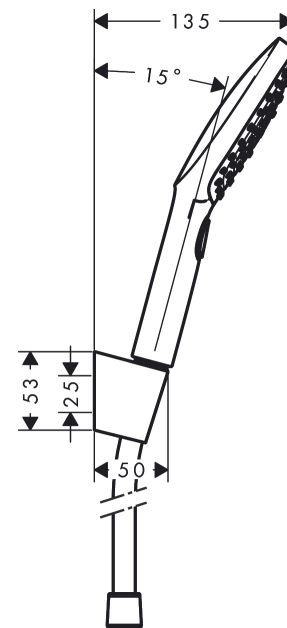

## Raindance Select E

Shower holder set 120 3jet with shower hose 160 cm

Surfaces: **Chrome** Article Number: **26720000**

#### product features

- consists of: hand shower, shower holder, shower hose
- shower head size: 120 mm
- integrated support function
- spray type: RainAir, Rain, Whirl
- convenient diversion via Select button
- maximum flow rate at 3 bar: 14,4 l/min
- minimum flow pressure: 1 bar
- pivot connector prevent hose from tangling
- Shower holder of plastic
- wall mounting: screw fastening
- rinseable screen seal

### Scale drawing

**Exploded Drawing**

Year of production: >10/14

**Raindance Select E**  
**Shower holder set 120 3jet with shower hose 160 cm**  
 Surfaces: **Chrome** Article Number: **26720000**

**Spare part list**

Year of production: >10/14