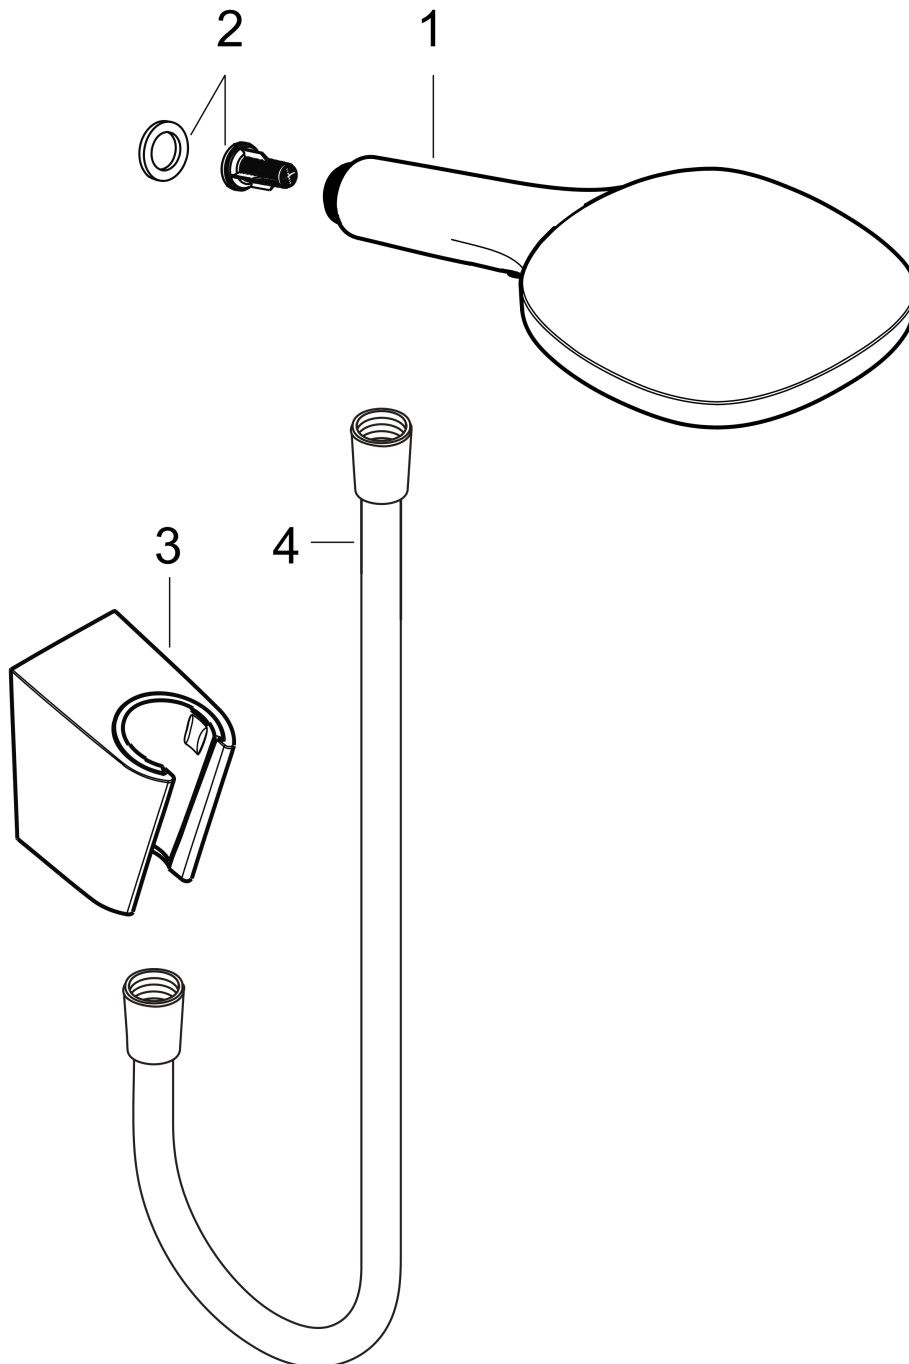

#### product features

- consists of: hand shower, shower holder, shower hose
- shower head size: 120 mm
- integrated support function
- spray type: RainAir, Rain, Whirl
- convenient diversion via Select button
- maximum flow rate at 3 bar: 14,4 l/min
- minimum flow pressure: 1 bar
- pivot connector prevent hose from tangling
- Shower holder of plastic
- wall mounting: screw fastening
- rinseable screen seal

### Scale drawing

### Flowchart

The consumption was measured in combination with the appropriate fittings (thermostat/mixer/ in-wall valve) to reflect actual application in practice.

**Raindance Select E**  
**Shower holder set 120 3jet with shower hose 160 cm**  
 Surfaces: **Chrome** Article Number: **26720000**

**Exploded Drawing**

Year of production: >10/14

**Raindance Select E**  
**Shower holder set 120 3jet with shower hose 160 cm**  
 Surfaces: **Chrome** Article Number: **26720000**

**Spare part list**

Year of production: >10/14