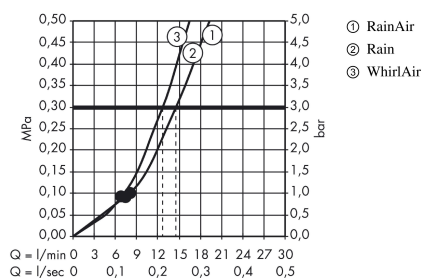

Flowchart

The consumption was measured in combination with the appropriate fittings (thermostat/mixer/ in-wall valve) to reflect actual application in practice.