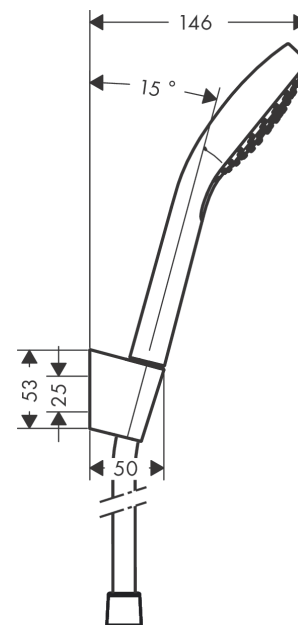

## Croma Select E

Shower holder set 110 Vario with shower hose 125 cm

Surfaces: **White/Chrome** Article Number: **26425400**

#### product features

- consists of: hand shower, shower holder, shower hose
- shower head size: 110 mm
- integrated support function
- spray type: Rain, IntenseRain, TurboRain
- convenient diversion via Select button
- maximum flow rate at 3 bar: 15 l/min
- minimum flow pressure: 1 bar
- pivot connector prevent hose from tangling
- shower hose with conical nut on both ends
- Shower holder of plastic
- wall mounting: screw fastening
- rinseable screen seal

### Scale drawing

Exploded Drawing

Year of production: >10/15

**Croma Select E**  
**Shower holder set 110 Vario with shower hose 125 cm**  
 Surfaces: **White/Chrome** Article Number: **26425400**

**Spare part list**

Year of production: >10/15