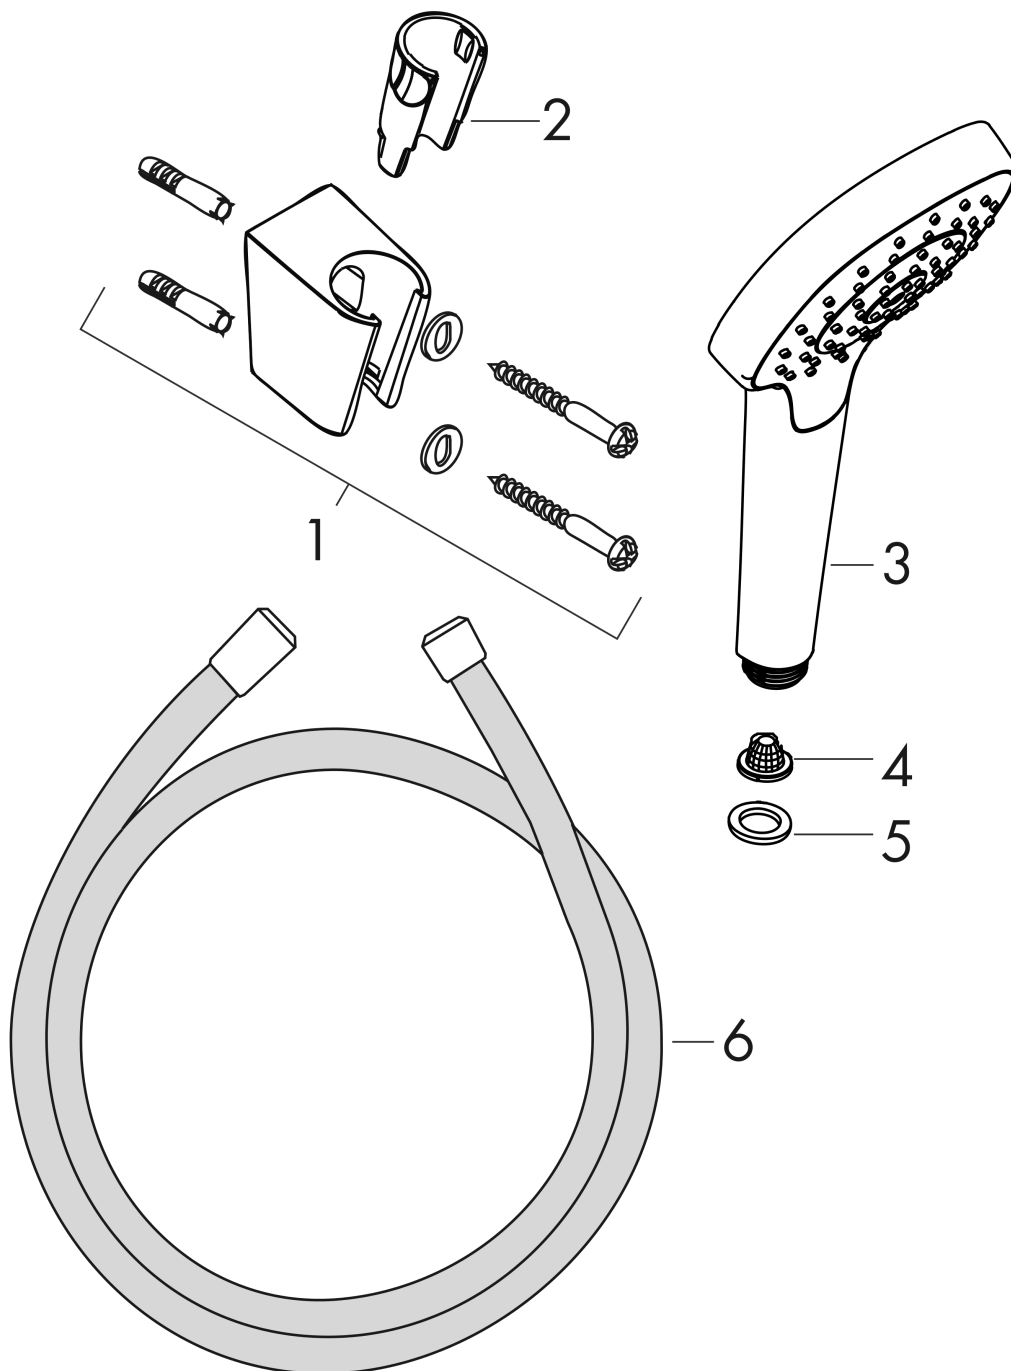

#### product features

- consists of: hand shower, shower holder, shower hose
- shower head size: 110 mm
- integrated support function
- spray type: Rain, IntenseRain, TurboRain
- convenient diversion via Select button
- maximum flow rate at 3 bar: 15 l/min
- minimum flow pressure: 1 bar
- pivot connector prevent hose from tangling
- shower hose with conical nut on both ends
- Shower holder of plastic
- wall mounting: screw fastening
- rinseable screen seal

### Scale drawing

### Flowchart

The consumption was measured in combination with the appropriate fittings (thermostat/mixer/ in-wall valve) to reflect actual application in practice.

**Croma Select E**  
**Shower holder set 110 Vario with shower hose 125 cm**  
 Surfaces: **White/Chrome** Article Number: **26425400**

Exploded Drawing

Year of production: >10/15

**Croma Select E**  
**Shower holder set 110 Vario with shower hose 125 cm**  
 Surfaces: **White/Chrome** Article Number: **26425400**

**Spare part list**

Year of production: >10/15