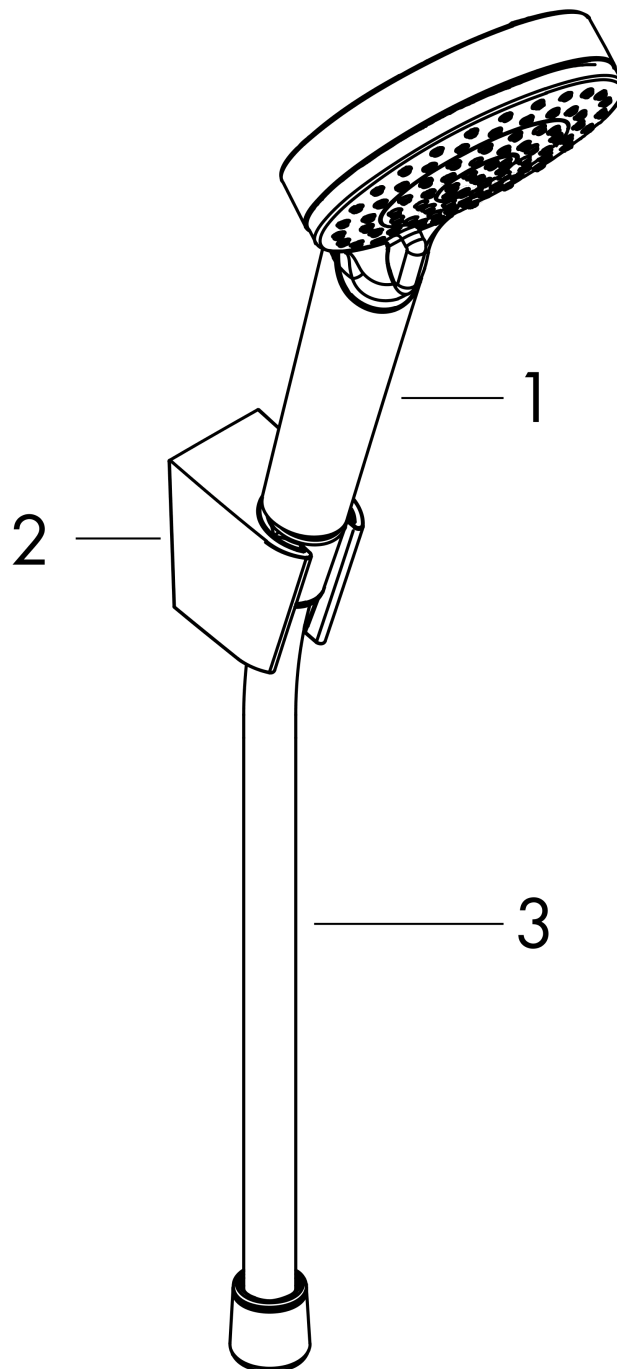

Crometta

Shower holder set 100 Vario with shower hose 160 cm

Surfaces: **White/Chrome** Article Number: **26692400**

Description

product features

- consists of: hand shower, shower holder, shower hose
- shower head size: 100 mm
- integrated support function
- spray type: Rain, IntenseRain
- spray type adjustment by turning spray disc
- maximum flow rate at 3 bar: 13,8 l/min
- minimum flow pressure: 1 bar
- pivot connector prevent hose from tangling
- Shower holder of plastic
- wall mounting: screw fastening
- rinseable screen seal

Technology

Product image

Scale drawing

Flowchart

The consumption was measured in combination with the appropriate fittings (thermostat/mixer/in-wall valve) to reflect actual application in practice.

Crometta
Shower holder set 100 Vario with shower hose 160 cm
 Surfaces: **White/Chrome** Article Number: **26692400**

Exploded Drawing

Year of production: >11/21

Crometta

Shower holder set 100 Vario with shower hose 160 cm

Surfaces: **White/Chrome** Article Number: **26692400**

Spare part list

Year of production: >11/21

Pos.	Description	Article Number	Price	PU
1	handshower	26330400	-	1
2	shower holder	28331000	-	1
3	shower hose Isiflex'B 1,60 m	28276000	-	1