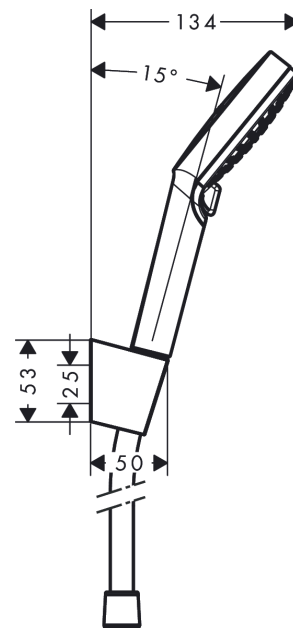

Crometta

Shower holder set 100 Vario with shower hose 160 cm

Surfaces: **White/Chrome** Article Number: **26692400**

Description

product features

- consists of: hand shower, shower holder, shower hose
- shower head size: 100 mm
- integrated support function
- spray type: Rain, IntenseRain
- spray type adjustment by turning spray disc
- maximum flow rate at 3 bar: 13,8 l/min
- minimum flow pressure: 1 bar
- pivot connector prevent hose from tangling
- Shower holder of plastic
- wall mounting: screw fastening
- rinseable screen seal

Technology

Product image

Scale drawing

Flowchart

The consumption was measured in combination with the appropriate fittings (thermostat/mixer/in-wall valve) to reflect actual application in practice.

Crometta
Shower holder set 100 Vario with shower hose 160 cm
 Surfaces: **White/Chrome** Article Number: **26692400**

Exploded Drawing

Year of production: >11/21

Crometta

Shower holder set 100 Vario with shower hose 160 cm

Surfaces: **White/Chrome** Article Number: **26692400**

Spare part list

Year of production: >11/21

Pos.	Description	Article Number	Price	PU
1	handshower	26330400	-	1
2	shower holder	28331000	-	1
3	shower hose Isiflex'B 1,60 m	28276000	-	1