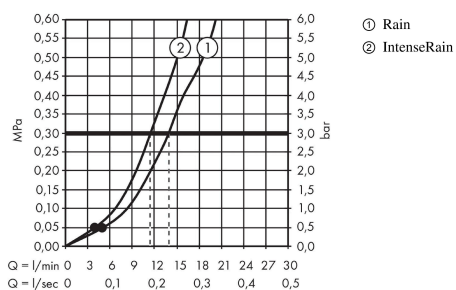

Crometta

Shower holder set 100 Vario with shower hose 160 cm

Surfaces: **White/Chrome** Article Number: **26692400**

Description

product features

- consists of: hand shower, shower holder, shower hose
- shower head size: 100 mm
- integrated support function
- spray type: Rain, IntenseRain
- spray type adjustment by turning spray disc
- maximum flow rate at 3 bar: 13,8 l/min
- minimum flow pressure: 1 bar
- pivot connector prevent hose from tangling
- Shower holder of plastic
- wall mounting: screw fastening
- rinseable screen seal

Technology

Product image

Scale drawing

Flowchart

The consumption was measured in combination with the appropriate fittings (thermostat/mixer/in-wall valve) to reflect actual application in practice.

Crometta
Shower holder set 100 Vario with shower hose 160 cm
 Surfaces: **White/Chrome** Article Number: **26692400**

Exploded Drawing

Year of production: >11/21

Crometta

Shower holder set 100 Vario with shower hose 160 cm

Surfaces: **White/Chrome** Article Number: **26692400**

Spare part list

Year of production: >11/21

Pos.	Description	Article Number	Price	PU
1	handshower	26330400	-	1
2	shower holder	28331000	-	1
3	shower hose Isiflex'B 1,60 m	28276000	-	1