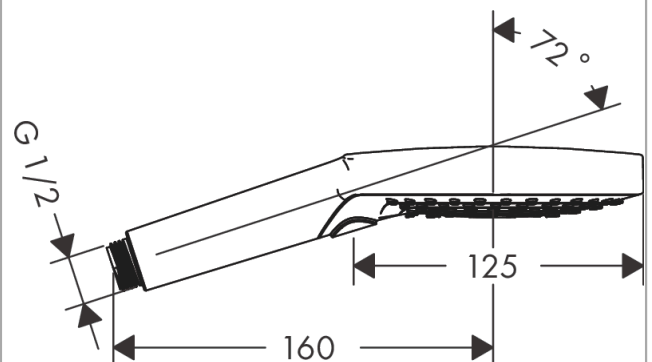

Scale drawing

Flowchart

- ① WhirlAir
- ② PowderRain
- ③ Rain

The consumption was measured in combination with the appropriate fittings (thermostat/mixer/ in-wall valve) to reflect actual application in practice.