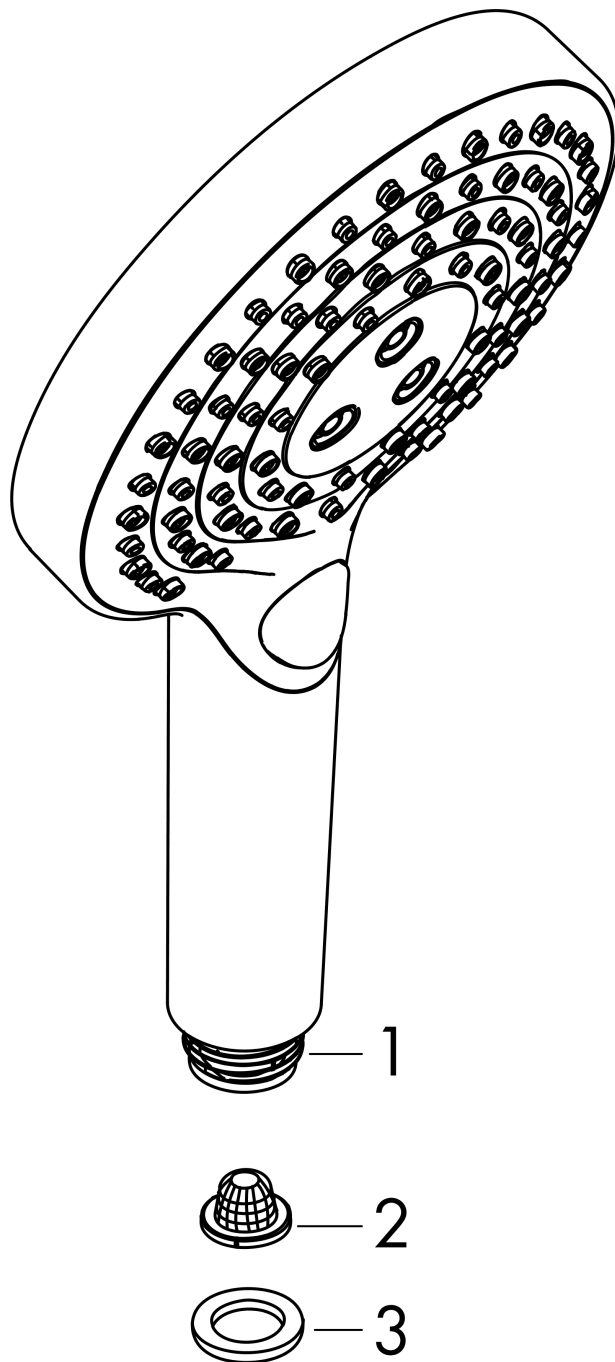

**Raindance Select S**  
**Hand shower 120 3jet PowderRain**  
 Surfaces: **Chrome** Article Number: **26014000**

### product features

- shower head size: 125 mm
- spray type: PowderRain, Rain, Whirl
- convenient diversion via Select button
- easy cleanable plastic spray disc
- maximum flow rate at 3 bar: 11 l/min
- minimum flow pressure: 1,2 bar
- with internal water conduction
- rinseable screen seal
- connection thread G 1/2
- connection dimension: DN15
- suitable for continuous flow water heaters

## Scale drawing

**Exploded Drawing**

Year of production: >04/18

**Raindance Select S**  
**Hand shower 120 3jet PowderRain**  
 Surfaces: **Chrome** Article Number: **26014000**

**Spare part list**

Year of production: >04/18