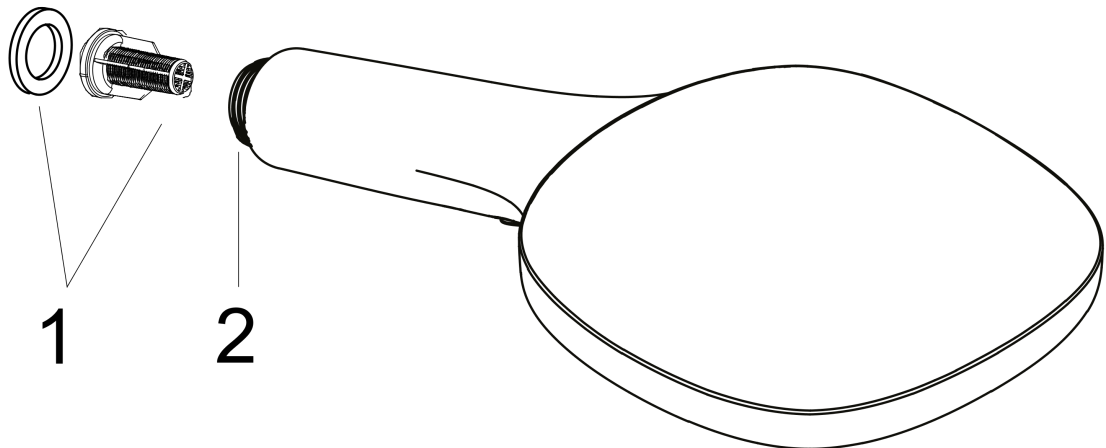

Raindance Select E
Hand shower 120 3jet
Surfaces: **White/Chrome**

Article Number: **26520400**

Exploded Drawing

Year of production: >10/12

Raindance Select E
Hand shower 120 3jet
Surfaces: **White/Chrome**

Article Number: **26520400**

Spare part list

Year of production: >10/12

Pos.	Description	Article Number	Price	PU
1	filter insert	97708000	€ 5,24	1
2	pivoting connection	93089000	€ 13,92	1