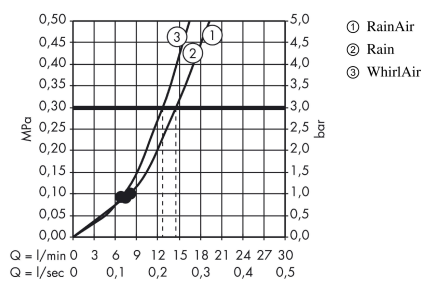

Flowchart

The consumption was measured in combination with the appropriate fittings (thermostat/mixer/ in-wall valve) to reflect actual application in practice.