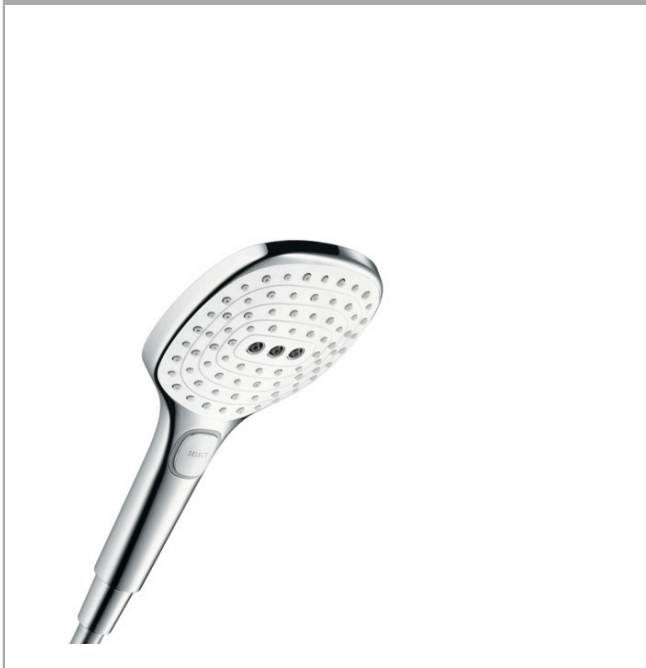

Product image