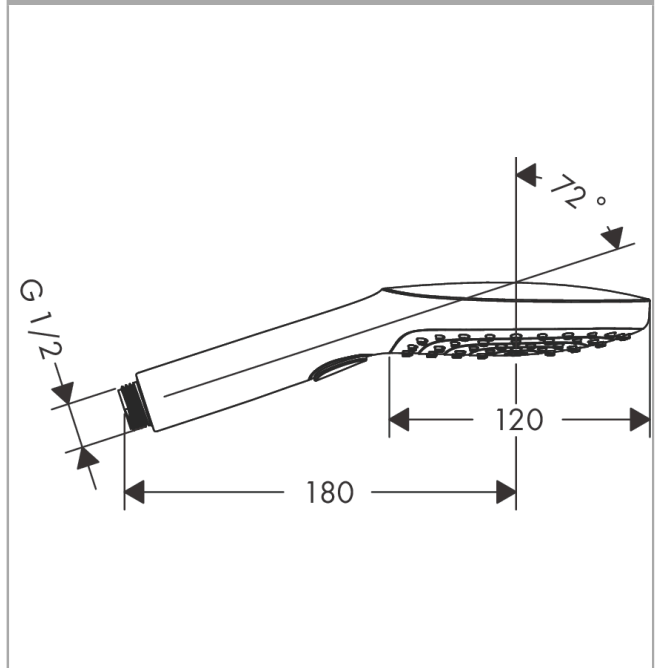

Scale drawing