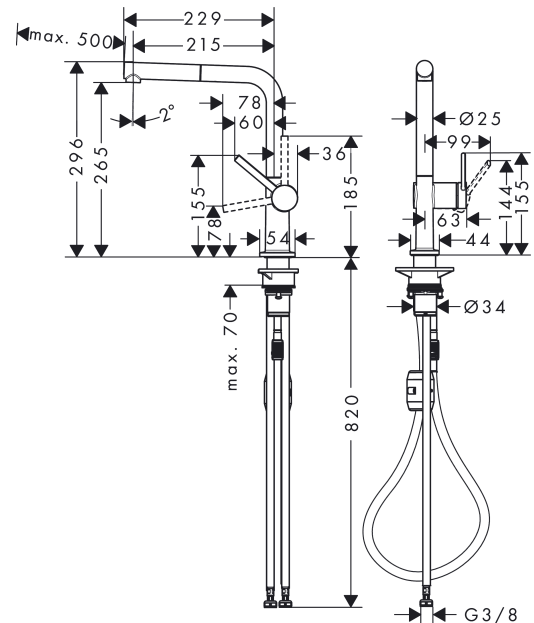

#### product features

- ComfortZone 270
- projection: 215 mm
- spout height: 265 mm
- I-spout
- swivel range adjustable in 4 steps 60°, 110°, 150° or 360°
- laminar spray
- quick connect hose
- connection dimension: DN15
- maximum flow rate at 3 bar: 8 l/min
- ceramic cartridge
- connection type: G 3/8 connections
- temperature limitation adjustable
- integrated non-return valve
- suitable for continuous flow water heaters
- extension length up to 50 cm

### Scale drawing

**Talis M54**

**Single lever kitchen mixer 270, pull-out spout, 1jet**

Surfaces: **Matt Black** Article Number: **72808670**

**Flowchart**

Talis M54

Single lever kitchen mixer 270, pull-out spout, 1jet

Surfaces: **Matt Black** Article Number: **72808670**

Exploded Drawing

Year of production: >04/20

## Talis M54

Single lever kitchen mixer 270, pull-out spout, 1jet

Surfaces: **Matt Black** Article Number: **72808670**