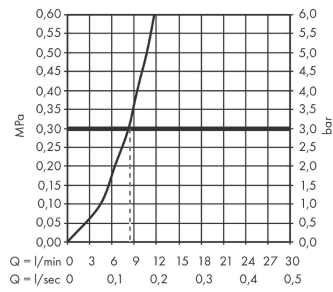

### Scale drawing

**Talis M54**

**Single lever kitchen mixer 270, pull-out spout, 1jet**

Surfaces: **Matt Black** Article Number: **72808670**

**Flowchart**

Talis M54

Single lever kitchen mixer 270, pull-out spout, 1jet