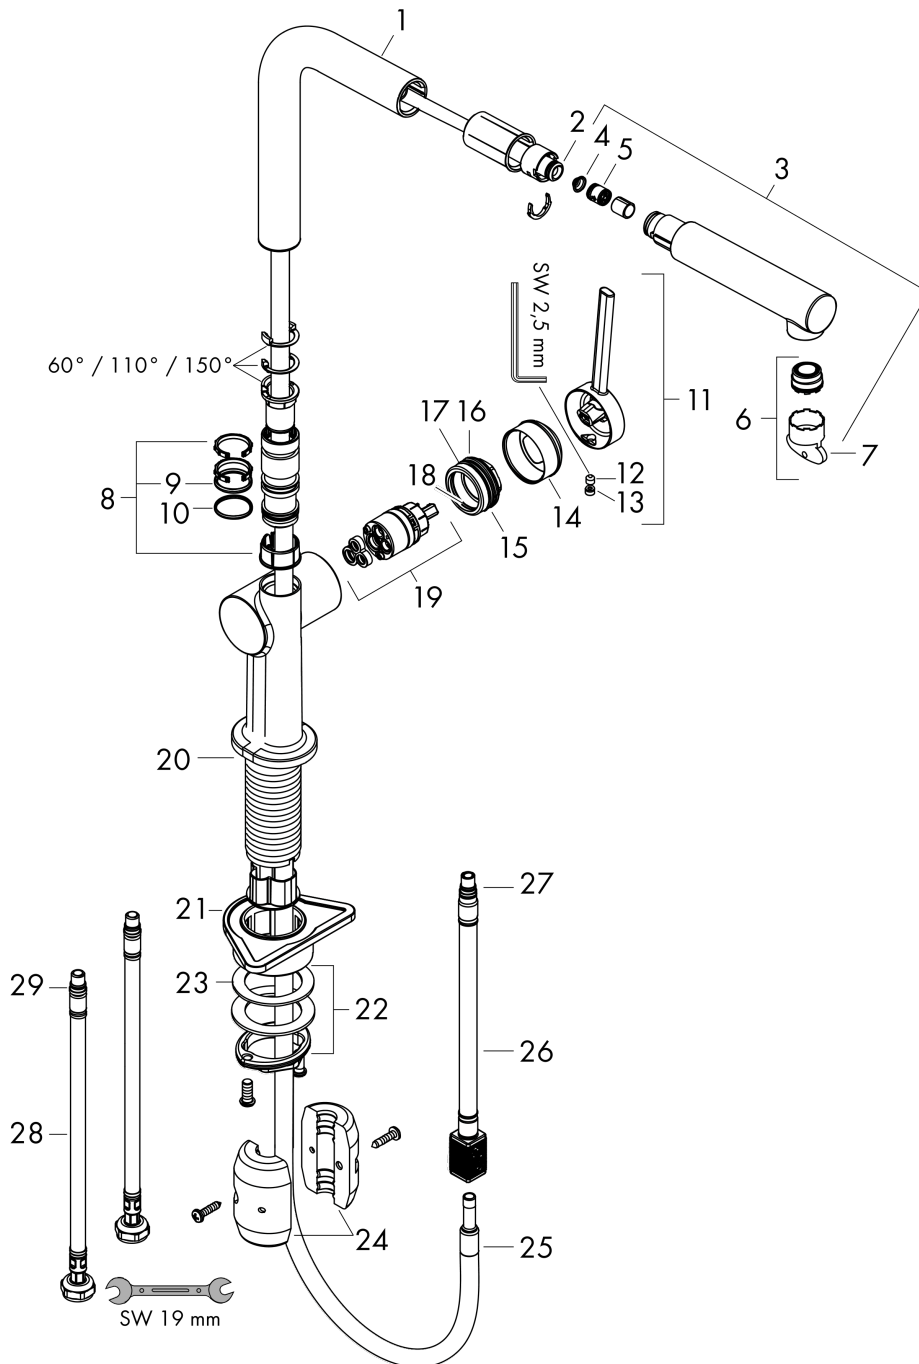

#### product features

- ComfortZone 270
- projection: 215 mm
- spout height: 265 mm
- I-spout
- swivel range adjustable in 4 steps 60°, 110°, 150° or 360°
- laminar spray
- quick connect hose
- connection dimension: DN15
- maximum flow rate at 3 bar: 8 l/min
- ceramic cartridge
- connection type: G 3/8 connections
- temperature limitation adjustable
- integrated non-return valve
- suitable for continuous flow water heaters
- extension length up to 50 cm

### Scale drawing

**Talis M54**

**Single lever kitchen mixer 270, pull-out spout, 1jet**

Surfaces: **Matt Black** Article Number: **72808670**

**Flowchart**

Talis M54

Single lever kitchen mixer 270, pull-out spout, 1jet

Surfaces: **Matt Black** Article Number: **72808670**

Exploded Drawing

Year of production: >04/20

## Talis M54

Single lever kitchen mixer 270, pull-out spout, 1jet

Surfaces: **Matt Black** Article Number: **72808670**