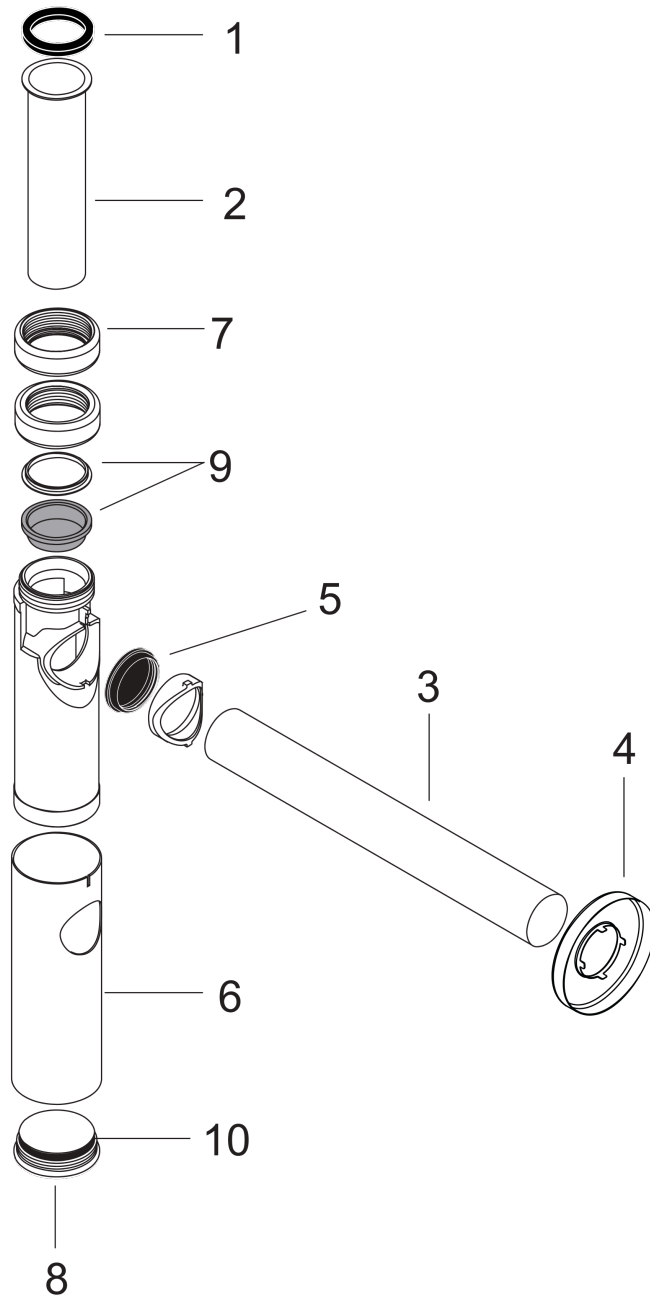

**Design trap Flowstar S**

Finish: **Matt Black** Article Number: **52105670**

**Description**

**product features**

- adjustment distance 60 - 165 mm
- distance to wall 330 mm
- odour trap - backwater height is 75 mm
- connection dimension entry: G 1¼
- connection dimension outlet: DN32

**Design awards**

**Product image**

**Scale drawing**

**Design trap Flowstar S**

Finish: **Matt Black** Article Number: **52105670**

**Exploded Drawing**

Year of production: >11/19

**Design trap Flowstar S**

Finish: **Matt Black** Article Number: **52105670**

**Spare part list**

Year of production: >11/19

Pos.	Description	Article Number	PC	PU
1	seal 1¼"	53971000	1	1
2	sleeve pipe 1¼" 150 mm	96420670	55	1
3	wall pipe 1¼" 500 mm	53493670	99	1
4	escutcheon	96490670	56	1
5	sealed box	96487000	1	1
6	sleeve	96554670	59	1
7	sleeve nut	97702670	54	1
8	plug	97258000	6	1
9	wedge-shaped seal 1¼"	97701000	2	1
10	O-ring 38x2,5	98198000	2	1