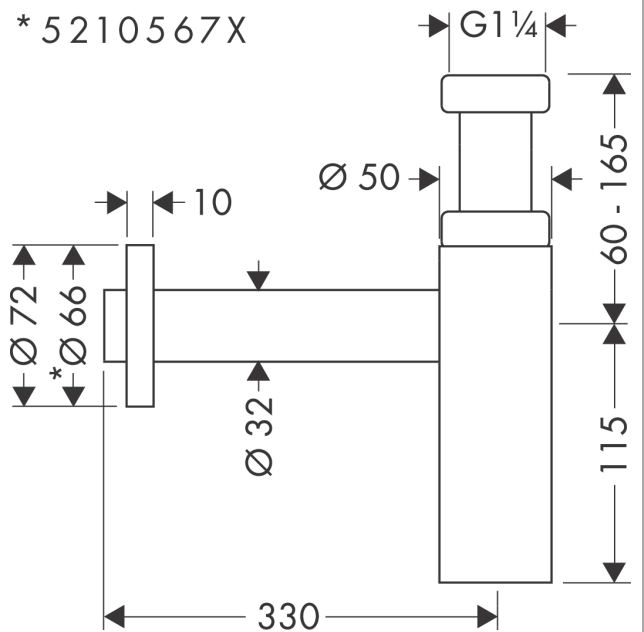

**Design trap Flowstar S**

Finish: **Matt Black** Article Number: **52105670**

**Description**

**product features**

- adjustment distance 60 - 165 mm
- distance to wall 330 mm
- odour trap - backwater height is 75 mm
- connection dimension entry: G 1¼
- connection dimension outlet: DN32

**Design awards**

**Product image**

**Scale drawing**

**Design trap Flowstar S**

Finish: **Matt Black** Article Number: **52105670**

**Exploded Drawing**

Year of production: >11/19

**Design trap Flowstar S**

Finish: **Matt Black** Article Number: **52105670**

**Spare part list**

Year of production: >11/19

Pos.	Description	Article Number	PC	PU
1	seal 1¼"	53971000	1	1
2	sleeve pipe 1¼" 150 mm	96420670	55	1
3	wall pipe 1¼" 500 mm	53493670	99	1
4	escutcheon	96490670	56	1
5	sealed box	96487000	1	1
6	sleeve	96554670	59	1
7	sleeve nut	97702670	54	1
8	plug	97258000	6	1
9	wedge-shaped seal 1¼"	97701000	2	1
10	O-ring 38x2,5	98198000	2	1