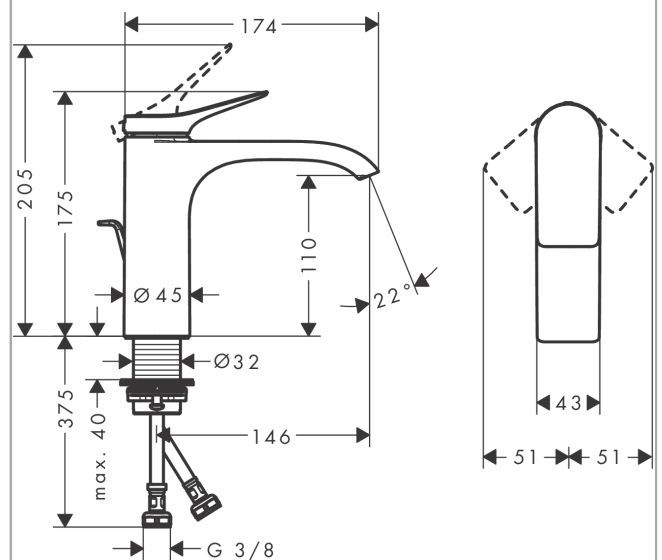

Vivenis

Single lever basin mixer 110 with pop-up waste set

Finish: **Chrome** Article Number: **75020000**

Description

product features

- consists of: single lever basin mixer, waste set
- ComfortZone 110
- projection: 146 mm
- spout height: 110 mm
- handle variant: lever handle
- spray type: WaterfallStream
- maximum flow rate at 3 bar: 5 l/min
- ceramic cartridge
- temperature limitation adjustable
- suitable for continuous flow water heaters
- pop-up waste set G 1¼
- material waste set: metal
- connection type: G ¾ connections
- connection dimension: DN15
- EU taxonomy: max. 6 l/min - Substantial Contribution (SC) possible

Technology

Design awards

reddot winner 2021

Product image

Scale drawing

Vivenis
Single lever basin mixer 110 with pop-up waste set
 Finish: **Chrome** Article Number: **75020000**

Flowchart

Vivenis
Single lever basin mixer 110 with pop-up waste set
 Finish: **Chrome** Article Number: **75020000**

Exploded Drawing

Year of production: >06/21

Vivenis

Single lever basin mixer 110 with pop-up waste set

Finish: **Chrome** Article Number: **75020000**

Spare part list

Year of production: >06/21

Pos.	Description	Article Number	PC	PU
1	handle	94277000	11	1
2	screw cover	93735460	3	1
3	escutcheon	94027000	7	1
4	nut	93995000	7	1
5	O-ring 35x1,5	92114000	2	1
6	cartridge, assy	93897000	12	1
7	seal	95008000	3	1
8	O-ring 35x2	92604000	2	1
9	adapter for cartridge	98750000	4	1
10	O-Ring 30x2	98186000	1	1
11	spray former	94275000	9	1
12	connection hose 450 mm M8x0,75 G3/8	97206000	8	1
13	O-ring 6,6x1,6	93019000	1	1
14	flat seal	98749000	2	1
15	fixing set (Ø 32)	13961000	7	1
16	lever collar	97548000	1	1
17	pull rod	96657000	4	1
a	pop up waste	94139000	99	1
b	fixation extension 35 mm	13898000	12	1