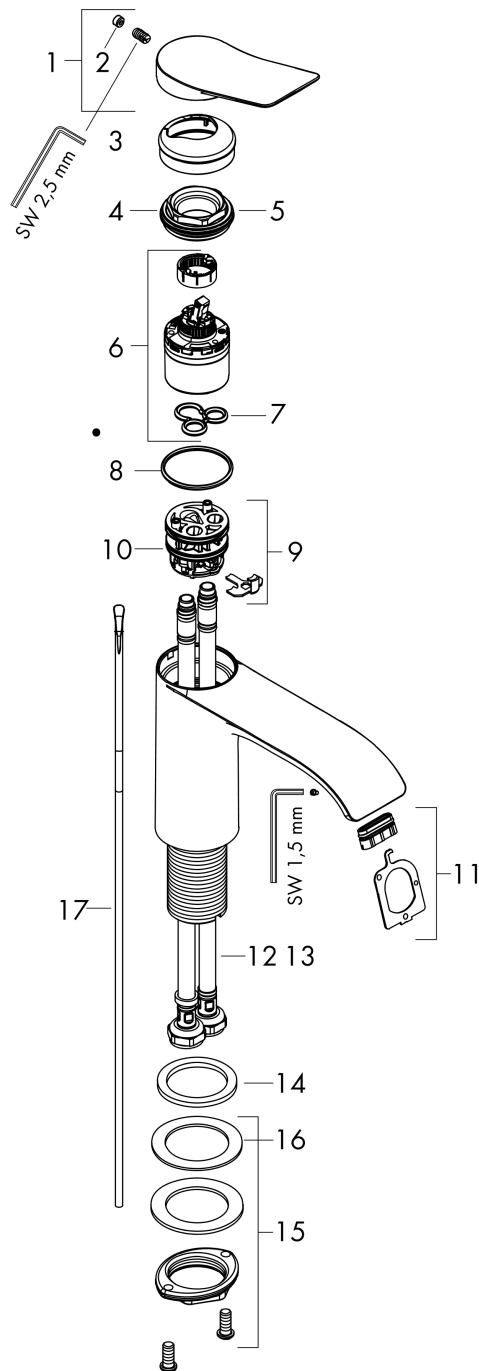

Vivenis

Single lever basin mixer 110 with pop-up waste set

Finish: **Chrome** Article Number: **75020000**

Description

product features

- consists of: single lever basin mixer, waste set
- ComfortZone 110
- projection: 146 mm
- spout height: 110 mm
- handle variant: lever handle
- spray type: WaterfallStream
- maximum flow rate at 3 bar: 5 l/min
- ceramic cartridge
- temperature limitation adjustable
- suitable for continuous flow water heaters
- pop-up waste set G 1¼
- material waste set: metal
- connection type: G ¾ connections
- connection dimension: DN15
- EU taxonomy: max. 6 l/min - Substantial Contribution (SC) possible

Technology

Design awards

reddot winner 2021

Product image

Scale drawing

Vivenis
Single lever basin mixer 110 with pop-up waste set
 Finish: **Chrome** Article Number: **75020000**

Flowchart

Vivenis
Single lever basin mixer 110 with pop-up waste set
 Finish: **Chrome** Article Number: **75020000**

Exploded Drawing

Year of production: >06/21

Vivenis

Single lever basin mixer 110 with pop-up waste set

Finish: **Chrome** Article Number: **75020000**

Spare part list

Year of production: >06/21

Pos.	Description	Article Number	PC	PU
1	handle	94277000	11	1
2	screw cover	93735460	3	1
3	escutcheon	94027000	7	1
4	nut	93995000	7	1
5	O-ring 35x1,5	92114000	2	1
6	cartridge, assy	93897000	12	1
7	seal	95008000	3	1
8	O-ring 35x2	92604000	2	1
9	adapter for cartridge	98750000	4	1
10	O-Ring 30x2	98186000	1	1
11	spray former	94275000	9	1
12	connection hose 450 mm M8x0,75 G3/8	97206000	8	1
13	O-ring 6,6x1,6	93019000	1	1
14	flat seal	98749000	2	1
15	fixing set (Ø 32)	13961000	7	1
16	lever collar	97548000	1	1
17	pull rod	96657000	4	1
a	pop up waste	94139000	99	1
b	fixation extension 35 mm	13898000	12	1