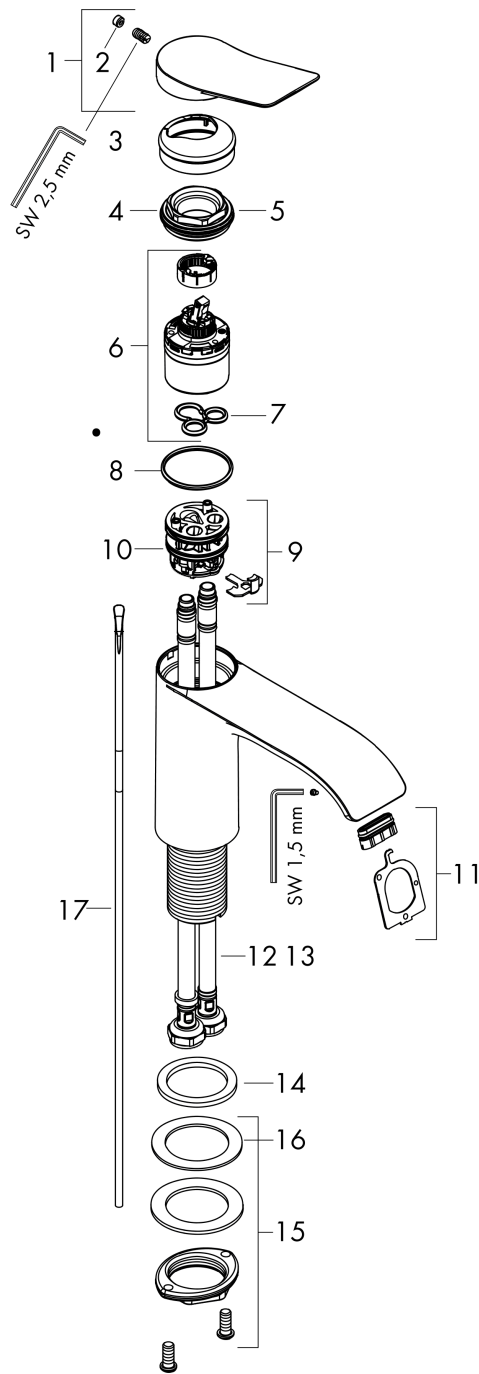

Vivenis

Single lever basin mixer 250 for wash bowls with pop-up waste set

Finish: **Chrome** Article Number: **75040000**

Description

product features

- consists of: single lever basin mixer, waste set
- ComfortZone 250
- projection: 191 mm
- spout height: 251 mm
- handle variant: lever handle
- spray type: WaterfallStream
- maximum flow rate at 3 bar: 5 l/min
- ceramic cartridge
- temperature limitation adjustable
- suitable for continuous flow water heaters
- pop-up waste set G 1¼
- material waste set: metal
- connection type: G ¾ connections
- connection dimension: DN15
- EU taxonomy: max. 6 l/min - Substantial Contribution (SC) possible

Technology

Design awards

reddot winner 2021

Product image

Scale drawing

Vivenis

Single lever basin mixer 250 for wash bowls with pop-up waste set

Finish: **Chrome** Article Number: **75040000**

Flowchart

Vivenis

Single lever basin mixer 250 for wash bowls with pop-up waste set

Finish: **Chrome** Article Number: **75040000**

Exploded Drawing

Year of production: >06/21

Vivenis

Single lever basin mixer 250 for wash bowls with pop-up waste set

Finish: **Chrome** Article Number: **75040000**

Spare part list

Year of production: >06/21

Pos.	Description	Article Number	PC	PU
1	handle	94277000	11	1
2	screw cover	93735460	3	1
3	escutcheon	94027000	7	1
4	nut	93995000	7	1
5	O-ring 35x1,5	92114000	2	1
6	cartridge, assy	93897000	12	1
7	seal	95008000	3	1
8	O-ring 35x2	92604000	2	1
9	adapter for cartridge	98750000	4	1
10	O-Ring 30x2	98186000	1	1
11	spray former	94275000	9	1
12	connection hose 600 mm M8x0,75 G3/8	96556000	7	1
13	O-ring 6,6x1,6	93019000	1	1
14	flat seal	98749000	2	1
15	fixing set (Ø 32)	13961000	7	1
16	lever collar	97548000	1	1
17	pull rod	96657000	4	1
a	pop up waste	94139000	99	1
b	fixation extension 35 mm	13898000	12	1