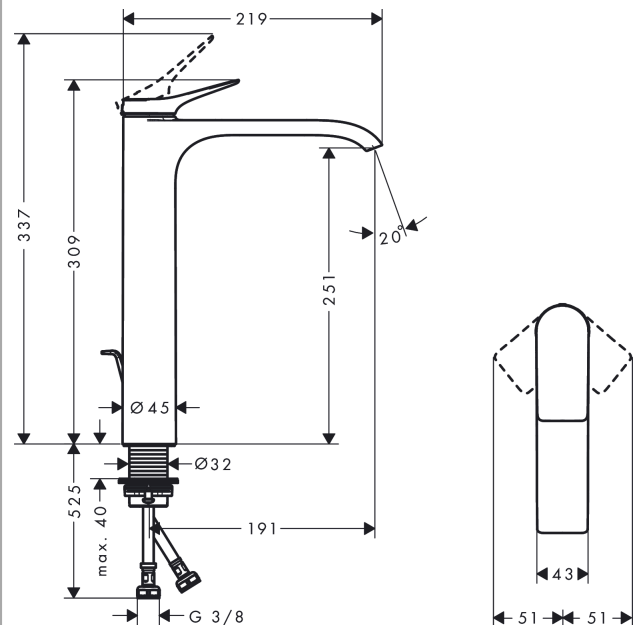

Vivenis

Single lever basin mixer 250 for wash bowls with pop-up waste set

Finish: **Chrome** Article Number: **75040000**

Description

product features

- consists of: single lever basin mixer, waste set
- ComfortZone 250
- projection: 191 mm
- spout height: 251 mm
- handle variant: lever handle
- spray type: WaterfallStream
- maximum flow rate at 3 bar: 5 l/min
- ceramic cartridge
- temperature limitation adjustable
- suitable for continuous flow water heaters
- pop-up waste set G 1¼
- material waste set: metal
- connection type: G ¾ connections
- connection dimension: DN15
- EU taxonomy: max. 6 l/min - Substantial Contribution (SC) possible

Technology

Design awards

reddot winner 2021

Product image

Scale drawing

Vivenis

Single lever basin mixer 250 for wash bowls with pop-up waste set

Finish: **Chrome** Article Number: **75040000**

Flowchart

Vivenis

Single lever basin mixer 250 for wash bowls with pop-up waste set

Finish: **Chrome** Article Number: **75040000**

Exploded Drawing

Year of production: >06/21

Vivenis

Single lever basin mixer 250 for wash bowls with pop-up waste set

Finish: **Chrome** Article Number: **75040000**

Spare part list

Year of production: >06/21

Pos.	Description	Article Number	PC	PU
1	handle	94277000	11	1
2	screw cover	93735460	3	1
3	escutcheon	94027000	7	1
4	nut	93995000	7	1
5	O-ring 35x1,5	92114000	2	1
6	cartridge, assy	93897000	12	1
7	seal	95008000	3	1
8	O-ring 35x2	92604000	2	1
9	adapter for cartridge	98750000	4	1
10	O-Ring 30x2	98186000	1	1
11	spray former	94275000	9	1
12	connection hose 600 mm M8x0,75 G3/8	96556000	7	1
13	O-ring 6,6x1,6	93019000	1	1
14	flat seal	98749000	2	1
15	fixing set (Ø 32)	13961000	7	1
16	lever collar	97548000	1	1
17	pull rod	96657000	4	1
a	pop up waste	94139000	99	1
b	fixation extension 35 mm	13898000	12	1