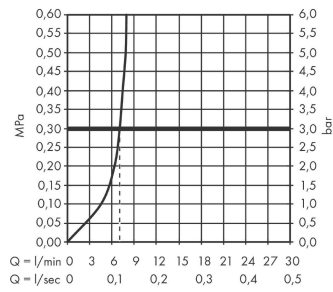

Vivenis
Single lever bidet mixer with pop-up waste set
Finish: **Chrome** Article Number: **75200000**

Flowchart