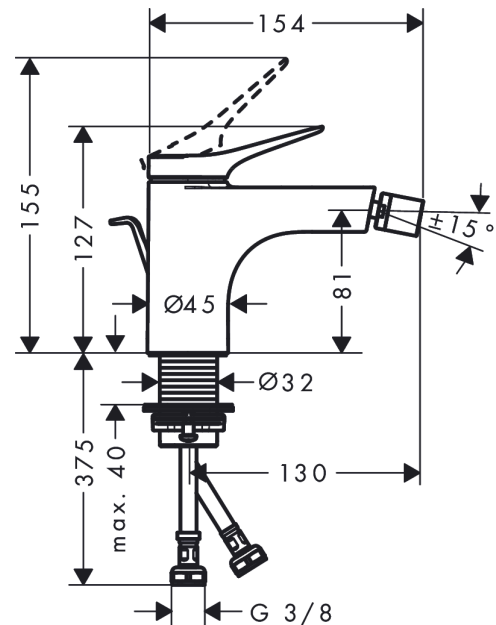

### Single lever bidet mixer with pop-up waste set

Finish: **Chrome** Article Number: **75200000**

##### product features

- consists of: single lever bidet mixer, waste set
- projection: 130 mm
- spout height: 81 mm
- ball-pivot joint
- spray type: laminar spray
- maximum flow rate at 3 bar: 7,5 l/min
- ceramic cartridge
- temperature limitation adjustable
- suitable for continuous flow water heaters
- pop-up waste set G 1¼
- material waste set: metal
- connection type: G ¾ connections
- connection dimension: DN15

#### Scale drawing

**Vivenis**  
**Single lever bidet mixer with pop-up waste set**  
 Finish: **Chrome** Article Number: **75200000**

**Flowchart**

**Vivenis**  
**Single lever bidet mixer with pop-up waste set**  
 Finish: **Chrome** Article Number: **75200000**

#### Spare part list

Year of production: >06/21

Pos.	Description	Article Number	PC	PU
1	handle	94277000	11	1
2	screw cover	93735460	3	1
3	escutcheon	94027000	7	1
4	nut	93995000	7	1
5	O-ring 35x1,5	92114000	2	1
6	cartridge, assy	93897000	12	1
7	seal	95008000	3	1
8	O-ring 35x2	92604000	2	1
9	adapter for cartridge	98750000	4	1
10	O-Ring 30x2	98186000	1	1
11	ball joint	97362000	9	1
12	aerator laminar M16x1 (7 l/min)	97360000	9	1
13	connection hose 450 mm M8x0,75 G3/8	97206000	8	1
14	O-ring 6,6x1,6	93019000	1	1
15	flat seal	98749000	2	1
16	fixing set (Ø 32)	13961000	7	1
17	lever collar	97548000	1	1
18	pull rod	96657000	4	1
a	pop up waste	94139000	99	1
b	fixation extension 35 mm	13898000	12	1