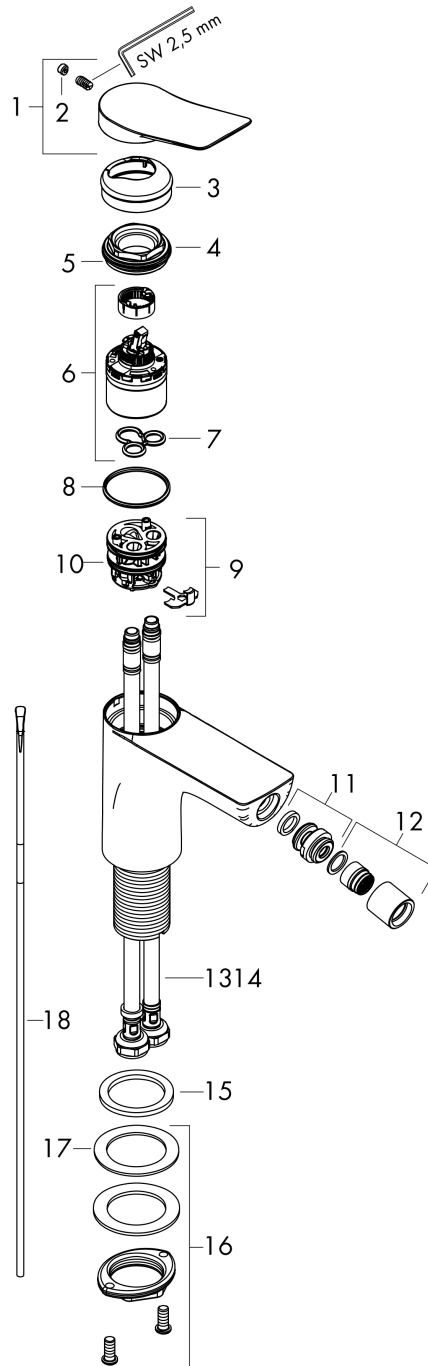

##### product features

- consists of: single lever bidet mixer, waste set
- projection: 130 mm
- spout height: 81 mm
- ball-pivot joint
- spray type: laminar spray
- maximum flow rate at 3 bar: 7,5 l/min
- ceramic cartridge
- temperature limitation adjustable
- suitable for continuous flow water heaters
- pop-up waste set G 1¼
- material waste set: metal
- connection type: G ¾ connections
- connection dimension: DN15

#### Scale drawing

**Vivenis**  
**Single lever bidet mixer with pop-up waste set**  
 Finish: **Chrome** Article Number: **75200000**

**Flowchart**

**Vivenis**  
**Single lever bidet mixer with pop-up waste set**  
 Finish: **Chrome** Article Number: **75200000**

**Exploded Drawing**

Year of production: >06/21

#### Spare part list

Year of production: >06/21

Pos.	Description	Article Number	PC	PU
1	handle	94277000	11	1
2	screw cover	93735460	3	1
3	escutcheon	94027000	7	1
4	nut	93995000	7	1
5	O-ring 35x1,5	92114000	2	1
6	cartridge, assy	93897000	12	1
7	seal	95008000	3	1
8	O-ring 35x2	92604000	2	1
9	adapter for cartridge	98750000	4	1
10	O-Ring 30x2	98186000	1	1
11	ball joint	97362000	9	1
12	aerator laminar M16x1 (7 l/min)	97360000	9	1
13	connection hose 450 mm M8x0,75 G3/8	97206000	8	1
14	O-ring 6,6x1,6	93019000	1	1
15	flat seal	98749000	2	1
16	fixing set (Ø 32)	13961000	7	1
17	lever collar	97548000	1	1
18	pull rod	96657000	4	1
a	pop up waste	94139000	99	1
b	fixation extension 35 mm	13898000	12	1