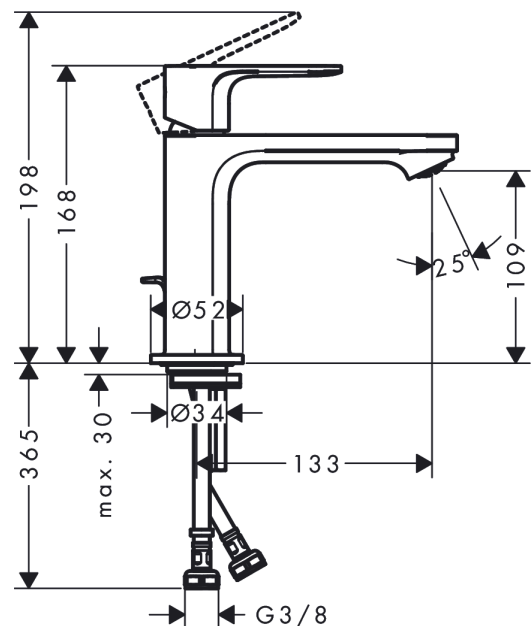

Rebris E

Single lever basin mixer 110 CoolStart with pop-up waste set

Finish: **Chrome** Article Number: **72559000**

Description

product features

- consists of: single lever basin mixer, waste set
- ComfortZone 110
- projection: 133 mm
- spout height: 109 mm
- handle variant: lever handle
- spray type: normal spray
- maximum flow rate at 3 bar: 5 l/min
- ceramic cartridge
- temperature limitation adjustable
- suitable for continuous flow water heaters
- pop-up waste set G 1¼
- material waste set: synthetic
- connection type: G ¾ connections
- connection dimension: DN15
- cold water in basic handle position
- EU taxonomy: max. 6 l/min - Substantial Contribution (SC) possible

Technology

Design awards

Product image

Scale drawing

Rebris E
Single lever basin mixer 110 CoolStart with pop-up waste set
 Finish: **Chrome** Article Number: **72559000**

Flowchart

Rebris E
Single lever basin mixer 110 CoolStart with pop-up waste set
 Finish: **Chrome** Article Number: **72559000**

Exploded Drawing

Year of production: >06/22

Rebris E

Single lever basin mixer 110 CoolStart with pop-up waste set

Finish: **Chrome** Article Number: **72559000**

Spare part list

Year of production: >06/22

Pos.	Description	Article Number	PC	PU
1	handle	94645000	10	1
2	screw cover	95704000	1	1
3	hollow set screw M6x10 DIN 916	96029000	1	1
4	flange	98863000	10	1
5	nut	98864000	9	1
6	O-ring 24x2	98388000	1	1
7	O-ring 27x1,5	92527000	4	1
8	O-ring 25x1,5	98146000	1	1
9	cartridge, assy	95973001	12	1
10	adapter for cartridge	95975000	3	1
11	O-ring 23x2	98398000	1	1
12	aerator M24x1 (5 l/min)	94364000	3	1
13	seal Ø 42	98722000	2	1
14	fixing set	96016000	8	1
15	screw M8 x 68	97736000	2	1
16	connection hose 450 mm M8x0,75 G3/8	97206000	8	1
17	O-ring 6,6x1,6	93019000	1	1
18	pull rod	96657000	4	1
a	pop up waste	92168000	9	1