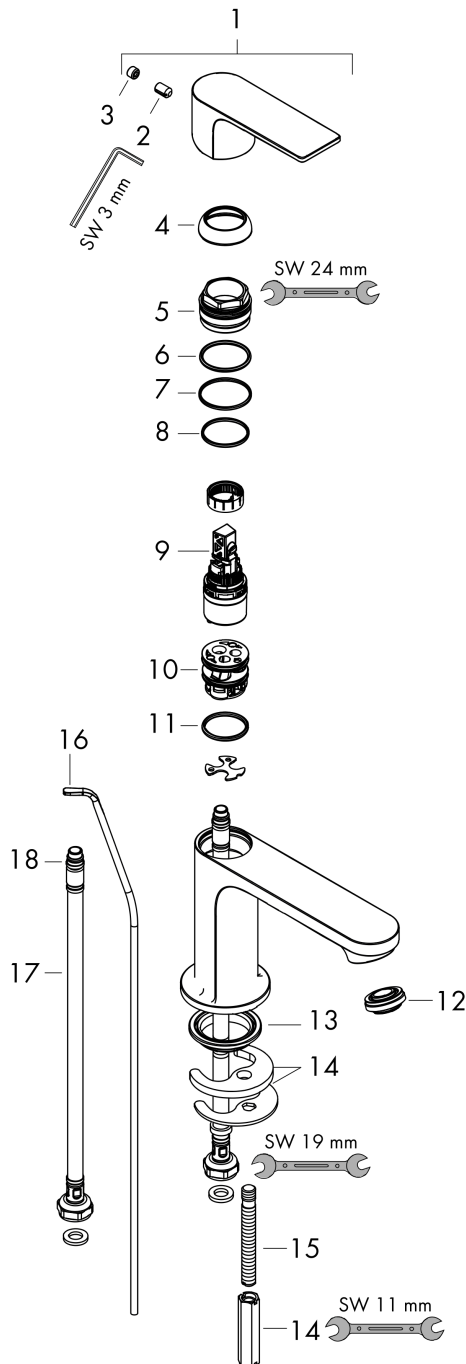

Rebris E

Single lever basin mixer 110 CoolStart with pop-up waste set

Finish: **Chrome** Article Number: **72559000**

Description

product features

- consists of: single lever basin mixer, waste set
- ComfortZone 110
- projection: 133 mm
- spout height: 109 mm
- handle variant: lever handle
- spray type: normal spray
- maximum flow rate at 3 bar: 5 l/min
- ceramic cartridge
- temperature limitation adjustable
- suitable for continuous flow water heaters
- pop-up waste set G 1¼
- material waste set: synthetic
- connection type: G ¾ connections
- connection dimension: DN15
- cold water in basic handle position
- EU taxonomy: max. 6 l/min - Substantial Contribution (SC) possible

Technology

Design awards

Product image

Scale drawing

Rebris E
Single lever basin mixer 110 CoolStart with pop-up waste set
 Finish: **Chrome** Article Number: **72559000**

Flowchart

Rebris E
Single lever basin mixer 110 CoolStart with pop-up waste set
 Finish: **Chrome** Article Number: **72559000**

Exploded Drawing

Year of production: >06/22

Rebris E

Single lever basin mixer 110 CoolStart with pop-up waste set

Finish: **Chrome** Article Number: **72559000**

Spare part list

Year of production: >06/22

Pos.	Description	Article Number	PC	PU
1	handle	94645000	10	1
2	screw cover	95704000	1	1
3	hollow set screw M6x10 DIN 916	96029000	1	1
4	flange	98863000	10	1
5	nut	98864000	9	1
6	O-ring 24x2	98388000	1	1
7	O-ring 27x1,5	92527000	4	1
8	O-ring 25x1,5	98146000	1	1
9	cartridge, assy	95973001	12	1
10	adapter for cartridge	95975000	3	1
11	O-ring 23x2	98398000	1	1
12	aerator M24x1 (5 l/min)	94364000	3	1
13	seal Ø 42	98722000	2	1
14	fixing set	96016000	8	1
15	screw M8 x 68	97736000	2	1
16	connection hose 450 mm M8x0,75 G3/8	97206000	8	1
17	O-ring 6,6x1,6	93019000	1	1
18	pull rod	96657000	4	1
a	pop up waste	92168000	9	1