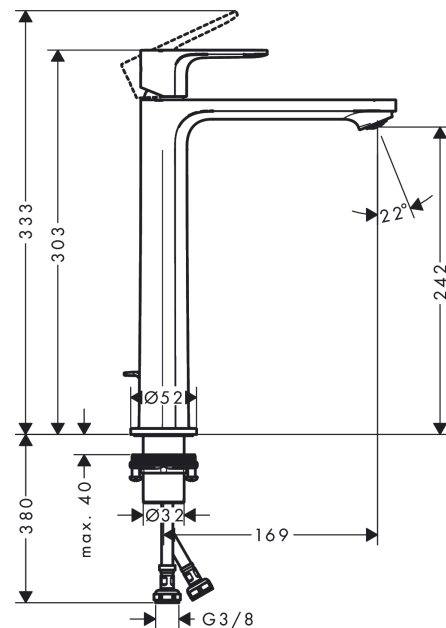

Scale drawing