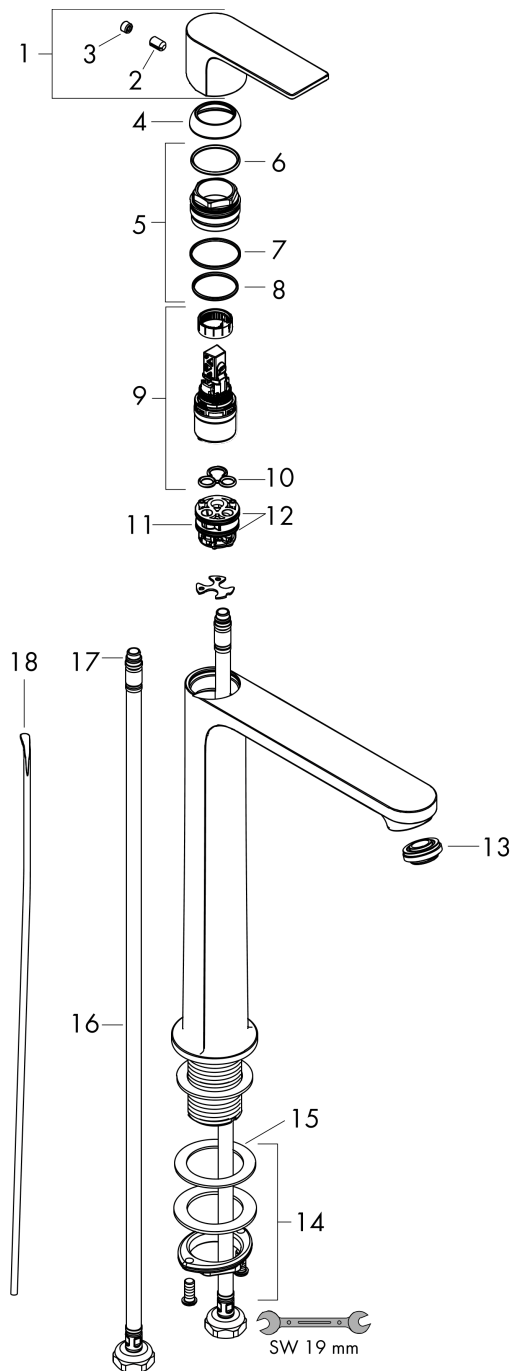

##### product features

- consists of: single lever basin mixer, waste set
- ComfortZone 240
- projection: 169 mm
- spout height: 242 mm
- handle variant: lever handle
- spray type: normal spray
- maximum flow rate at 3 bar: 5 l/min
- ceramic cartridge
- temperature limitation adjustable
- suitable for continuous flow water heaters
- pop-up waste set G 1¼
- material waste set: synthetic
- connection type: G ¾ connections
- connection dimension: DN15
- cold water in basic handle position
- EU taxonomy: max. 6 l/min - Substantial Contribution (SC) possible

#### Scale drawing

**Rebris E**

**Single lever basin mixer 240 CoolStart for wash bowls with pop-up waste set**

Finish: **Chrome** Article Number: **72581000**

**Flowchart**

**Rebris E**

**Single lever basin mixer 240 CoolStart for wash bowls with pop-up waste set**

Finish: **Chrome** Article Number: **72581000**

**Exploded Drawing**

Year of production: >06/22

### Spare part list

Year of production: >06/22

Pos.	Description	Article Number	PC	PU
1	handle	94644000	10	1
2	screw cover	95704000	1	1
3	hollow set screw M6x10 DIN 916	96029000	1	1
4	flange	98863000	10	1
5	nut	98864000	9	1
6	O-ring 24x2	98388000	1	1
7	O-ring 27x1,5	92527000	4	1
8	O-ring 25x1,5	98146000	1	1
9	cartridge, assy	95973001	12	1
10	seal	98865000	8	1
11	adapter for cartridge	95975000	3	1
12	O-ring 23x2	98398000	1	1
13	aerator M24x1 (5 l/min)	94364000	3	1
14	fixing set (Ø 32)	13961000	7	1
15	lever collar	97548000	1	1
16	connection hose 600 mm M8x0,75 G3/8	96556000	7	1
17	O-ring 6,6x1,6	93019000	1	1
18	pull rod	96657000	4	1
a	pop up waste	92168000	9	1
b	fixation extension 35 mm	13898000	12	1
c	lever arm 340mm (ball-Ø12mm)	96324000	7	1