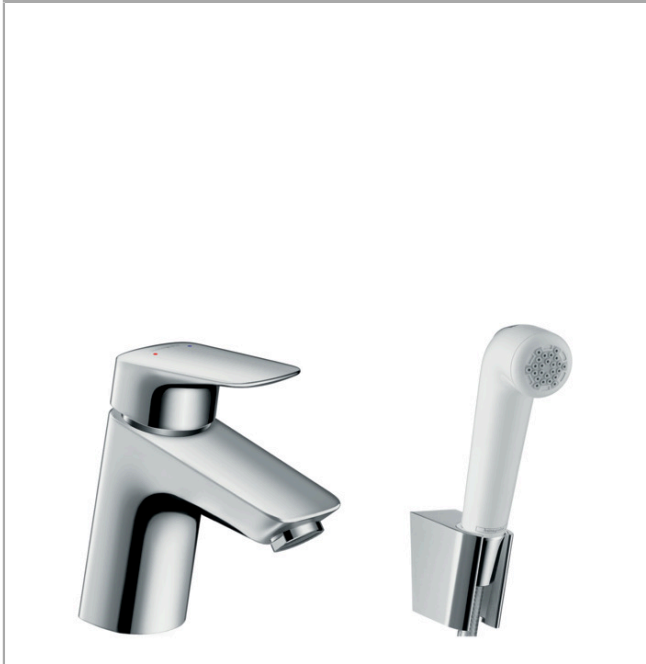

Logis

Single lever basin mixer with bidette hand shower and shower hose 160 cm

Surfaces: **chrome** Article Number: **71290000**

Description

product features

- ComfortZone 70
- flow rate: 5 l/min
- without waste set
- suitable for continuous flow water heaters

Technology

Product image