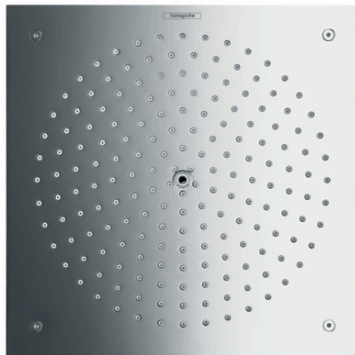

Raindance

Overhead shower 260/260 1jet

Surfaces: **chrome** Article Number: **26472000**

Description

product features

- shower head size: 260 mm
- spray type: RainAir (rain spray enriched with air)
- flow rate RainAir spray (at 0.3 MPa): 15 l/min
- fully chrome-plated spray disc
- material spray disc: metal
- spray disc removeable for cleaning
- installation: flush with the ceiling

Technology

Product image

Scale drawing