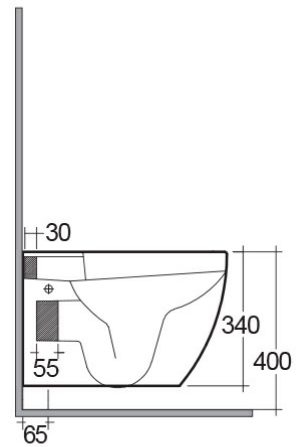

RAK-Metropolitan

Wall Hung | Water Closet

RAK
CERAMICS

Technical specifications

Dimensions: 525 x 337 mm

Weight: 24 Kg

Color: Alpine White

Trap type: P trap

Trapway type: Concealed

Seat cover options: ABS AND UREA

Bowl shape: Rounded rectangular

Soft close: yes

Dual flush: yes

Suites: [RAK-METROPOLITAN](#)

Dimensions: All measurements are in millimeters and are subject to normal manufacturing variations.
 Note: Due to a continuing development programme to improve design and performance, the manufacturer reserves all rights to vary specifications without prior information.
 Please note accessories are for photographic use only.