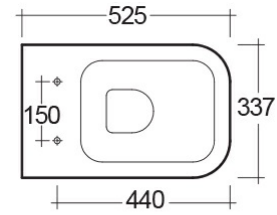

RAK-Metropolitan

Wall Hung | Water Closet

RAK
CERAMICS

Technical specifications

Dimensions: 525 x 337 mm

Weight: 24 Kg

Color: Alpine White

Trap type: P trap

Trapway type: Concealed

Seat cover options: ABS AND UREA

Bowl shape: Rounded rectangular

Soft close: yes

Dual flush: yes

Suites: [RAK-METROPOLITAN](#)

Dimensions: All measurements are in millimeters and are subject to normal manufacturing variations.
 Note: Due to a continuing development programme to improve design and performance, the manufacturer reserves all rights to vary specifications without prior information.
 Please note accessories are for photographic use only.