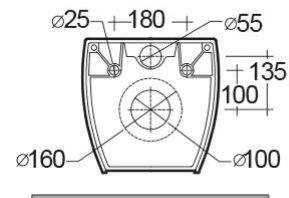

RAK-Metropolitan

Wall Hung | Water Closet

RAK
CERAMICS

Technical specifications

Dimensions: 525 x 337 mm

Weight: 24 Kg

Color: Alpine White

Trap type: P trap

Trapway type: Concealed

Seat cover options: ABS AND UREA

Bowl shape: Rounded rectangular

Soft close: yes

Dual flush: yes

Suites: [RAK-METROPOLITAN](#)

Dimensions: All measurements are in millimeters and are subject to normal manufacturing variations.
 Note: Due to a continuing development programme to improve design and performance, the manufacturer reserves all rights to vary specifications without prior information.
 Please note accessories are for photographic use only.