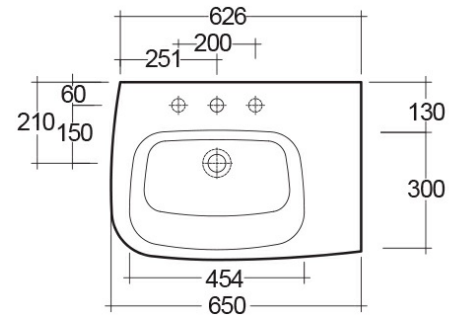

### Technical specifications

Dimensions: 626 x 300 mm

Weight: 0 Kg

Color: Alpine White

Shape of basin: Rounded rectangular

Overflow hole: yes

Suites: [RAK-ONE](#)

Dimensions: All measurements are in millimeters and are subject to normal manufacturing variations.  
Note: Due to a continuing development programme to improve design and performance, the manufacturer reserves all rights to vary specifications without prior information.  
Please note accessories are for photographic use only.