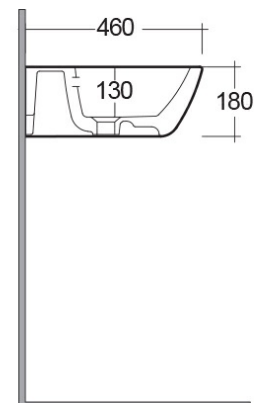

## Wash basin | Counter Top

**RAK**  
CERAMICS

### Technical specifications

Dimensions: 626 x 300 mm

Weight: 0 Kg

Color: Alpine White

Shape of basin: Rounded rectangular

Overflow hole: yes

Suites: [RAK-ONE](#)

Dimensions: All measurements are in millimeters and are subject to normal manufacturing variations.  
Note: Due to a continuing development programme to improve design and performance, the manufacturer reserves all rights to vary specifications without prior information.  
Please note accessories are for photographic use only.