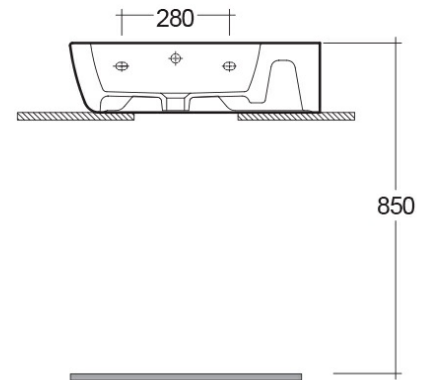

### Technical specifications

Dimensions: 626 x 300 mm

Weight: 0 Kg

Color: Alpine White

Shape of basin: Rounded rectangular

Overflow hole: yes

Suites: [RAK-ONE](#)

Dimensions: All measurements are in millimeters and are subject to normal manufacturing variations.  
Note: Due to a continuing development programme to improve design and performance, the manufacturer reserves all rights to vary specifications without prior information.  
Please note accessories are for photographic use only.