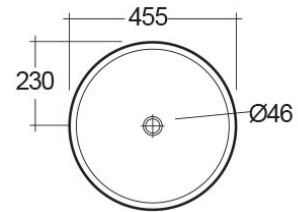

RAK-DIANA

Wash basin | Counter Top

RAK
CERAMICS

Technical specifications

Dimensions: 455 x 160 mm

Weight: 6 Kg

Color: Alpine White

Shape of basin: Round

Code Name

LADI00001 DIANA WASH BASIN COUNTER TOP BOWL 45CM

Dimensions: All dimensions in mm tolerance $\pm 5\%$ for below 200mm and $\pm 3\%$ for above 200mm.

Note: Due to a continuing development programme to improve design and performance, the manufacturer reserves all rights to vary specifications without prior information.