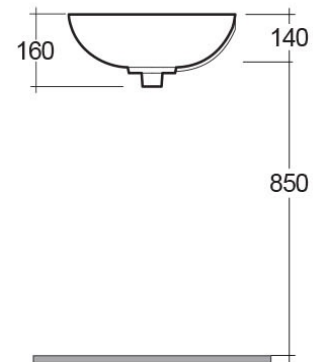

RAK-DIANA

Wash basin | Counter Top

RAK
CERAMICS

Technical specifications

Dimensions: 455 x 160 mm

Weight: 6 Kg

Color: Alpine White

Shape of basin: Round

Code Name

LADI00001 DIANA WASH BASIN COUNTER TOP BOWL 45CM

Dimensions: All dimensions in mm tolerance $\pm 5\%$ for below 200mm and $\pm 3\%$ for above 200mm.

Note: Due to a continuing development programme to improve design and performance, the manufacturer reserves all rights to vary specifications without prior information.