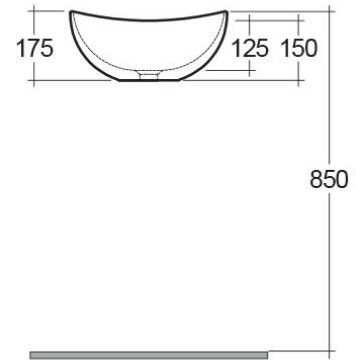

RAK-REEMA

Wash basin | Counter Top

RAK
CERAMICS

Technical specifications

Dimensions: 395 x 325 mm

Weight: 4 Kg

Color: Alpine White

Shape of basin: Oval

Code	Name
------	------

LARE00001	REEMA WASH BASIN COUNTER TOP BOWL 39CM
-----------	---

Dimensions: All dimensions in mm tolerance $\pm 5\%$ for below 200mm and $\pm 3\%$ for above 200mm.

Note: Due to a continuing development programme to improve design and performance, the manufacturer reserves all rights to vary specifications without prior information.