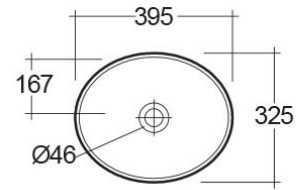

RAK-REEMA

Wash basin | Counter Top

RAK
CERAMICS

Technical specifications

Dimensions: 395 x 325 mm

Weight: 4 Kg

Color: Alpine White

Shape of basin: Oval

Code	Name
------	------

LARE00001	REEMA WASH BASIN COUNTER TOP BOWL 39CM
-----------	---

Dimensions: All dimensions in mm tolerance $\pm 5\%$ for below 200mm and $\pm 3\%$ for above 200mm.

Note: Due to a continuing development programme to improve design and performance, the manufacturer reserves all rights to vary specifications without prior information.