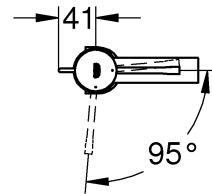

34 294

32 899

23 379

32 898

23 541

23 799

32 628

		32 901	
	150°		90°
	0°		0°
	360°		360°

1

2

3

	07 052	180mm
	*07 341	350mm

*19 017	13mm
	

A series of horizontal lines for writing, consisting of 20 parallel lines spaced evenly down the page.

Pure Freude an Wasser

GROHE
WAVES