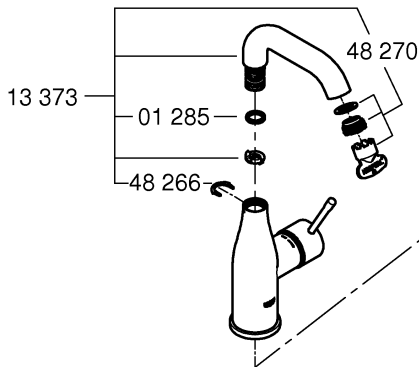

1

2

3

	07 052	180mm
	*07 341	350mm

*19 017	13mm
	

A series of horizontal lines for writing, consisting of 20 parallel lines spaced evenly down the page.

Pure Freude an Wasser

GROHE
WAVES