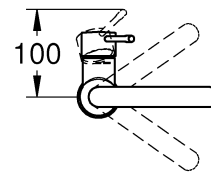

34 294

32 899

23 379

32 898

23 541

23 799

32 628

		32 901	
	150°		90°
	0°		0°
	360°		360°

1

2

3

	07 052	180mm
	*07 341	350mm

*19 017	13mm
	

A series of horizontal lines for writing, consisting of 20 parallel lines spaced evenly down the page.

Pure Freude an Wasser

GROHE
WAVES