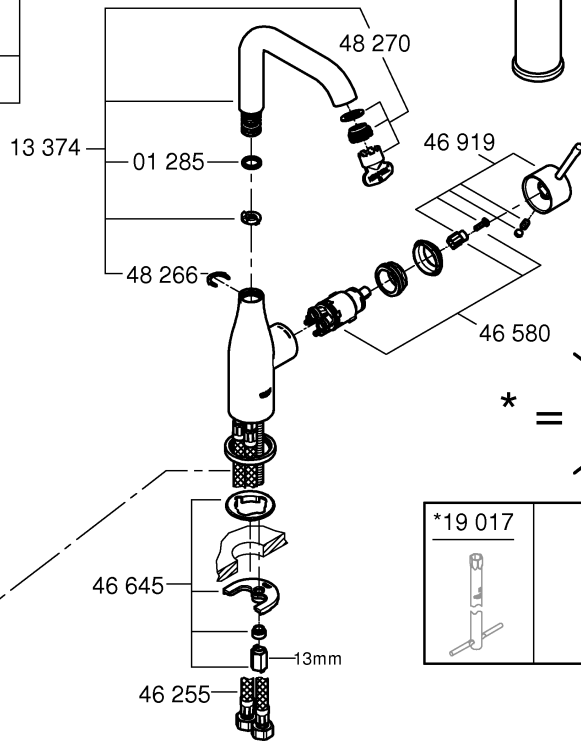

1

2

3

	07 052	180mm
	*07 341	350mm

*19 017	13mm
	

A series of horizontal lines for writing, consisting of 20 parallel lines spaced evenly down the page.

Pure Freude an Wasser

GROHE
WAVES