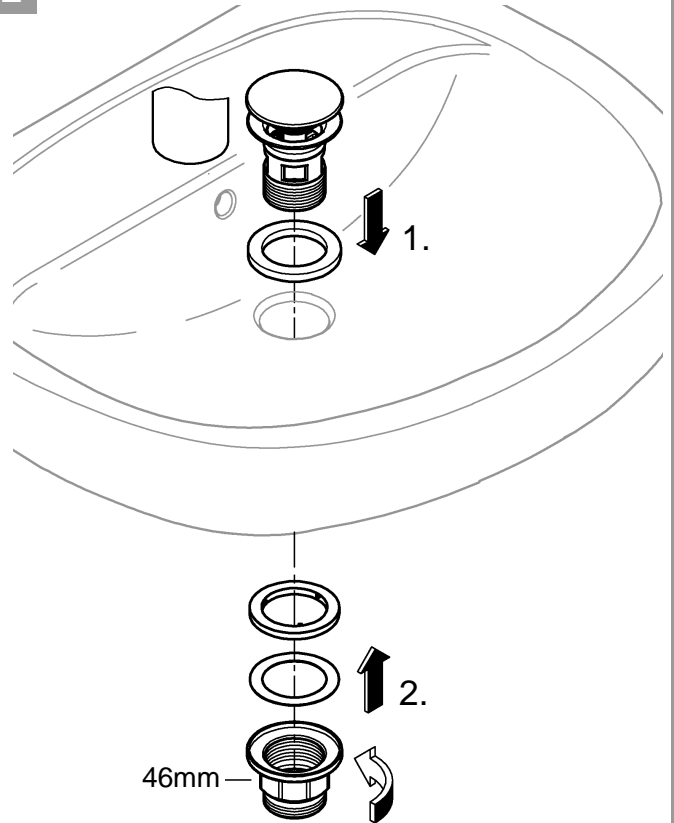

34 294

32 899

23 379

32 898

23 541

23 799

32 628

		32 901	
	150°		90°
	0°		0°
	360°		360°

1

2

3

	07 052	180mm
	*07 341	350mm

*19 017	13mm
	

A series of horizontal lines for writing, consisting of 20 parallel lines spaced evenly down the page.

Pure Freude an Wasser

GROHE
WAVES