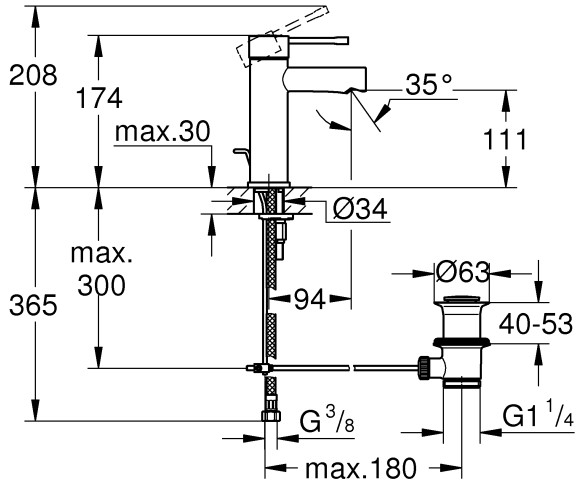

34 294

32 899

23 379

32 898

23 541

23 799

32 628

		32 901	
	150°		90°
	0°		0°
	360°		360°

1

2

3

	07 052	180mm
	*07 341	350mm

*19 017	13mm
	

A series of horizontal lines for writing, consisting of 20 parallel lines spaced evenly down the page.

Pure Freude an Wasser

GROHE
WAVES