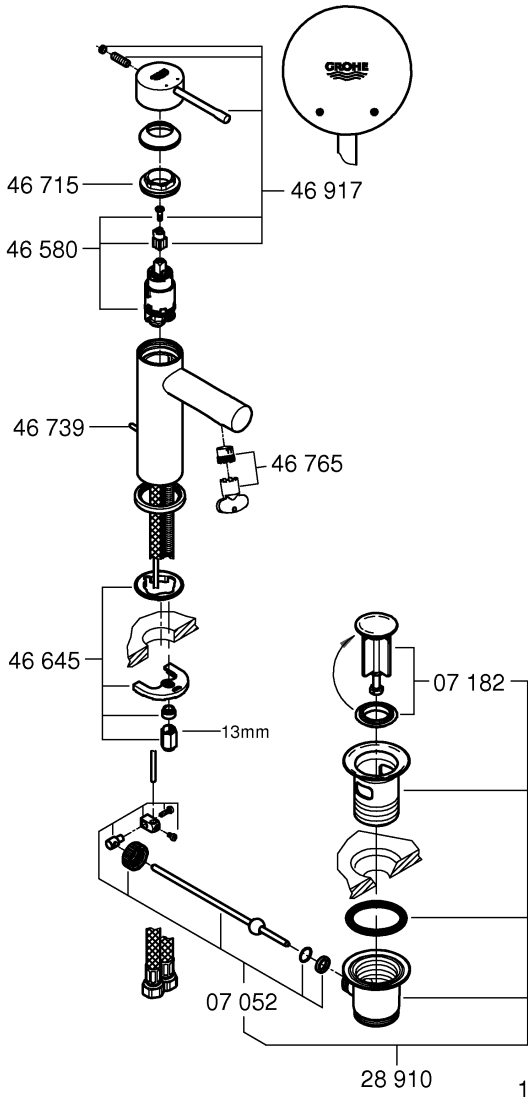

34 294

32 899

23 379

32 898

23 541

23 799

32 628

		32 901	
	150°		90°
	0°		0°
	360°		360°

1

2

3

	07 052	180mm
	*07 341	350mm

*19 017	13mm
	

A series of horizontal lines for writing, consisting of 20 parallel lines spaced evenly down the page.

Pure Freude an Wasser

GROHE
WAVES