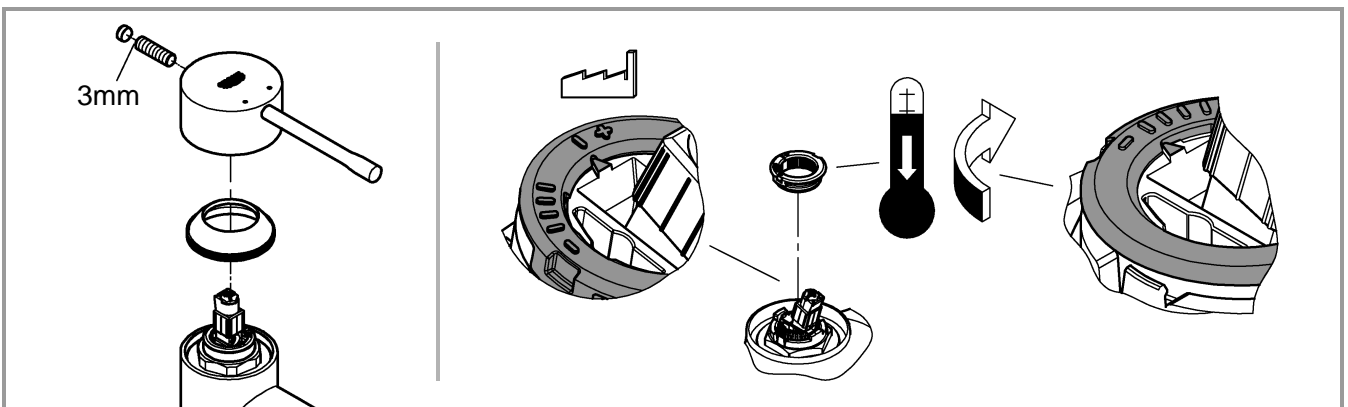

1

2

3

	07 052	180mm
	*07 341	350mm

*19 017	13mm
	

A series of horizontal lines for writing, consisting of 20 parallel lines spaced evenly down the page.

Pure Freude an Wasser

GROHE
WAVES