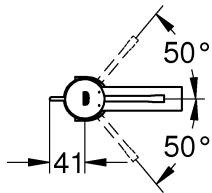

34 294

32 899

23 379

32 898

23 541

23 799

32 628

		32 901	
	150°		90°
	0°		0°
	360°		360°

1

2

3

	07 052	180mm
	*07 341	350mm

*19 017	13mm
	

A series of horizontal lines for writing, consisting of 20 parallel lines spaced evenly down the page.

Pure Freude an Wasser

GROHE
WAVES