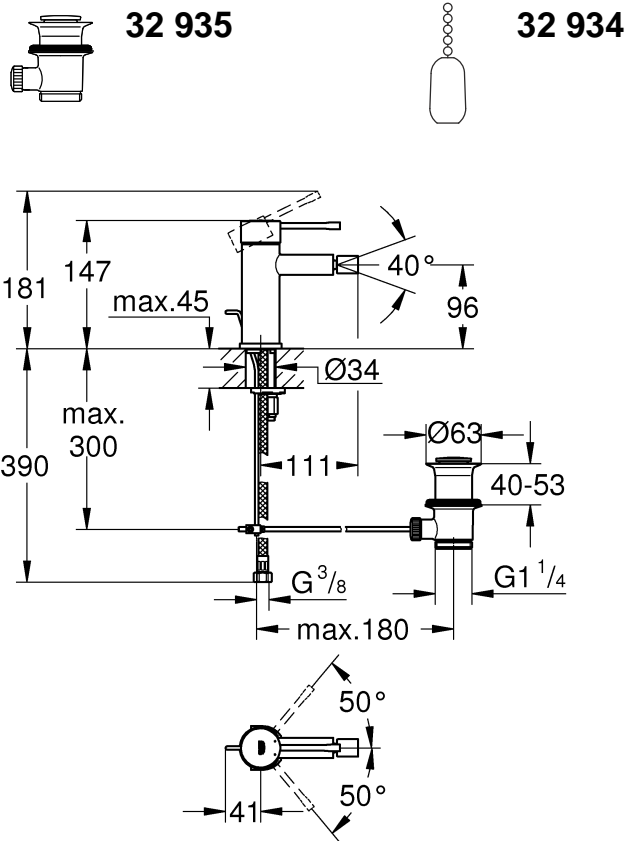

34 294

32 899

23 379

32 898

23 541

23 799

32 628

		32 901	
	150°		90°
	0°		0°
	360°		360°

1

2

3

	07 052	180mm
	*07 341	350mm

*19 017	13mm
	

A series of horizontal lines for writing, consisting of 20 parallel lines spaced evenly down the page.

Pure Freude an Wasser

GROHE
WAVES