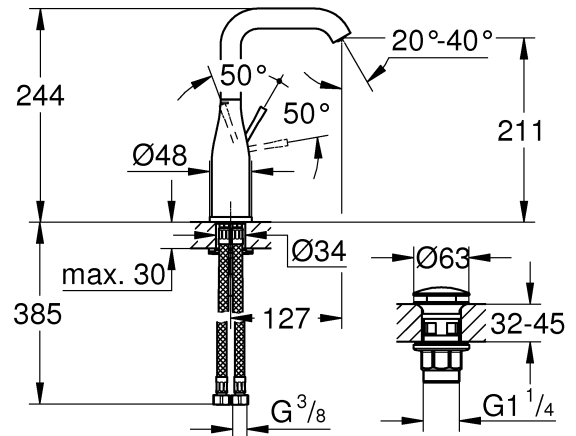

34 294

32 899

23 379

32 898

23 541

23 799

32 628

		32 901	
	150°		90°
	0°		0°
	360°		360°

1

2

3

	07 052	180mm
	*07 341	350mm

*19 017	13mm
	

A series of horizontal lines for writing, consisting of 20 parallel lines spaced evenly down the page.

Pure Freude an Wasser

GROHE
WAVES