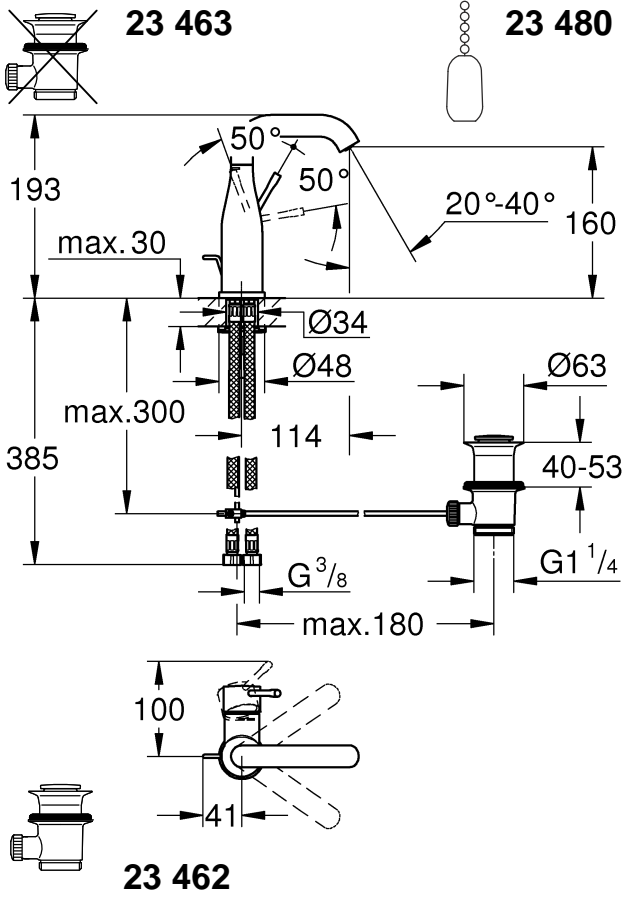

34 294

32 899

23 379

32 898

23 541

23 799

32 628

		32 901	
	150°		90°
	0°		0°
	360°		360°

1

2

3

	07 052	180mm
	*07 341	350mm

*19 017	13mm
	

A series of horizontal lines for writing, consisting of 20 parallel lines spaced evenly down the page.

Pure Freude an Wasser

GROHE
WAVES