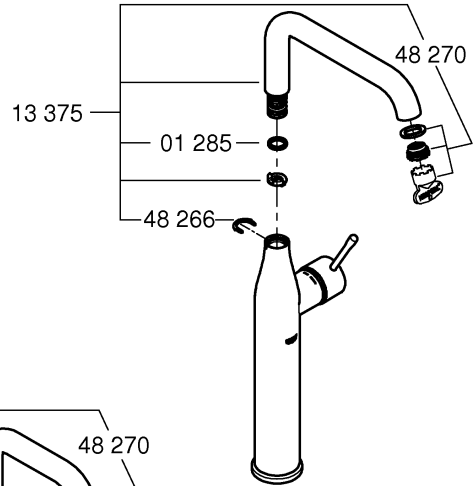

1

2

3

	07 052	180mm
	*07 341	350mm

*19 017	13mm
	

A series of horizontal lines for writing, consisting of 20 parallel lines spaced evenly down the page.

Pure Freude an Wasser

GROHE
WAVES