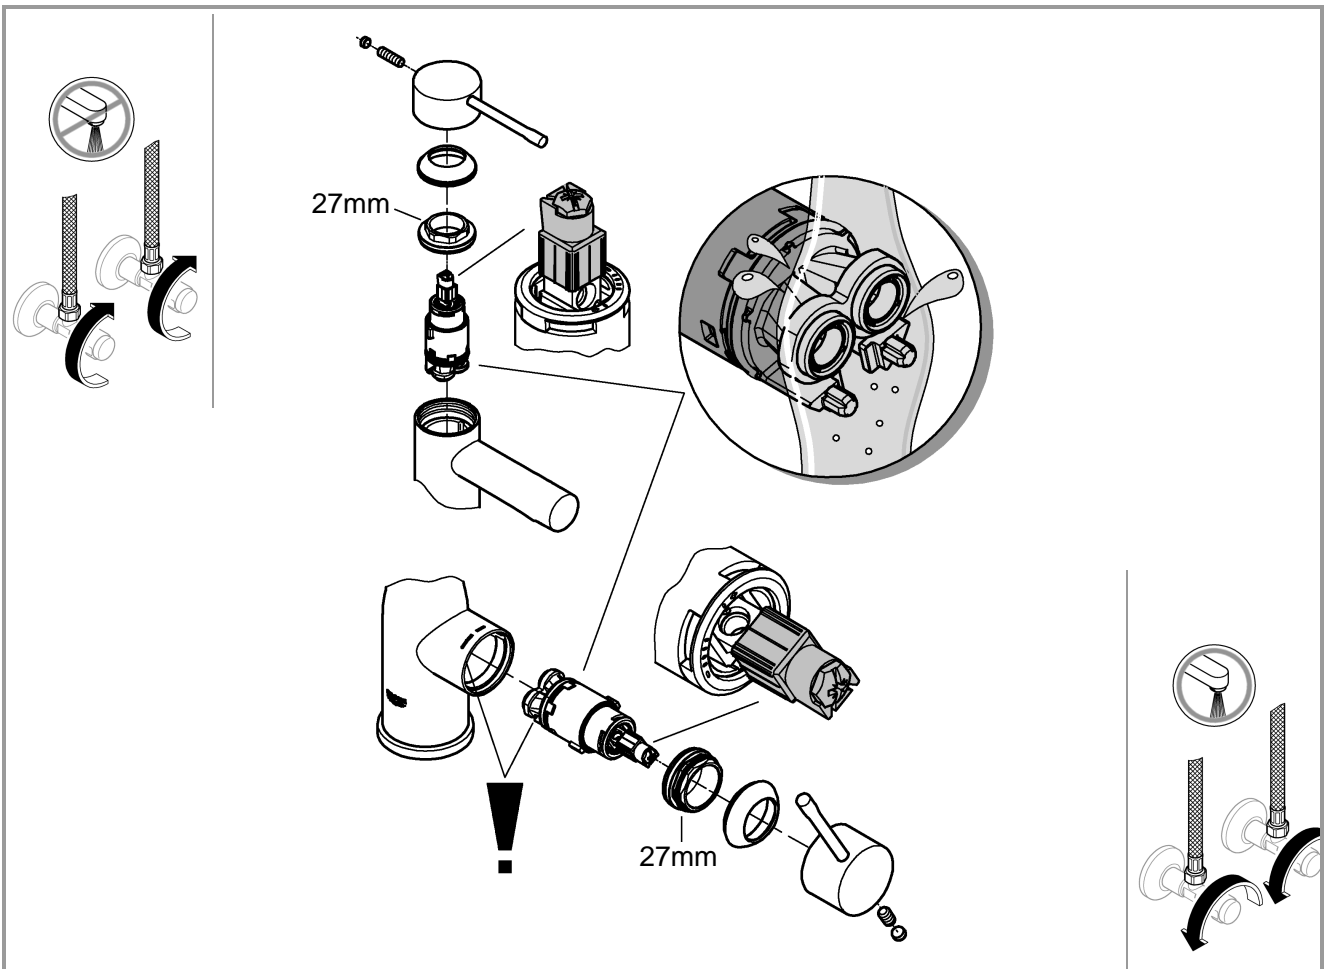

1

2

3

	07 052	180mm
	*07 341	350mm

*19 017	13mm
	

A series of horizontal lines for writing, consisting of 20 parallel lines spaced evenly down the page.

Pure Freude an Wasser

GROHE
WAVES