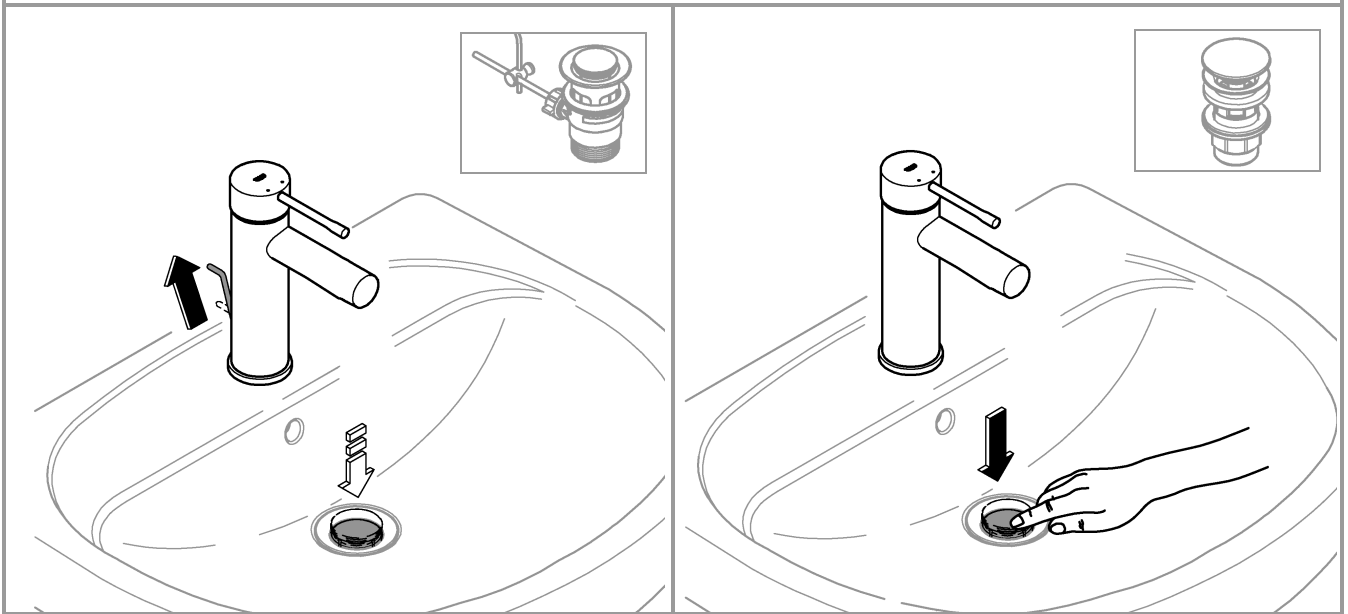

1

2

3

	07 052	180mm
	*07 341	350mm

*19 017	13mm
	

A series of horizontal lines for writing, consisting of 20 parallel lines spaced evenly down the page.

Pure Freude an Wasser

GROHE
WAVES