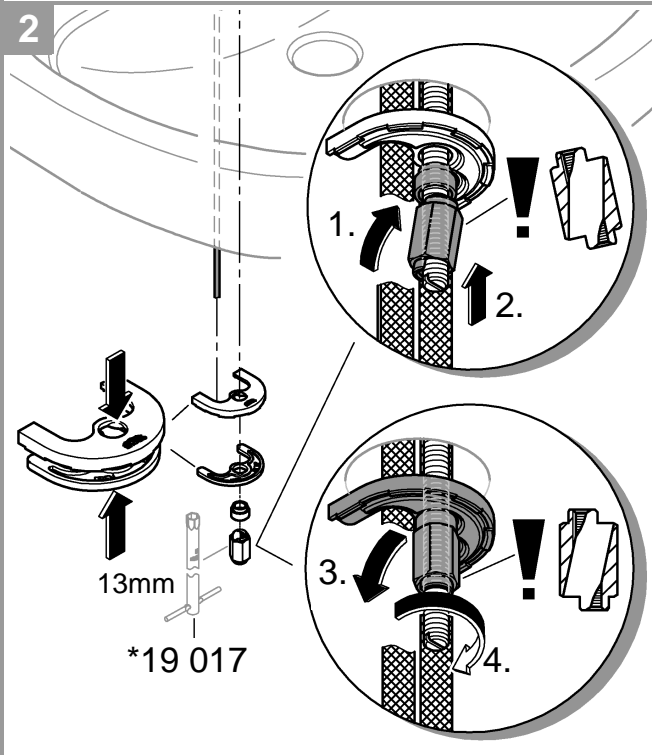

34 294

32 899

23 379

32 898

23 541

23 799

32 628

		32 901	
	150°		90°
	0°		0°
	360°		360°

1

2

3

	07 052	180mm
	*07 341	350mm

*19 017	13mm
	

A series of horizontal lines for writing, consisting of 20 parallel lines spaced evenly down the page.

Pure Freude an Wasser

GROHE
WAVES