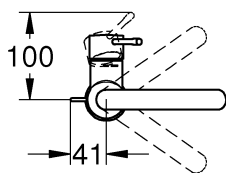

34 294

32 899

23 379

32 898

23 541

23 799

32 628

		32 901	
	150°		90°
	0°		0°
	360°		360°

1

2

3

	07 052	180mm
	*07 341	350mm

*19 017	13mm
	

A series of horizontal lines for writing, consisting of 20 parallel lines spaced evenly down the page.

Pure Freude an Wasser

GROHE
WAVES