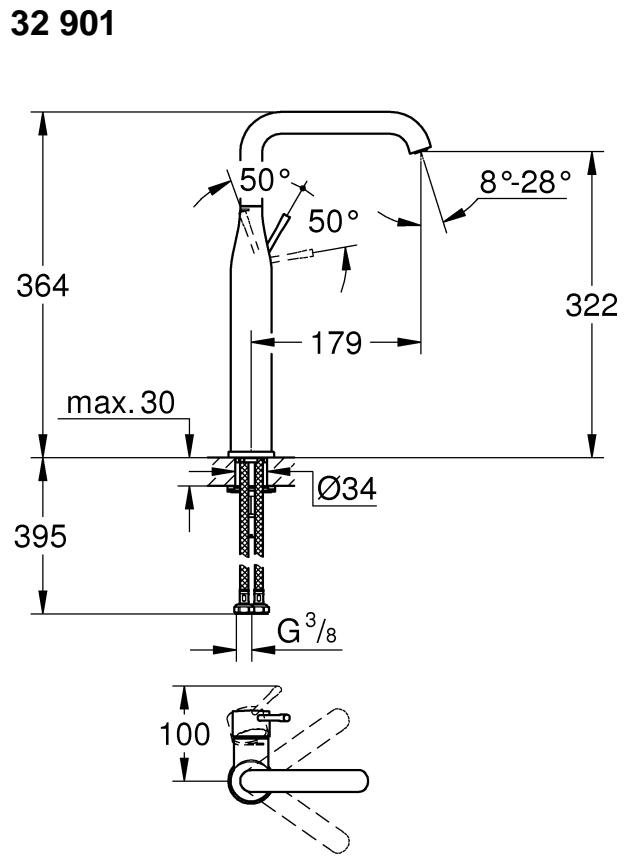

34 294

32 899

23 379

32 898

23 541

23 799

32 628

		32 901	
	150°		90°
	0°		0°
	360°		360°

1

2

3

	07 052	180mm
	*07 341	350mm

*19 017	13mm
	

A series of horizontal lines for writing, consisting of 20 parallel lines spaced evenly down the page.

Pure Freude an Wasser

GROHE
WAVES