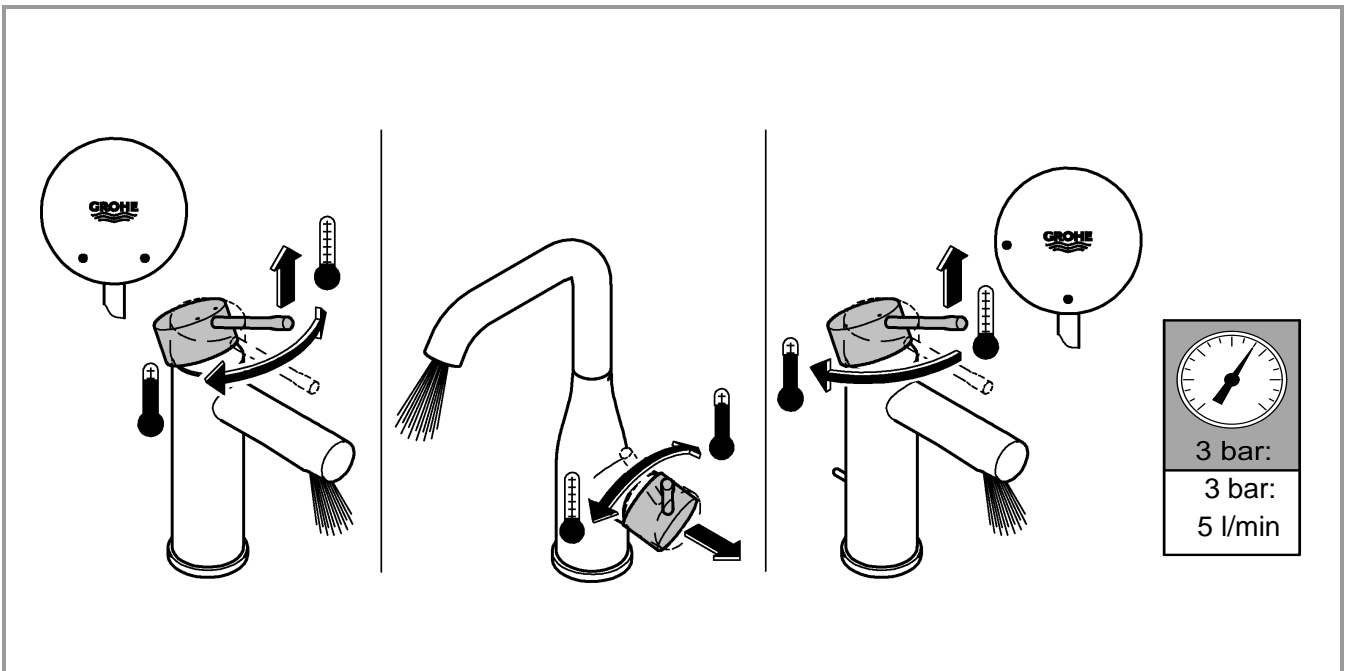

1

2

3

	07 052	180mm
	*07 341	350mm

*19 017	13mm
	

A series of horizontal lines for writing, consisting of 20 parallel lines spaced evenly down the page.

Pure Freude an Wasser

GROHE
WAVES