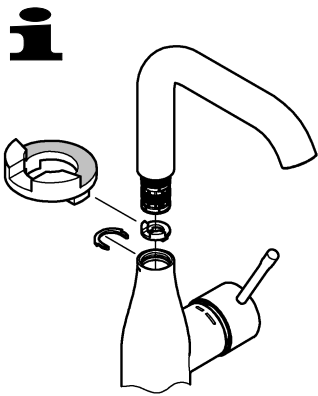

34 294

32 899

23 379

32 898

23 541

23 799

32 628

		32 901	
	150°		90°
	0°		0°
	360°		360°

1

2

3

	07 052	180mm
	*07 341	350mm

*19 017	13mm
	

A series of horizontal lines for writing, consisting of 20 parallel lines spaced evenly down the page.

Pure Freude an Wasser

GROHE
WAVES