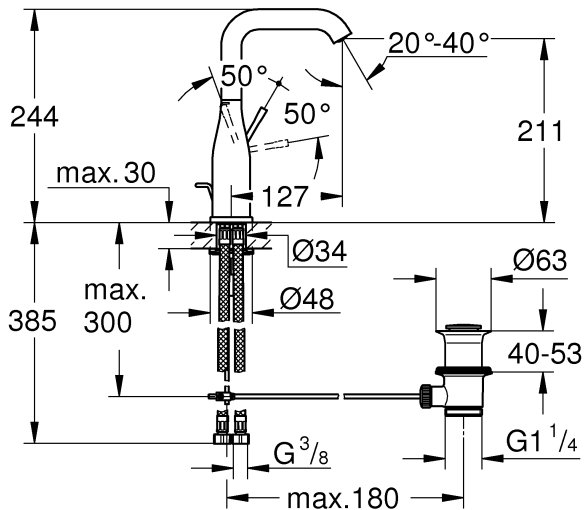

34 294

32 899

23 379

32 898

23 541

23 799

32 628

		32 901	
	150°		90°
	0°		0°
	360°		360°

1

2

3

	07 052	180mm
	*07 341	350mm

*19 017	13mm
	

A series of horizontal lines for writing, consisting of 20 parallel lines spaced evenly down the page.

Pure Freude an Wasser

GROHE
WAVES