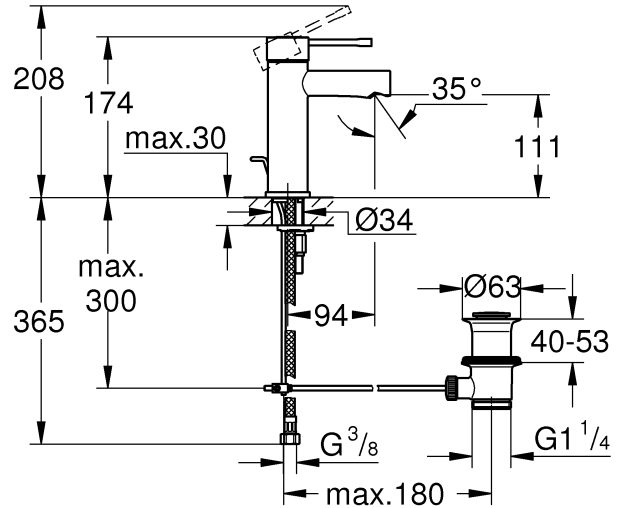

34 294

32 899

23 379

32 898

23 541

23 799

32 628

		32 901	
	150°		90°
	0°		0°
	360°		360°

1

2

3

	07 052	180mm
	*07 341	350mm

*19 017	13mm
	

A series of horizontal lines for writing, consisting of 20 parallel lines spaced evenly down the page.

Pure Freude an Wasser

GROHE
WAVES