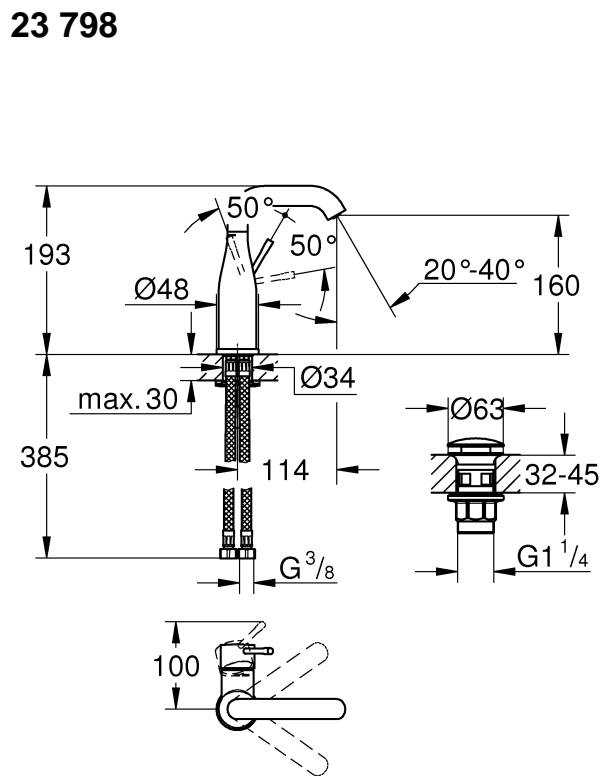

34 294

32 899

23 379

32 898

23 541

23 799

32 628

		32 901	
	150°		90°
	0°		0°
	360°		360°

1

2

3

	07 052	180mm
	*07 341	350mm

*19 017	13mm
	

A series of horizontal lines for writing, consisting of 20 parallel lines spaced evenly down the page.

Pure Freude an Wasser

GROHE
WAVES