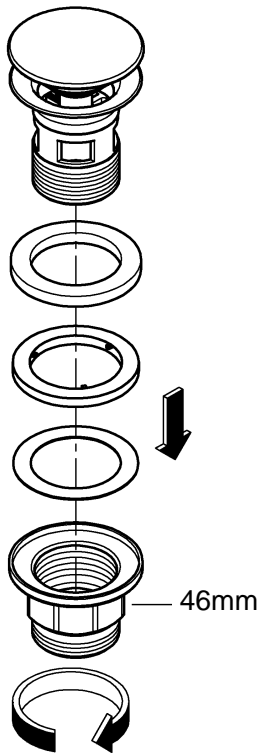

34 294

32 899

23 379

32 898

23 541

23 799

32 628

		32 901	
	150°		90°
	0°		0°
	360°		360°

1

2

3

	07 052	180mm
	*07 341	350mm

*19 017	13mm
	

A series of horizontal lines for writing, consisting of 20 parallel lines spaced evenly down the page.

Pure Freude an Wasser

GROHE
WAVES