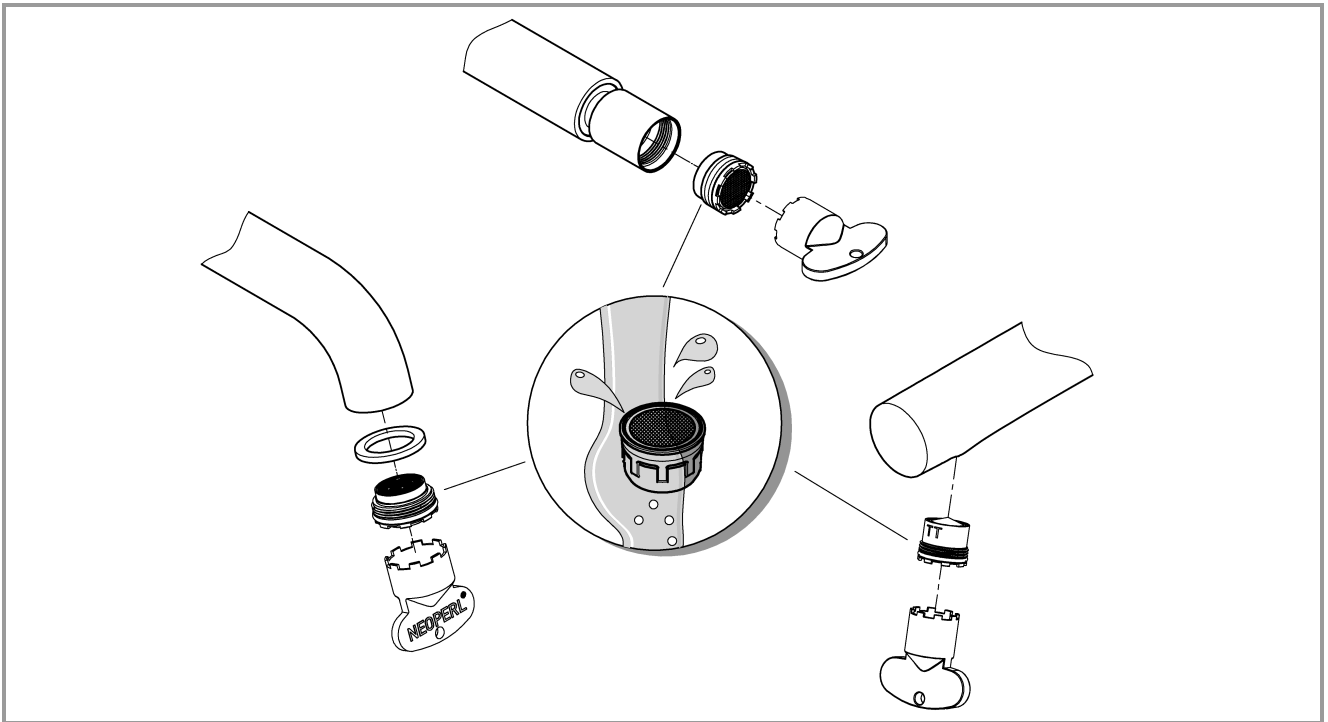

1

2

3

	07 052	180mm
	*07 341	350mm

*19 017	13mm
	

A series of horizontal lines for writing, consisting of 20 parallel lines spaced evenly down the page.

Pure Freude an Wasser

GROHE
WAVES