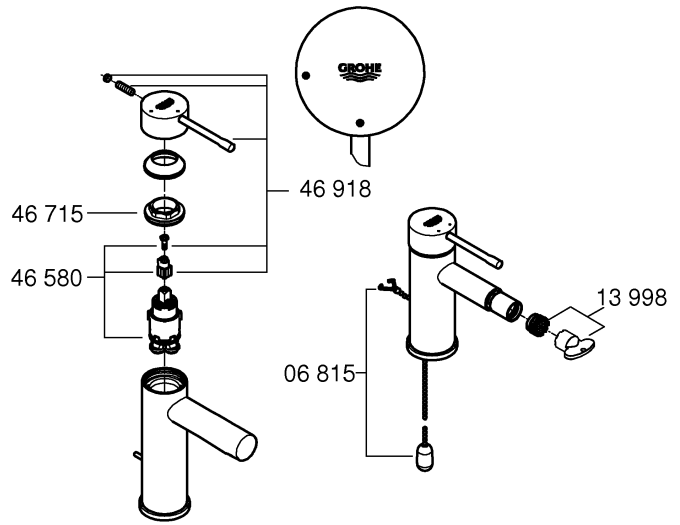

1

2

3

	07 052	180mm
	*07 341	350mm

*19 017	13mm
	

A series of horizontal lines for writing, consisting of 20 parallel lines spaced evenly down the page.

Pure Freude an Wasser

GROHE
WAVES