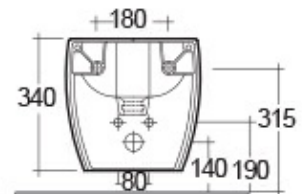

### Technical specifications

Dimensions: 525 x 337 mm

Weight: 22 Kg

Color: Alpine White

Parts: MEBI00002 - METROPOLITAN DELUXE WALL HUNG BIDET

Suites: [RAK-METROPOLITAN](#)

Dimensions: All measurements are in millimeters and are subject to normal manufacturing variations.  
Note: Due to a continuing development programme to improve design and performance, the manufacturer reserves all rights to vary specifications without prior information.  
Please note accessories are for photographic use only.