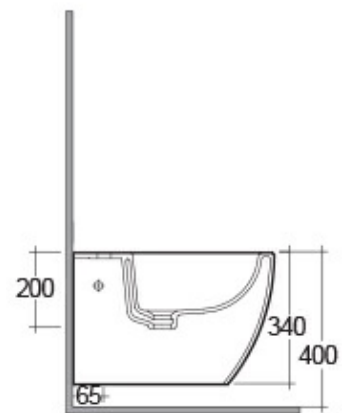

### Technical specifications

Dimensions: 525 x 337 mm

Weight: 22 Kg

Color: Alpine White

Parts: MEBI00002 - METROPOLITAN DELUXE WALL HUNG BIDET

Suites: [RAK-METROPOLITAN](#)

Dimensions: All measurements are in millimeters and are subject to normal manufacturing variations.  
Note: Due to a continuing development programme to improve design and performance, the manufacturer reserves all rights to vary specifications without prior information.  
Please note accessories are for photographic use only.