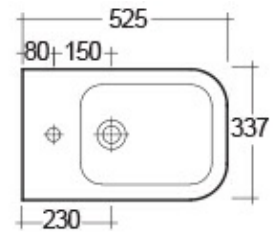

### Technical specifications

Dimensions: 525 x 337 mm

Weight: 22 Kg

Color: Alpine White

Parts: MEBI00002 - METROPOLITAN DELUXE WALL HUNG BIDET

Suites: [RAK-METROPOLITAN](#)

Dimensions: All measurements are in millimeters and are subject to normal manufacturing variations.  
Note: Due to a continuing development programme to improve design and performance, the manufacturer reserves all rights to vary specifications without prior information.  
Please note accessories are for photographic use only.